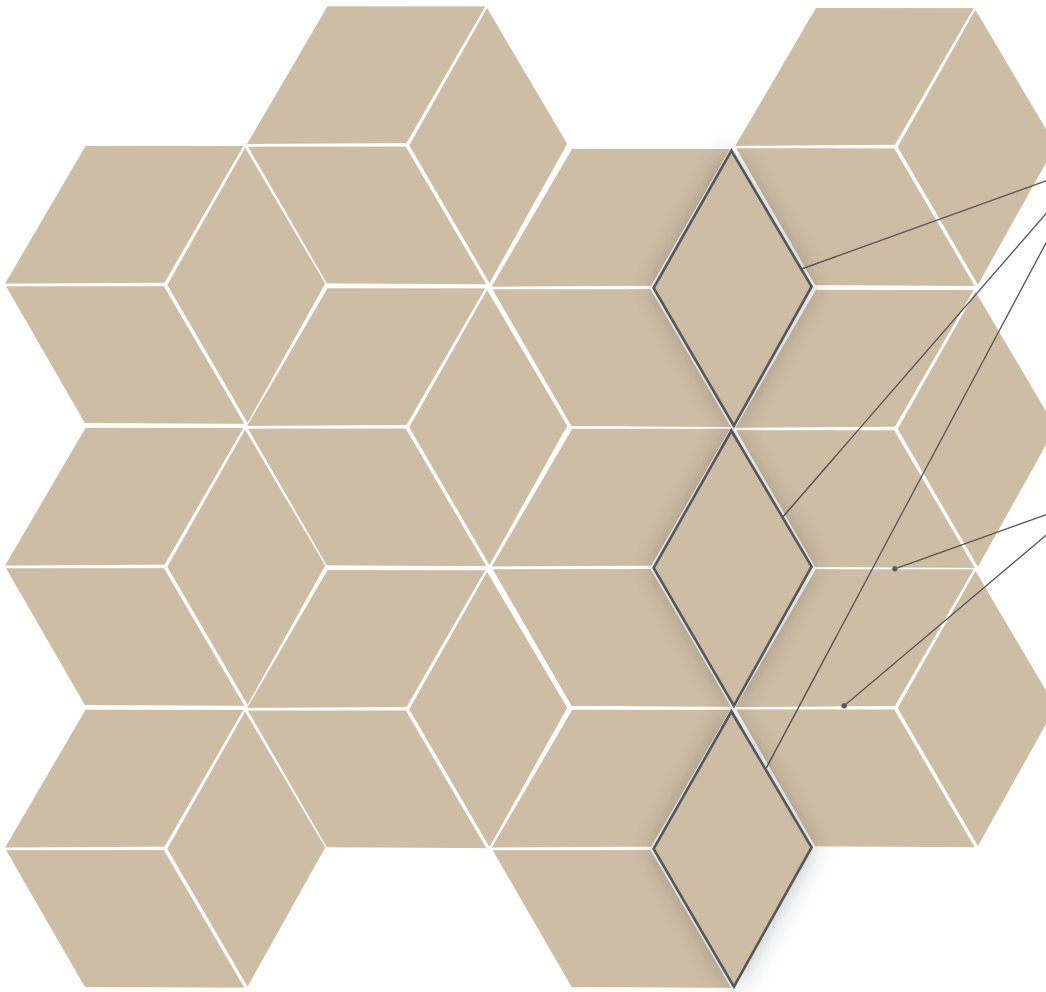

NEOCONCRETE™

COLORBODY™ PORCELAIN FLOOR & MOSAIC WITH
STEPWISE™ TECHNOLOGY AND REVEAL IMAGING®

AMERICAN OLEAN®
PROVEN IN TILE™

3D CUBE MOSAIC PATTERN GUIDE

SIZES:

3D Cube
Mesh-mounted

FINISHES: MATTE

WHEN INSTALLING THE 3D CUBE MOSAIC, PLEASE MAKE SURE THE DIAMONDS FORM A ROW AS SHOWN TO CREATE THE DESIRED 3D CUBE MOSAIC PATTERN.

GROUT JOINT RECOMMENDATION: 1/8"

AO NEOCONCRETE™ 3D CUBE MOSAIC IS SUITABLE FOR FLOOR AND WALL INSTALLATIONS.

Photo features NeoConcrete™ Charcoal 3D Cube

PRE-CONSUMER RECYCLED MATERIALS

TRU-EDGE™

MADE IN THE U.S.A.