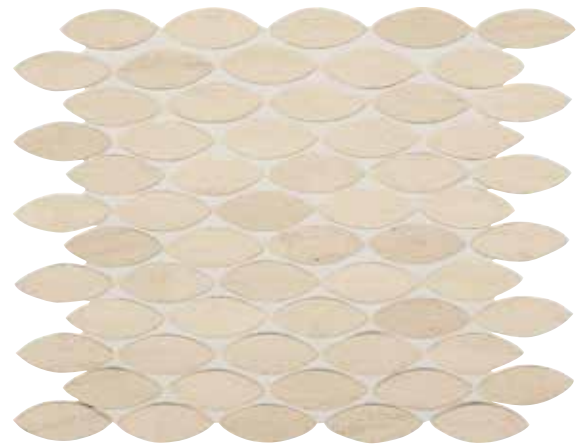

NATURAL STONE

ASCEND™
NATURAL STONE

Photo features Ascend Open Horizon Polished Marble 12 x 24 on the floor and wall.

With white and gray color tones, linear veining, rectangles, and planks, Ascend™ translates the most distinctive design trends of today into an exquisite natural stone product. Featuring two marbles and two limestones, Ascend delivers a captivating mix of color, movement, and finishes. Contemporary mosaics further distinguish this line and include hexagons, modern stacked stone, leaf, and chevron shapes.

LIMESTONE MOSAICS

HONEST GREIGE LIMESTONE L101 (VEIN-CUT)
4" Hexagon Mosaic – Honed, Scraped, Sand-blasted & Bush-Hammered

HONEST GREIGE LIMESTONE L101 (VEIN-CUT)
1" x 6" Chevron Mosaic – Honed

HONEST GREIGE LIMESTONE L101 (VEIN-CUT)
Random Modern Stack Mosaic – Honed, Scraped, Sand-blasted & Bush-hammered

HONEST GREIGE LIMESTONE L101 (VEIN-CUT)
1" x 2" Leaf Mosaic – Honed

For complete product details see pp. 272-279.