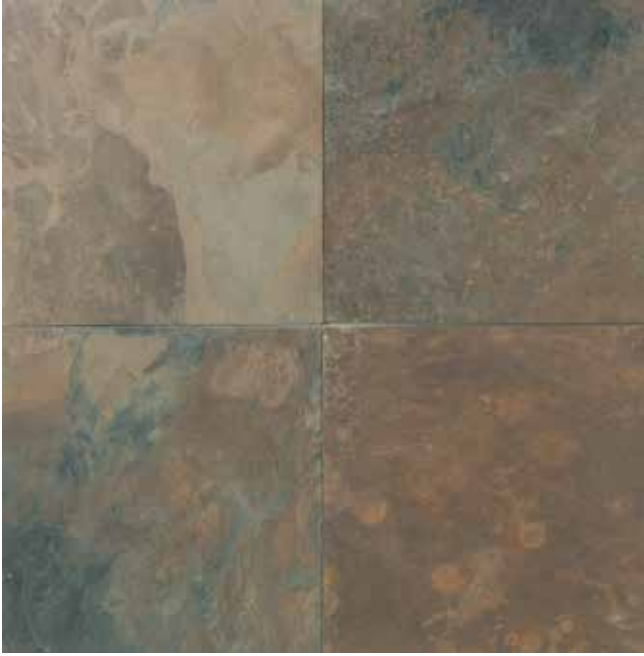

QUARTZITE & SLATE

NATURAL STONE

Photo features Golden Sun Quartzite on the floor.

QUARTZITE NATURAL STONE

QUARTZITE FLOOR TILE

SLATE

GOLDEN SUN S783
16" x 16" & 12" x 12" – Natural Cleft Gauged

GOLDEN SUN S783
Pattern Flagstone – Natural Cleft Gauged
Mounted in average sizes 8" x 12" to 5" x 9" (2.7 sq. ft. per sheet)

GOLDEN SUN S783
16" x 24", 16" x 16", 8" x 16" & 8" x 8" – Natural Cleft Gauged
Versailles Pattern (Pattern covers 15.75 sq. ft.)

SLATE FLOOR TILE

NATURAL STONE

CALIFORNIA GOLD S700
16" x 16", 12" x 24" & 12" x 12" – Natural Cleft Gauged
12" x 12" – Honed

CALIFORNIA GOLD S700
16" x 24", 16" x 16", 8" x 16" & 8" x 8" – Nature Cleft Gauged
Versailles Pattern (Pattern covers 15.75 sq. ft.)

INDIAN MULTICOLOR S771
16" x 16", 12" x 24" & 12" x 12" – Natural Cleft Gauged

MONGOLIAN SPRING S781
16" x 16" & 12" x 12"

SLATE & QUARTZITE

BRAZIL GREY S201
16" x 16" & 12" x 12"

BRAZIL BLACK S762
12" x 24", 16" x 16" & 12" x 12"