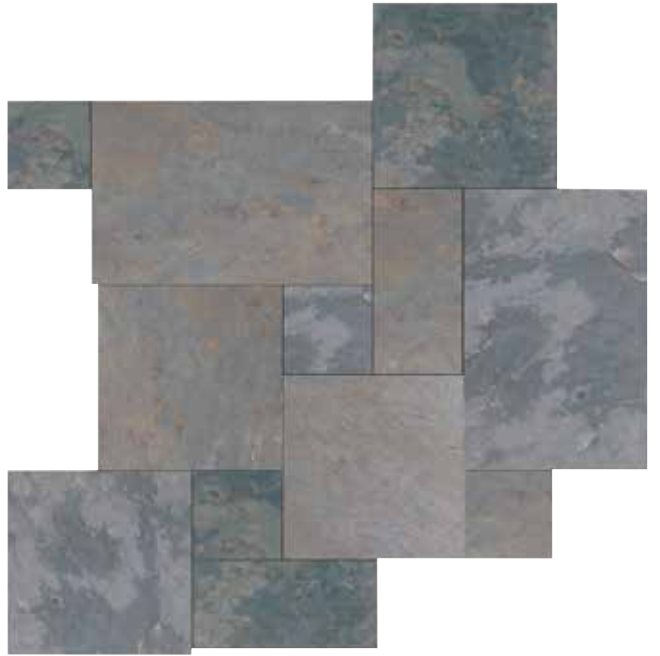

QUARTZITE & SLATE

NATURAL STONE

Photo features Golden Sun Quartzite on the floor.

QUARTZITE NATURAL STONE

QUARTZITE FLOOR TILE

SLATE

GOLDEN SUN S783
16" x 16" & 12" x 12" – Natural Cleft Gauged

GOLDEN SUN S783
Pattern Flagstone – Natural Cleft Gauged
Mounted in average sizes 8" x 12" to 5" x 9" (2.7 sq. ft. per sheet)

GOLDEN SUN S783
16" x 24", 16" x 16", 8" x 16" & 8" x 8" – Natural Cleft Gauged
Versailles Pattern (Pattern covers 15.75 sq. ft.)

SLATE FLOOR TILE

NATURAL STONE

CALIFORNIA GOLD S700
16" x 16", 12" x 24" & 12" x 12" – Natural Cleft Gauged
12" x 12" – Honed

CALIFORNIA GOLD S700
16" x 24", 16" x 16", 8" x 16" & 8" x 8" – Nature Cleft Gauged
Versailles Pattern (Pattern covers 15.75 sq. ft.)

INDIAN MULTICOLOR S771
16" x 16", 12" x 24" & 12" x 12" – Natural Cleft Gauged

MONGOLIAN SPRING S781
16" x 16" & 12" x 12"

SLATE & QUARTZITE

BRAZIL GREY S201
16" x 16" & 12" x 12"

BRAZIL BLACK S762
12" x 24", 16" x 16" & 12" x 12"