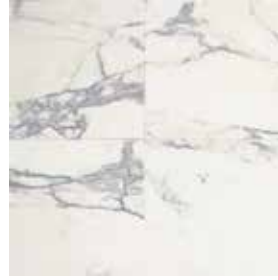

NATURAL STONE

MARBLE
NATURAL STONE

Photo features Crema Marfil Classico Marble 12 x 12 with Emperador Dark Marble 3 x 3 cut dots.

MARBLE NATURAL STONE

MARBLE FLOOR TILE

THASSOS WHITE M420
12" x 12" - Polished

CONTEMPO WHITE M313
12" x 24" & 12" x 12" - Polished

CALACATTA GOLD M475
18" x 18", 12" x 24" & 12" x 12" - Polished
18" x 18", 12" x 24" & 12" x 12" - Honed

CARRARA WHITE M701
18" x 18", 12" x 24" & 12" x 12" - Polished
18" x 18", 12" x 24" & 12" x 12" - Honed