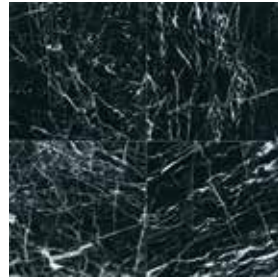

CARRARA GIOIA M702
12" x 12" - Polished

BOTTICINO FIORITO M704
18" x 18", 12" x 24" & 12" x 12" - Polished

CREMA MARFIL CLASSICO M722
18" x 18", 12" x 24" & 12" x 12" - Polished
12" x 24" & 12" x 12" - Honed

CREMA MARFIL ELEGANCE M721
18" x 18", 12" x 24" & 12" x 12" - Polished
12" x 24" & 12" x 12" - Honed

EMPERADOR LIGHT M712
18" x 18" & 12" x 12" - Polished
12" x 12" - Tumbled

EMPERADOR DARK M725
18" x 18" & 12" x 12" - Polished