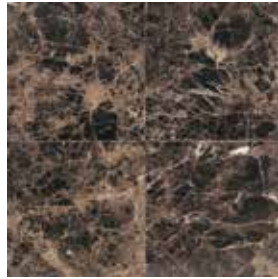

CONTEMPO WHITE M313
12" x 24" & 12" x 12" - Polished

CALACATTA GOLD M475
18" x 18", 12" x 24" & 12" x 12" - Polished
18" x 18", 12" x 24" & 12" x 12" - Honed

CARRARA WHITE M701
18" x 18", 12" x 24" & 12" x 12" - Polished
18" x 18", 12" x 24" & 12" x 12" - Honed

CARRARA GIOIA M702
12" x 12" - Polished

BOTTICINO FIORITO M704
18" x 18", 12" x 24" & 12" x 12" - Polished

CREMA MARFIL CLASSICO M722
18" x 18", 12" x 24" & 12" x 12" - Polished
12" x 24" & 12" x 12" - Honed

CREMA MARFIL ELEGANCE M721
18" x 18", 12" x 24" & 12" x 12" - Polished
12" x 24" & 12" x 12" - Honed

EMPERADOR LIGHT M712
18" x 18" & 12" x 12" - Polished
12" x 12" - Tumbled

EMPERADOR DARK M725
18" x 18" & 12" x 12" - Polished