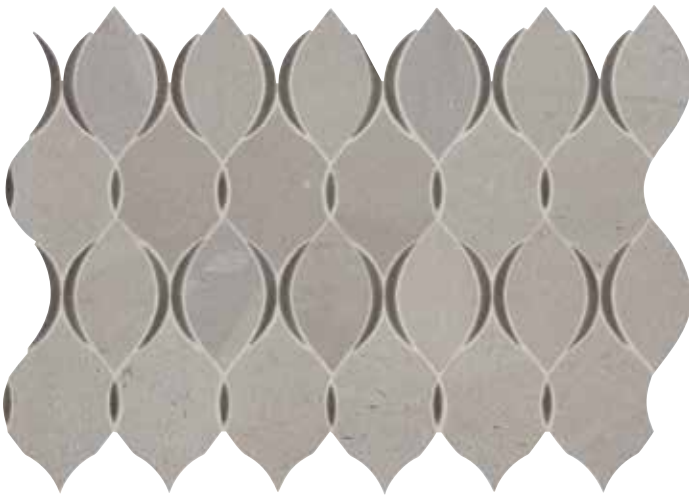

MARBLE FLOOR TILE

META SILVER BLEND M023
12" x 24", 3" x 9" – Polished & Honed

MARBLE TRIM

META SILVER M023
1/2" x 12" Petit Pencil Rail – Honed

MARBLE MOSAICS

META SILVER BLEND MARBLE & PORCELAIN DES1*
Modern Lantern Mosaic – Polished

* 4 sheets shown

META SILVER M023
2" Hexagon Mosaic – Honed

META SILVER M023
Random Linear Mosaic – Split Face, Bush Hammered, & Honed

META SILVER M023
Pebble Mosaic – Tumbled

MARBLE FLOOR TILE

REVERENT TAUPE M022
12" x 24", 3" x 9" - Polished & Honed