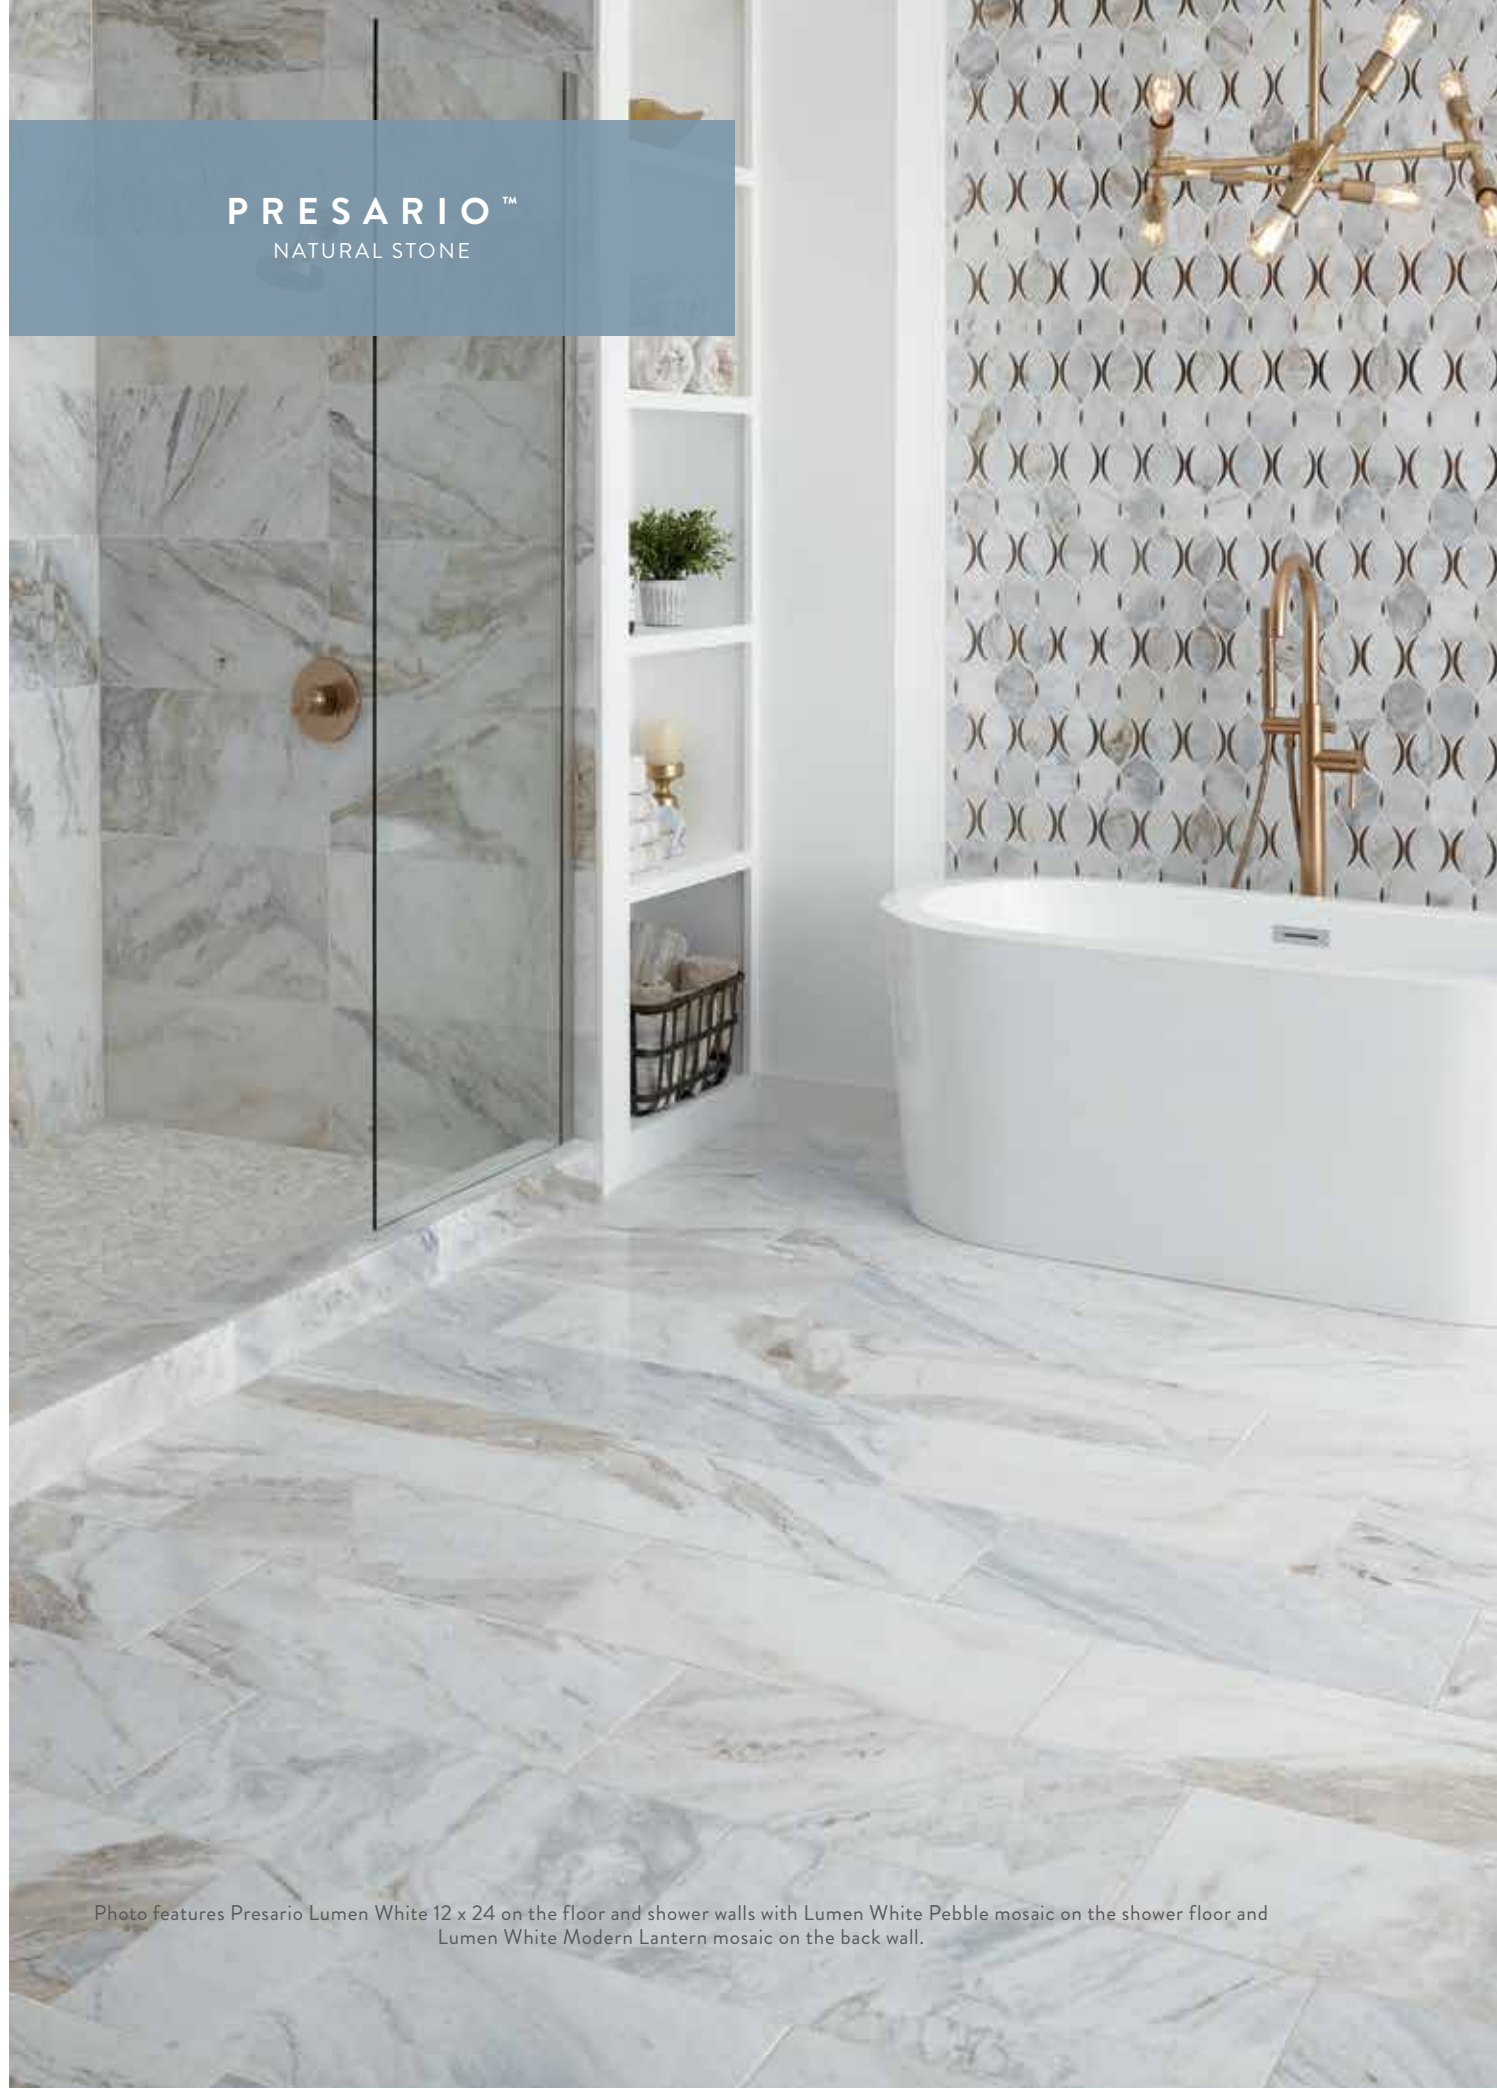

NATURAL STONE

PRESARIO™
NATURAL STONE

Photo features Presario Lumen White 12 x 24 on the floor and shower walls with Lumen White Pebble mosaic on the shower floor and Lumen White Modern Lantern mosaic on the back wall.

PRESARIO™ MARBLE

Natural marble stone in three cosmopolitan colors joins modern and classic into one with Presario. Captivating mix of color movement, distinguishing lines, and varied finishes in trendsetter 12x24 tile and newcomer 3x9 tile are the foundation of the collection. Create elegant designs with a Moroccan-inspired modern lantern mosaic, natural pebble mosaic, hexagon mosaic, and random linear mosaic.