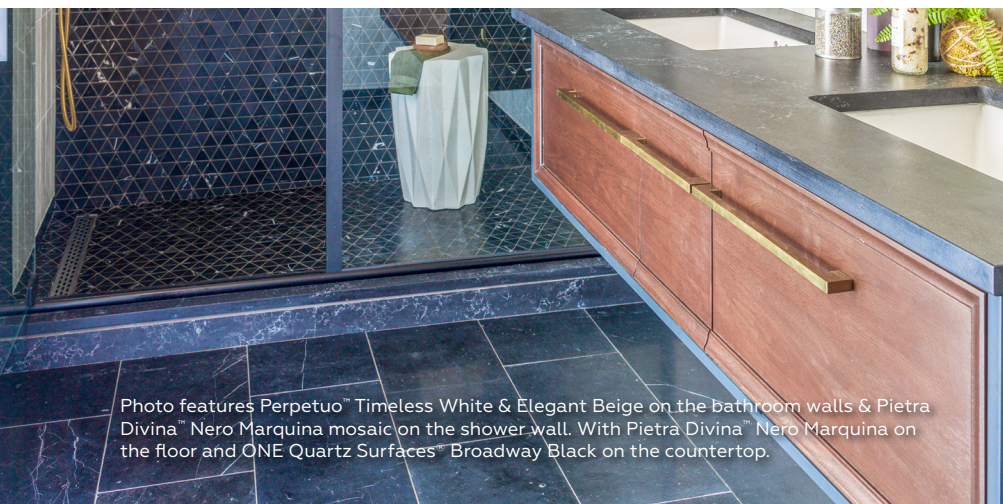

Enjoy your get ready routine in this modern take on black and white. With a mix of natural stone marble and marble look tile, Chip blends different shapes, sizes and neutrals taking the bathroom design to another level. Chip used Pietra Divina in Nero Marquina throughout his flooring including the shower. He kept the unique triangle pattern seamless by continuing it on the wall as the perfect natural stone accent. The remaining bathroom walls are adorned with Perpetuo in both Timeless White and Elegant Beige. Black quartz countertop on the floating vanity beautifully completes the space.

Photo features Perpetuo™ Timeless White & Elegant Beige on the bathroom walls & Pietra Divina™ Nero Marquina mosaic on the shower wall. With Pietra Divina™ Nero Marquina on the floor and ONE Quartz Surfaces™ Broadway Black on the countertop.

Dripping in marble look tile, this alluring spa-like bathroom with a standing shower will entice anyone to take the day off. Chip chose the Perpetuo series for not only its beauty, but for its large variation of shapes and sizes. To not distract from the grandeur that is the Bridal White marble look tiles, a classic white quartz bench was added as the perfect compliment.