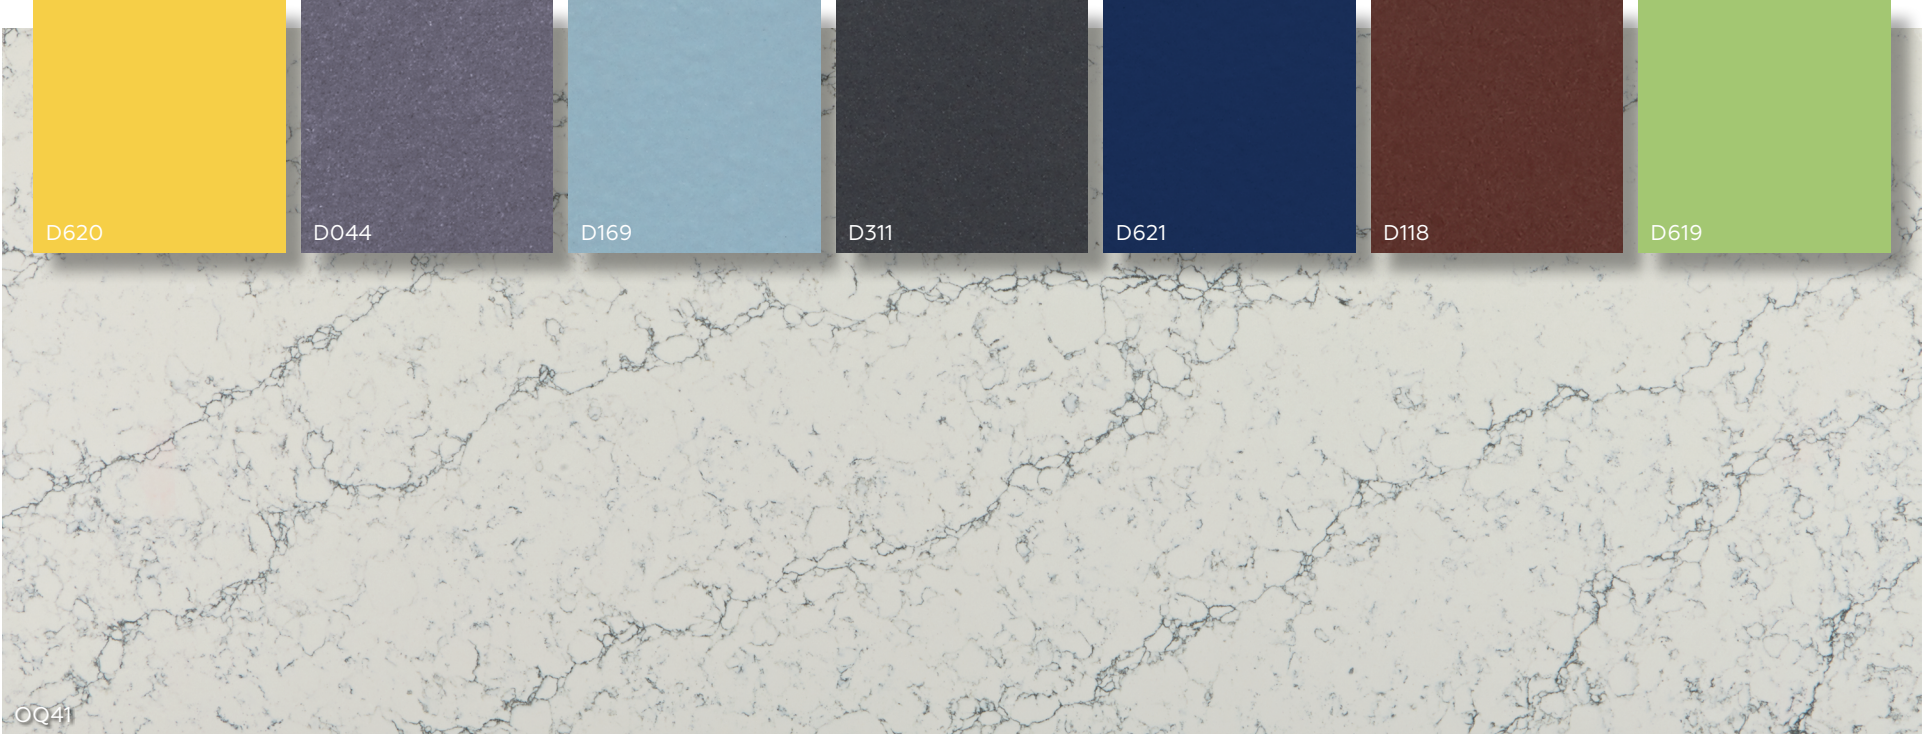

CASE STUDY

YOWIE HOTEL

TILE & COUNTERTOPS

D620

D044

D169

D311

D621

D118

D619

OQ41