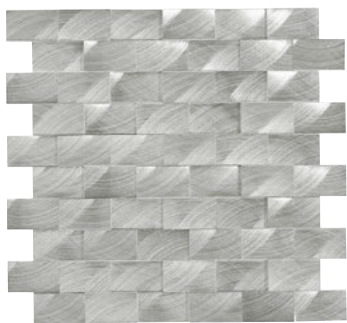

STEEL ST70 (1)
12 x 12 Random Interlocking Mosaic

COPPER ST71 (2)
12 x 12 Random Interlocking Mosaic

GUNMETAL ST72 (2)
12 x 12 Random Interlocking Mosaic

STEEL ST70 (1)
1 x 2 3D Brick-joint

STEEL ST70 (1)
1 x 1 Mosaic

STEEL ST70 (1)
1/2 x 1 Brick-joint

STEEL ST70 (1)
1/2 x 1/2 3D Cube

STEEL ST70 (1)
1 x 1 3D Block

STEEL ST70 (1)
1 x 2 Brick-joint

JOLLY TRIM

STEEL ST70 (1)

COPPER ST71 (1)

GUNMETAL ST72 (1)

All sizes shown are available in all colors.
(1) and (2) indicate price groups, (1) being the least expensive.

**The Framework
for a Modern Touch**

Configure an eye-catching contemporary design with Structure™. This modern mosaic line features mesh-mounted brushed aluminum in three metallic colors.