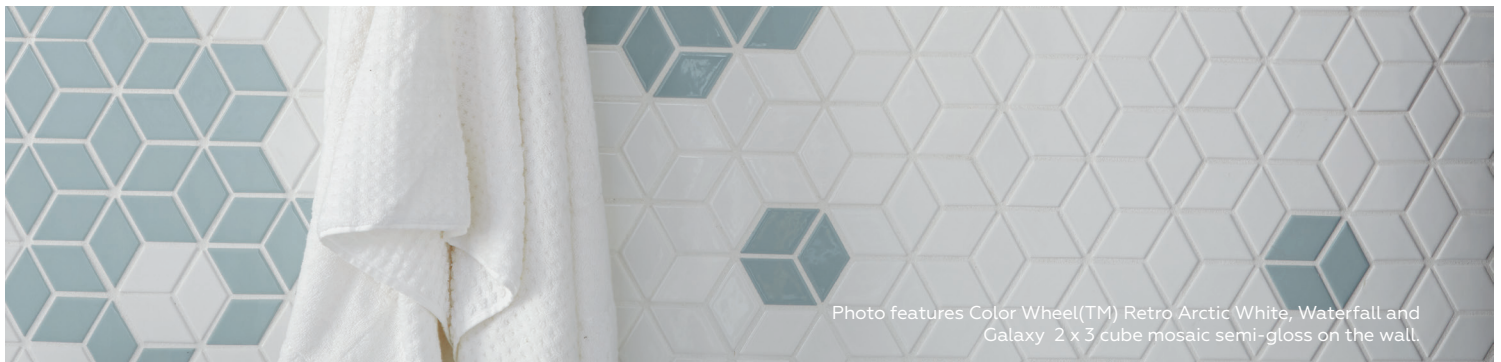

WHEN INSTALLING THE 2 x 3 CUBE MOSAIC, PLEASE MAKE SURE THE DIAMONDS FORM A ROW AS SHOWN TO CREATE THE DESIRED 2 x 3 CUBE MOSAIC PATTERN.

GROUT JOINT RECOMMENDATION: 1/8"

For additional product information, please refer to the Sales Sheet at daltile.com/product/Color-Wheel-Collection-Retro