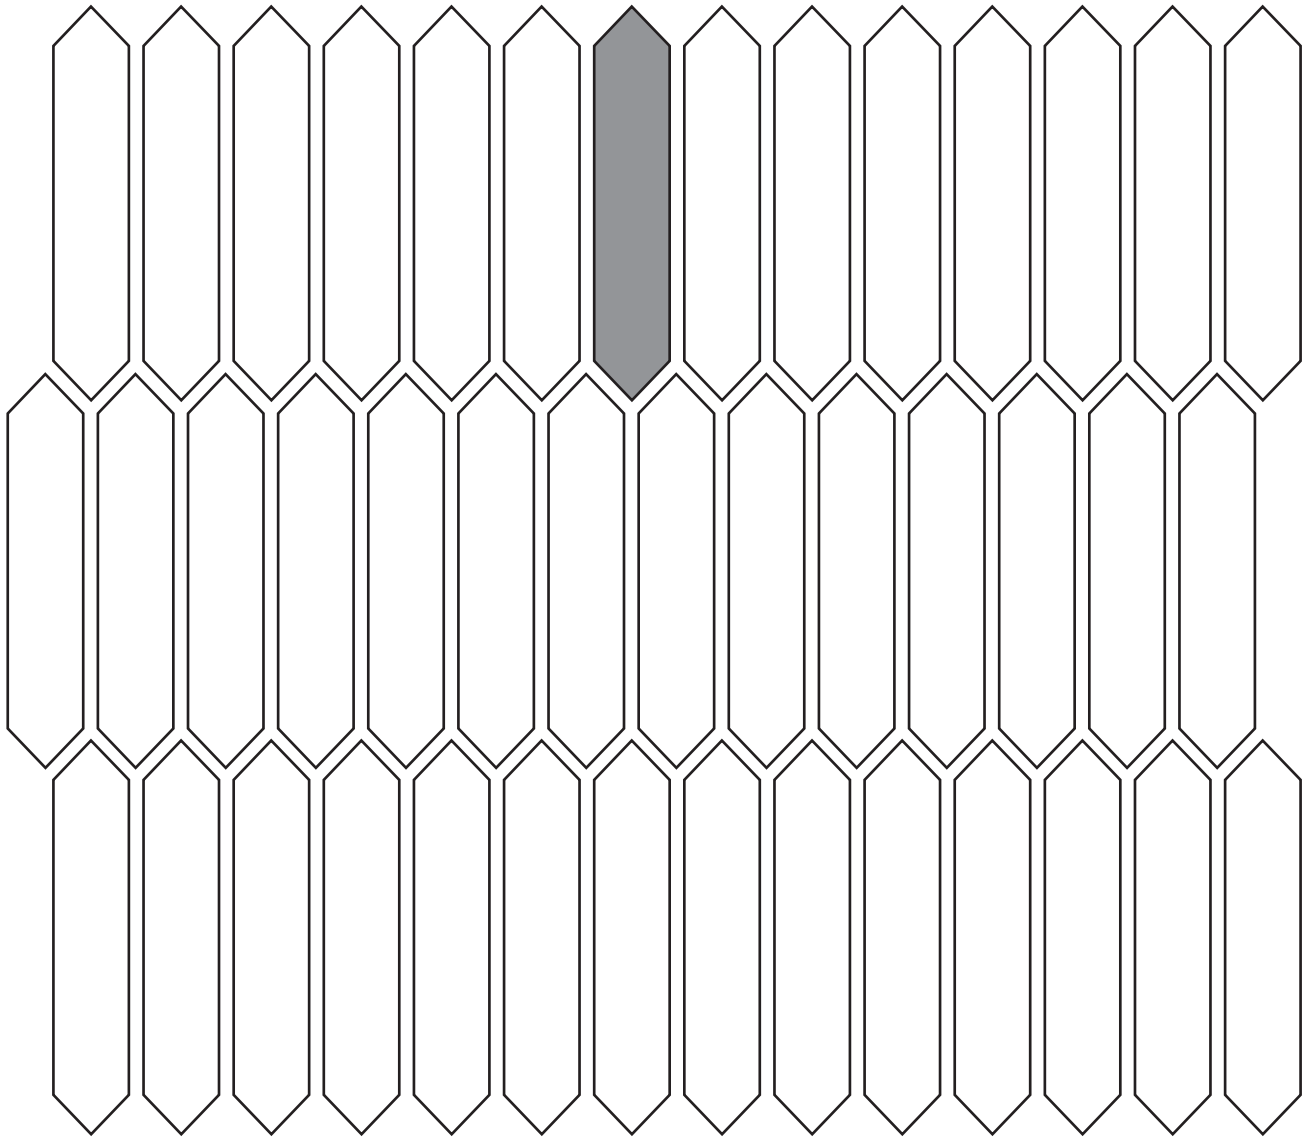

DESIGN OPTIONS

PICKET FENCE OPTION 1

Dark tiles indicate repeat.

FOR 100 SQUARE FEET

PIECES	SIZES	PERCENT (%)
320	3" x 15"	100