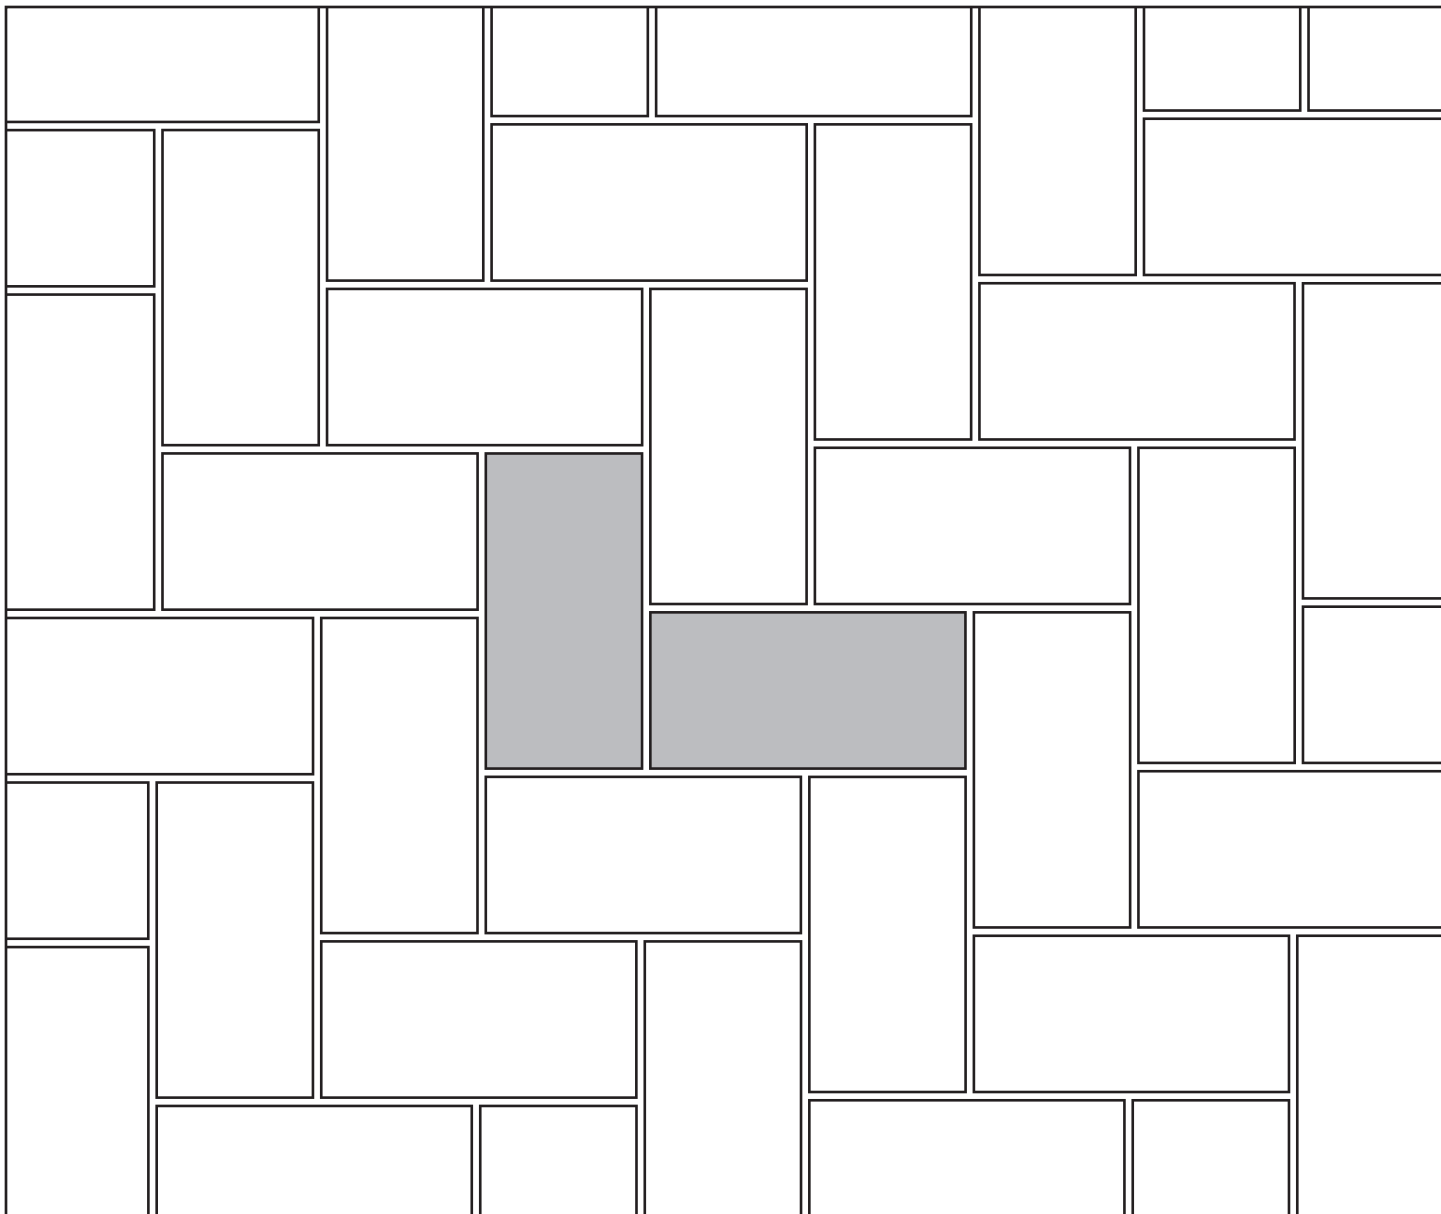

DESIGN OPTIONS

LARGE FORMAT – HERRINGBONE

Dark lines indicate repeat.

For 100 Square Feet

SIZES		PERCENT (%)
4 x 24	6 x 36	100
6 x 24	9 x 36	
10 x 20	18 x 36	
12 x 24	12 x 48	
	24 x 48	