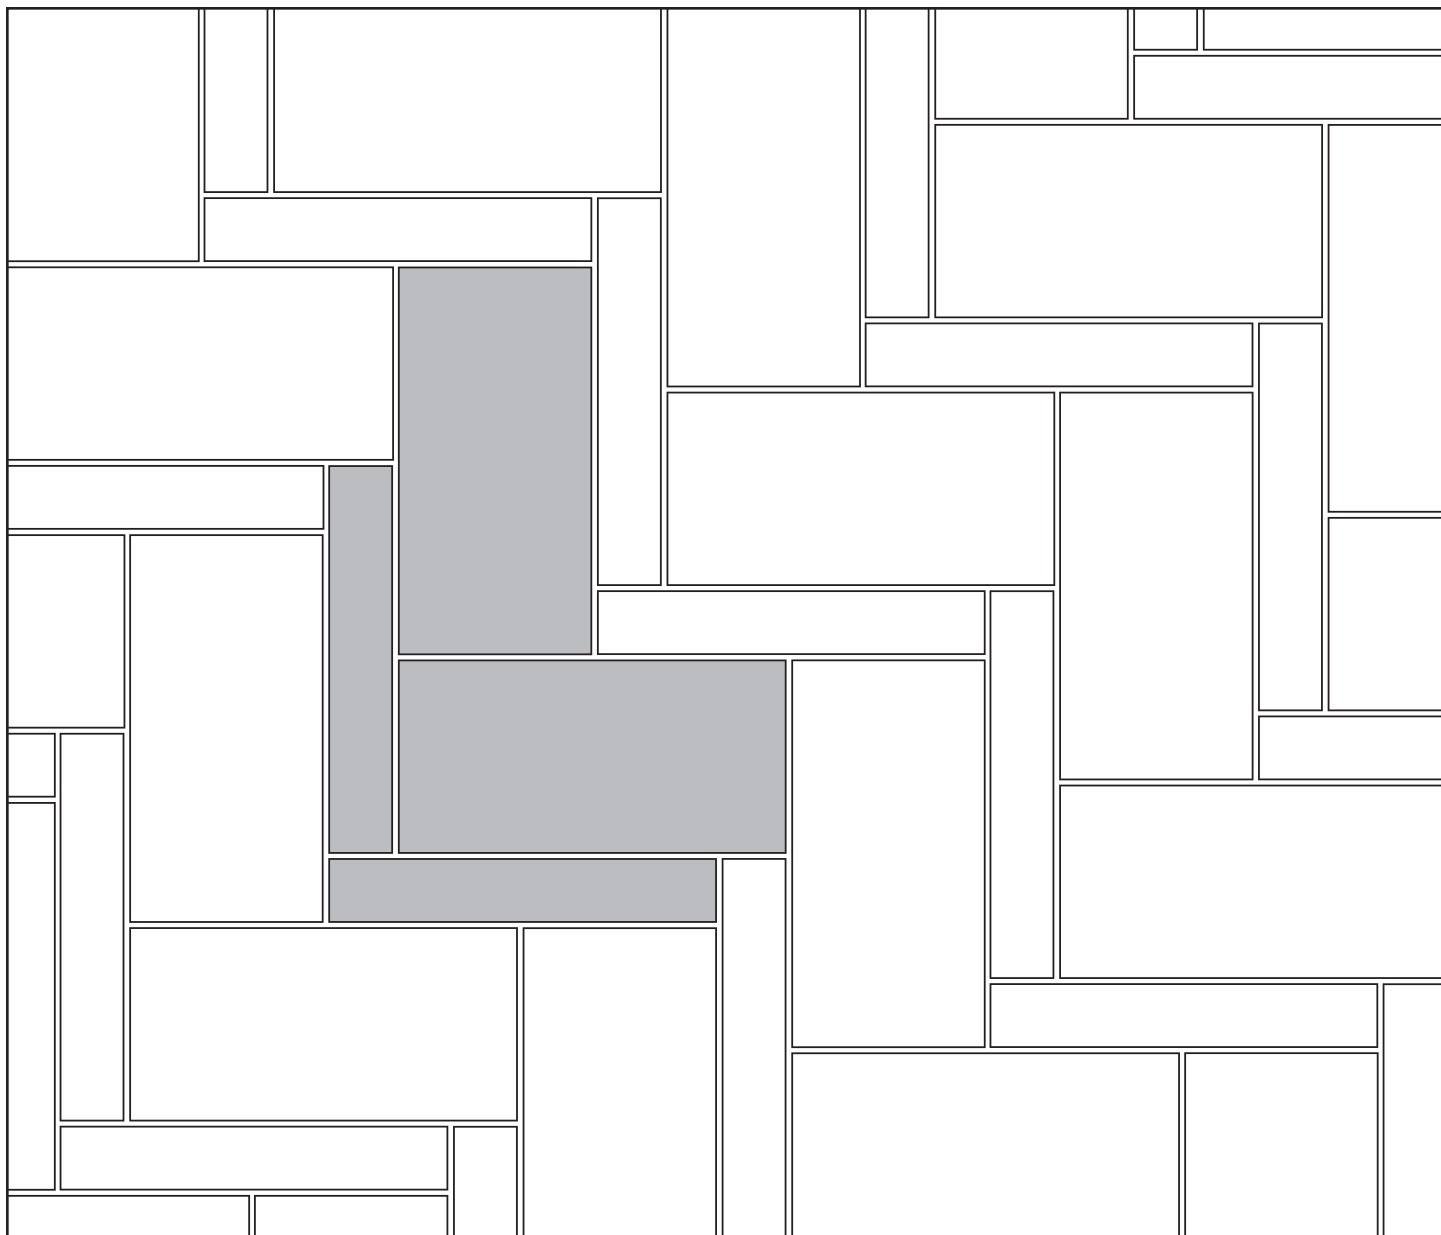

DESIGN OPTIONS

LARGE FORMAT – HERRINGBONE

Dark lines indicate repeat.

For 100 Square Feet

PIECES	SIZES	PERCENT (%)
50	4 x 24	25.00
38	12 x 24	75.00
9	12 x 48	33.33
9	24 x 48	66.67

DESIGN WITH CONFIDENCE™

©2014 Dal-Tile Corporation (3/14)