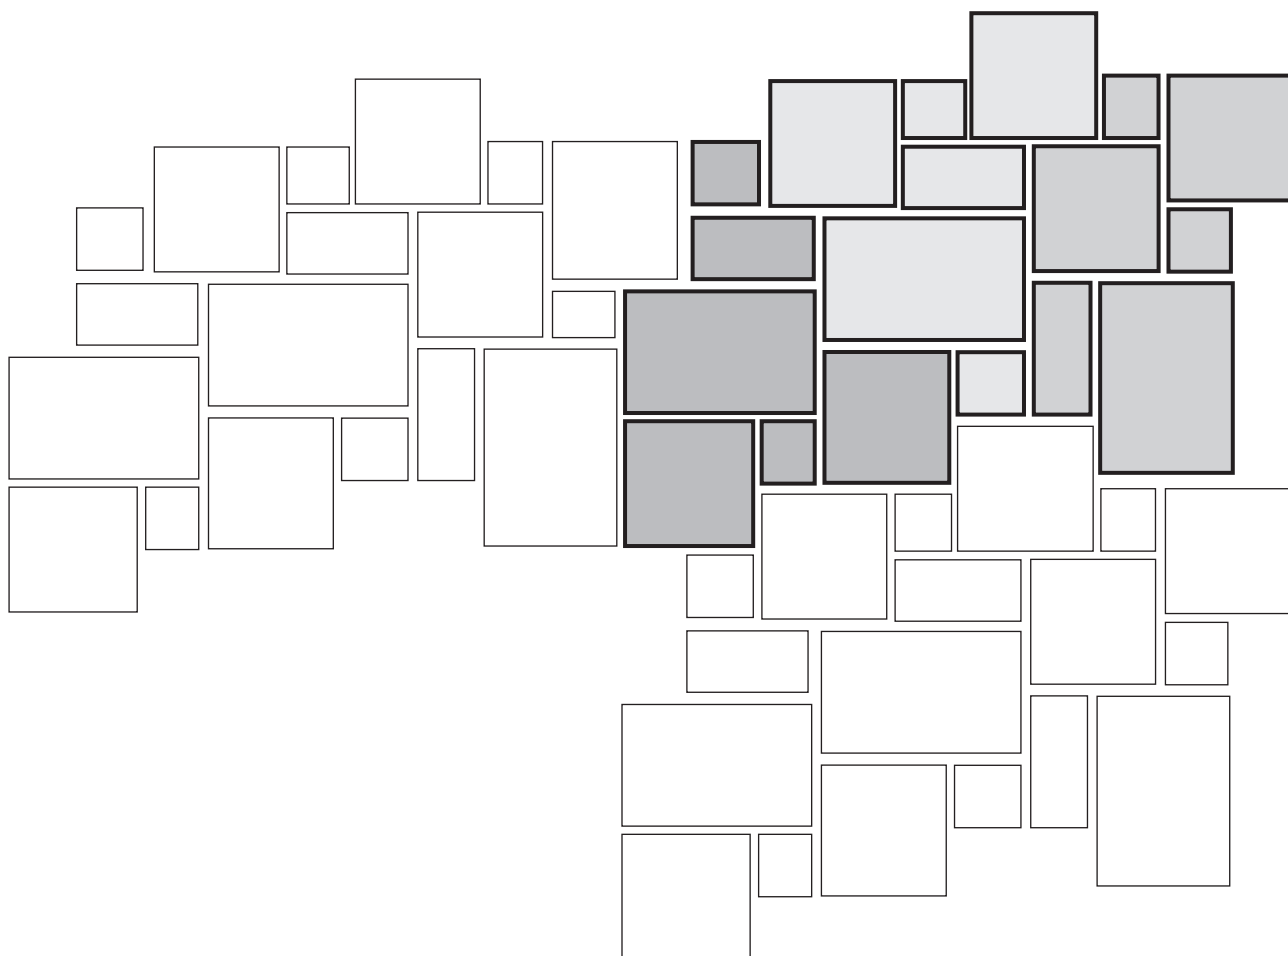

DESIGN OPTIONS

LARGE FORMAT PAREDON

Dark lines indicate repeat.

One Carton Covers Eight Square Feet

PIECES	SIZES	PERCENT (%)
	8" x 8" x 3/8"	
	8" x 16"	
	16" x 16"	
	16" x 24"	