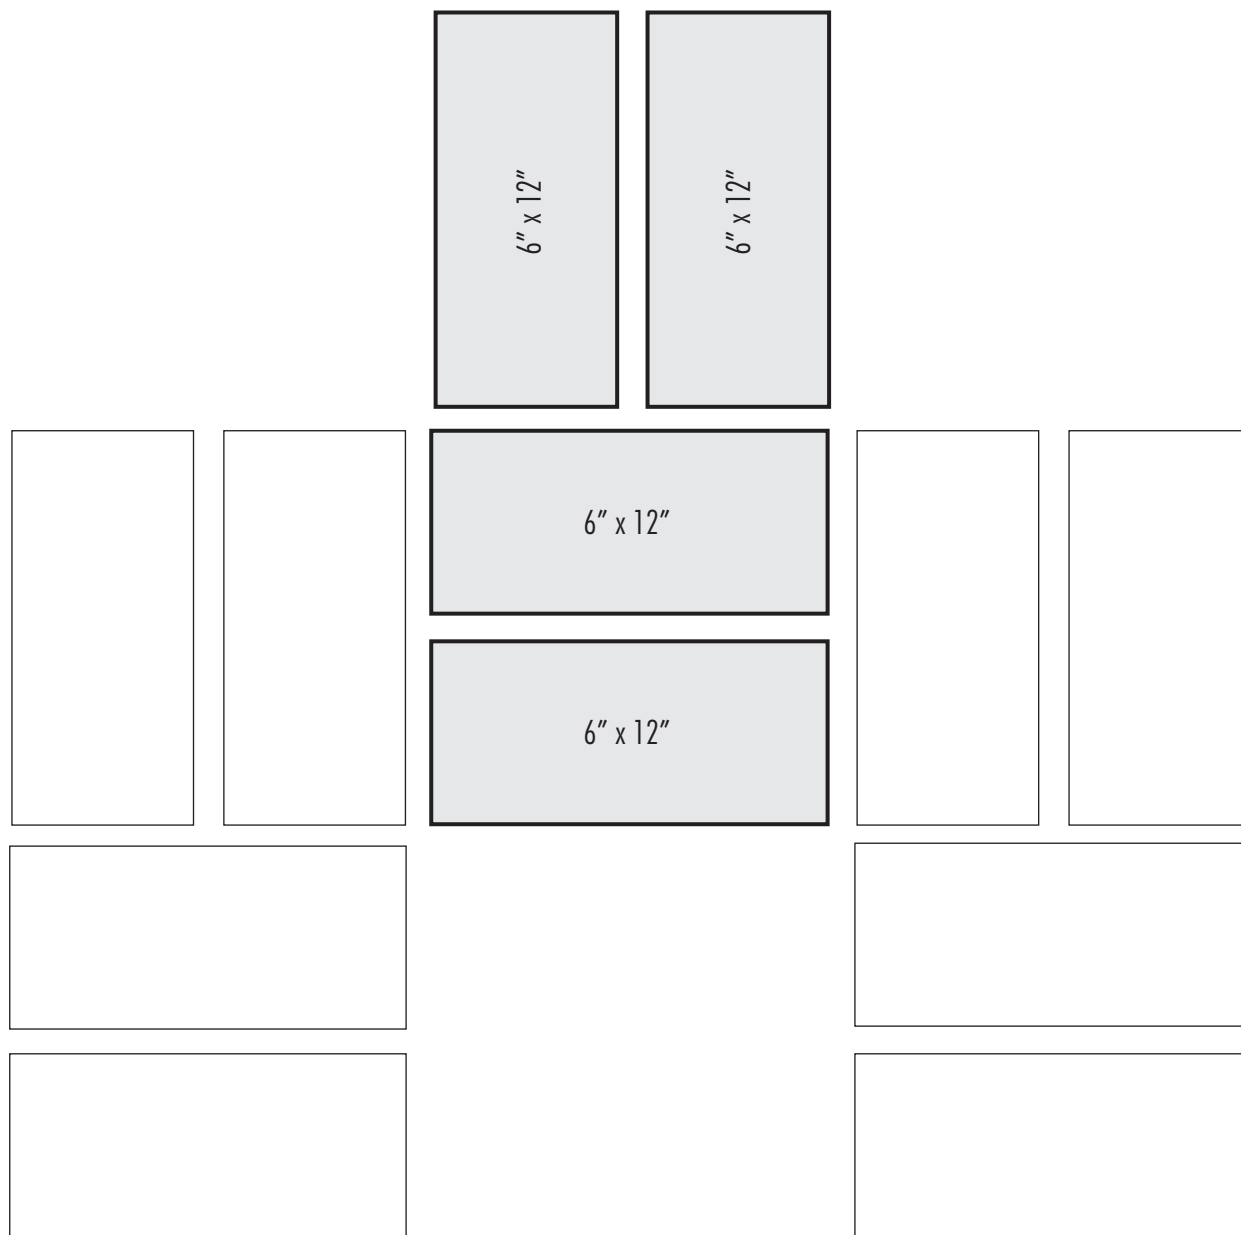

DESIGN OPTIONS

BASKETWEAVE

Dark lines indicate repeat.

For 100 Square Feet

PIECES	SIZES	PERCENT (%)
200	6" x 12"	100