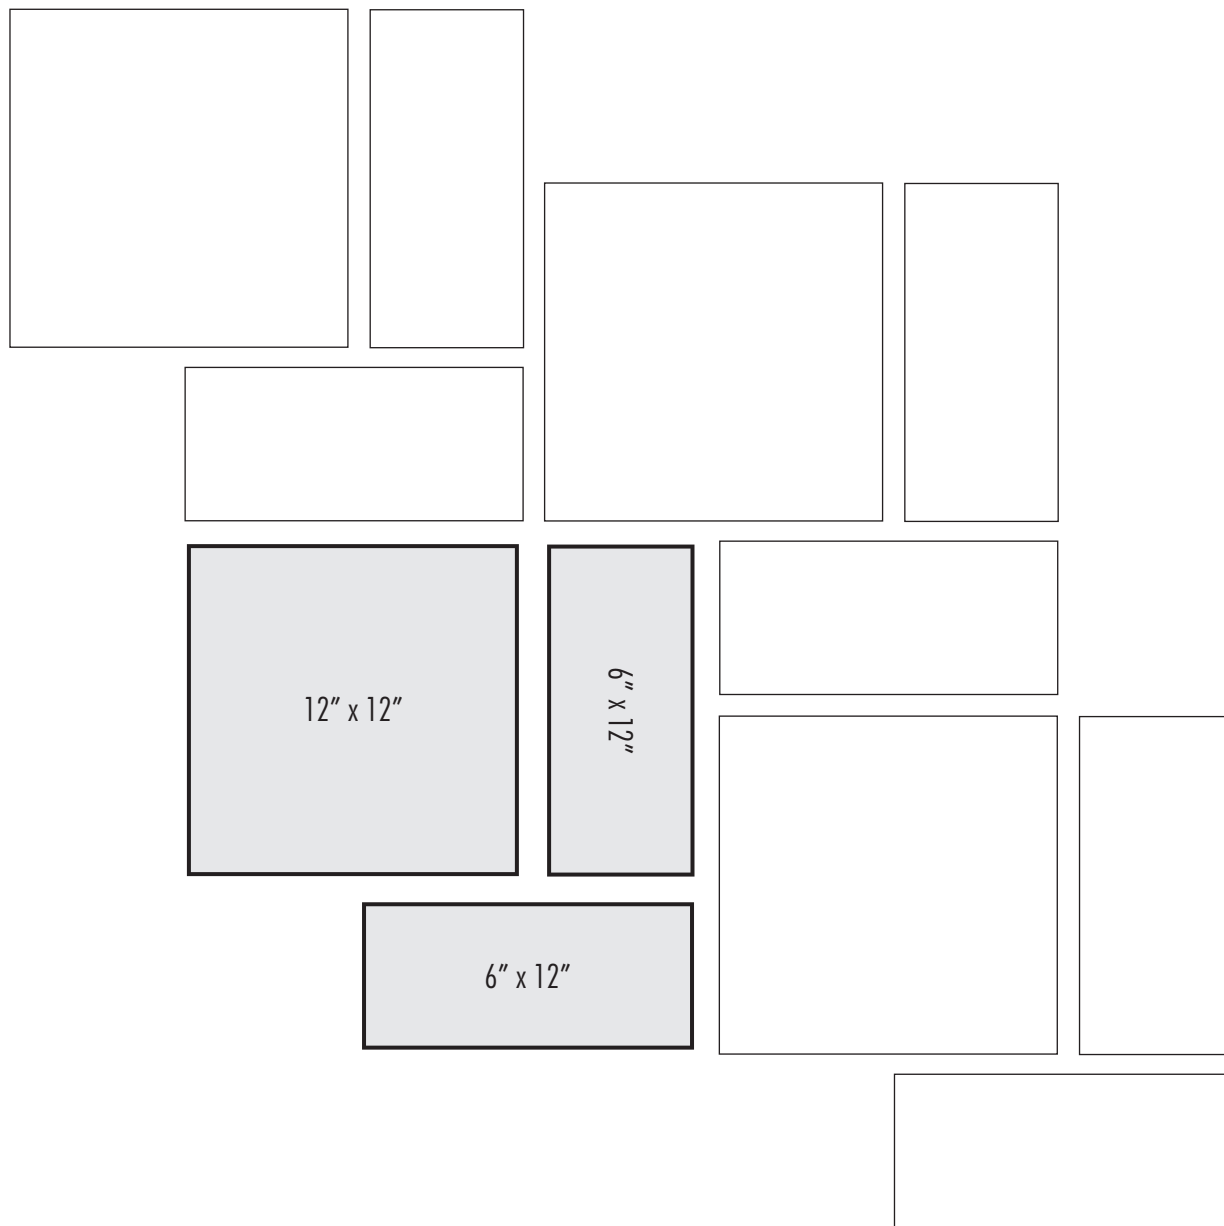

# DESIGN OPTIONS

## BRICKWEAVE

Dark lines indicate repeat.

For 100 Square Feet

PIECES	SIZES	PERCENT (%)
50	12" x 12"	50
100	6" x 12"	50