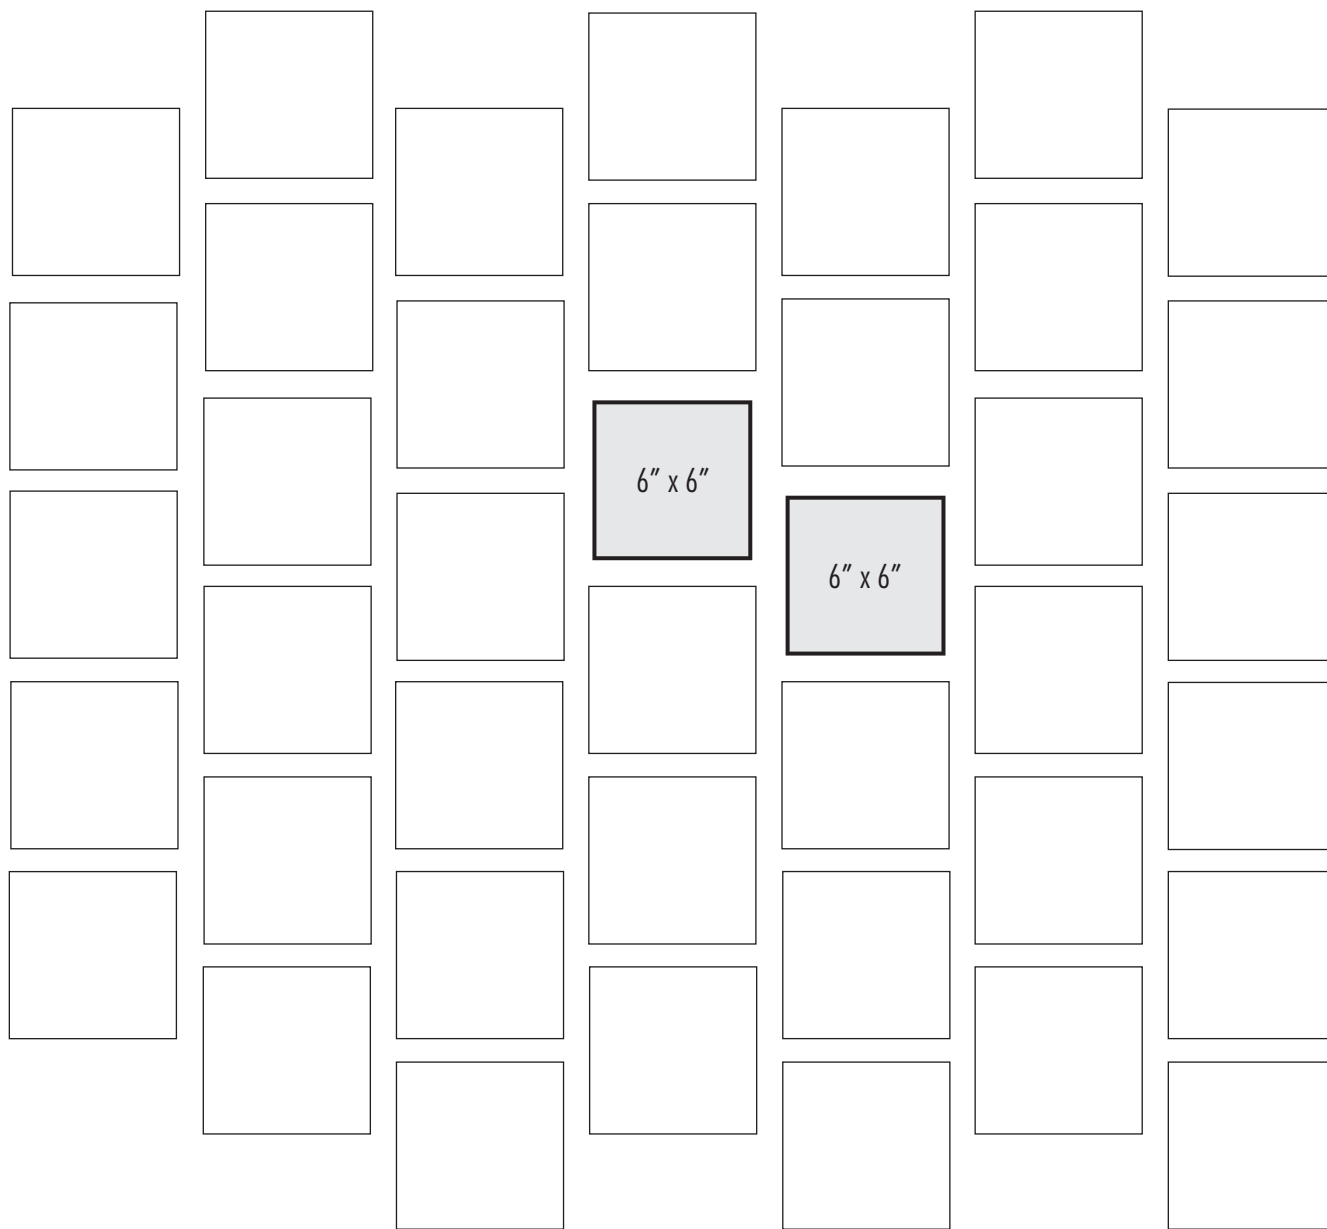

DESIGN OPTIONS

BRICKWORK VERTICAL

Dark lines indicate repeat.

For 100 Square Feet

PIECES	SIZES	PERCENT (%)
400	6" x 6"	100