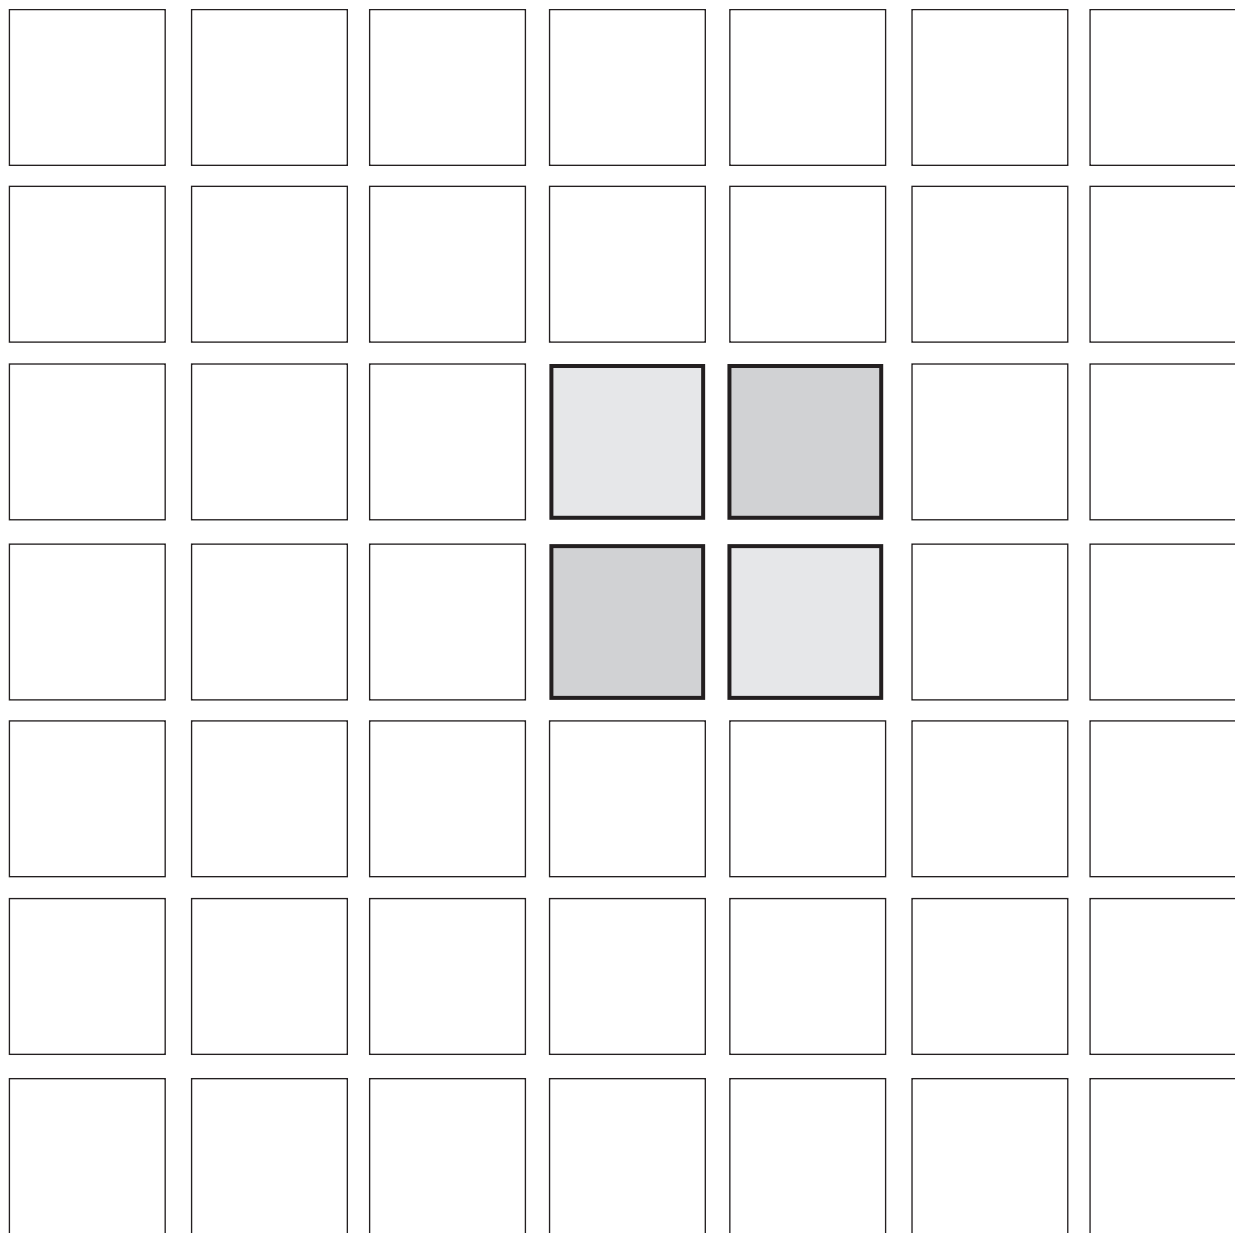

DESIGN OPTIONS

CHECKERBOARD

Dark lines indicate repeat.

For 100 Square Feet

PIECES	SIZES	PERCENT (%)
Color #1	All Sq.	50 Sizes
Color #2	All Sq.	50 Sizes