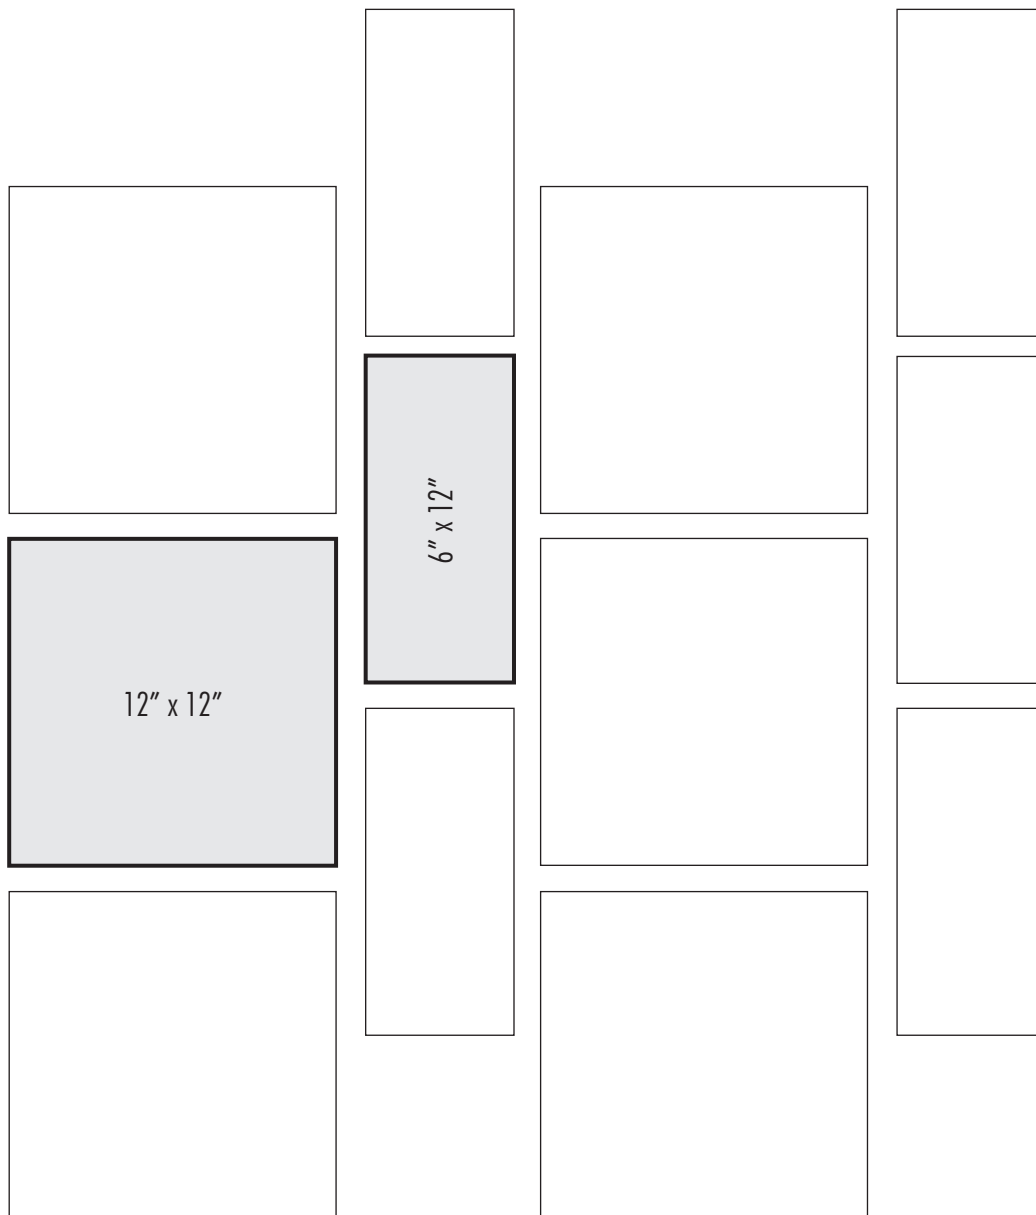

DESIGN OPTIONS

CORRIDOR

Dark lines indicate repeat.

For 100 Square Feet

PIECES	SIZES	PERCENT (%)
67	12" x 12"	67
66	6" x 12"	33