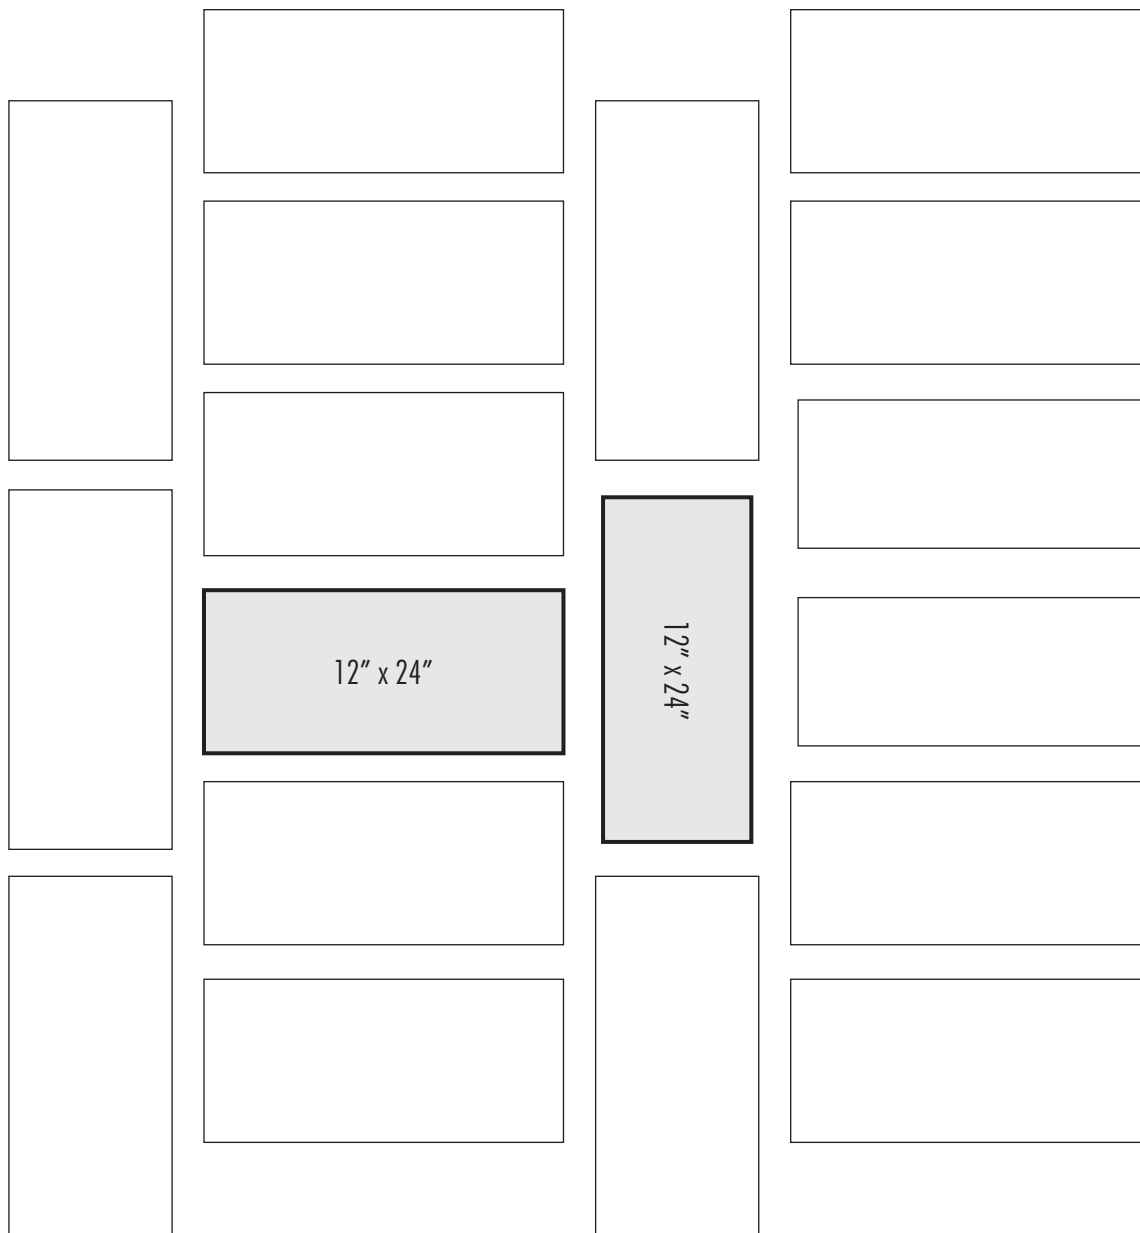

DESIGN OPTIONS

CORRIDOR HORIZONTAL

Dark lines indicate repeat.

For 100 Square Feet

| PIECES | SIZES | PERCENT (%) |
|--------|-----------|-------------|
| 200 | 12" x 24" | 100 |

DESIGN WITH CONFIDENCE™

©2012 Dal-Tile Corporation (3/12)