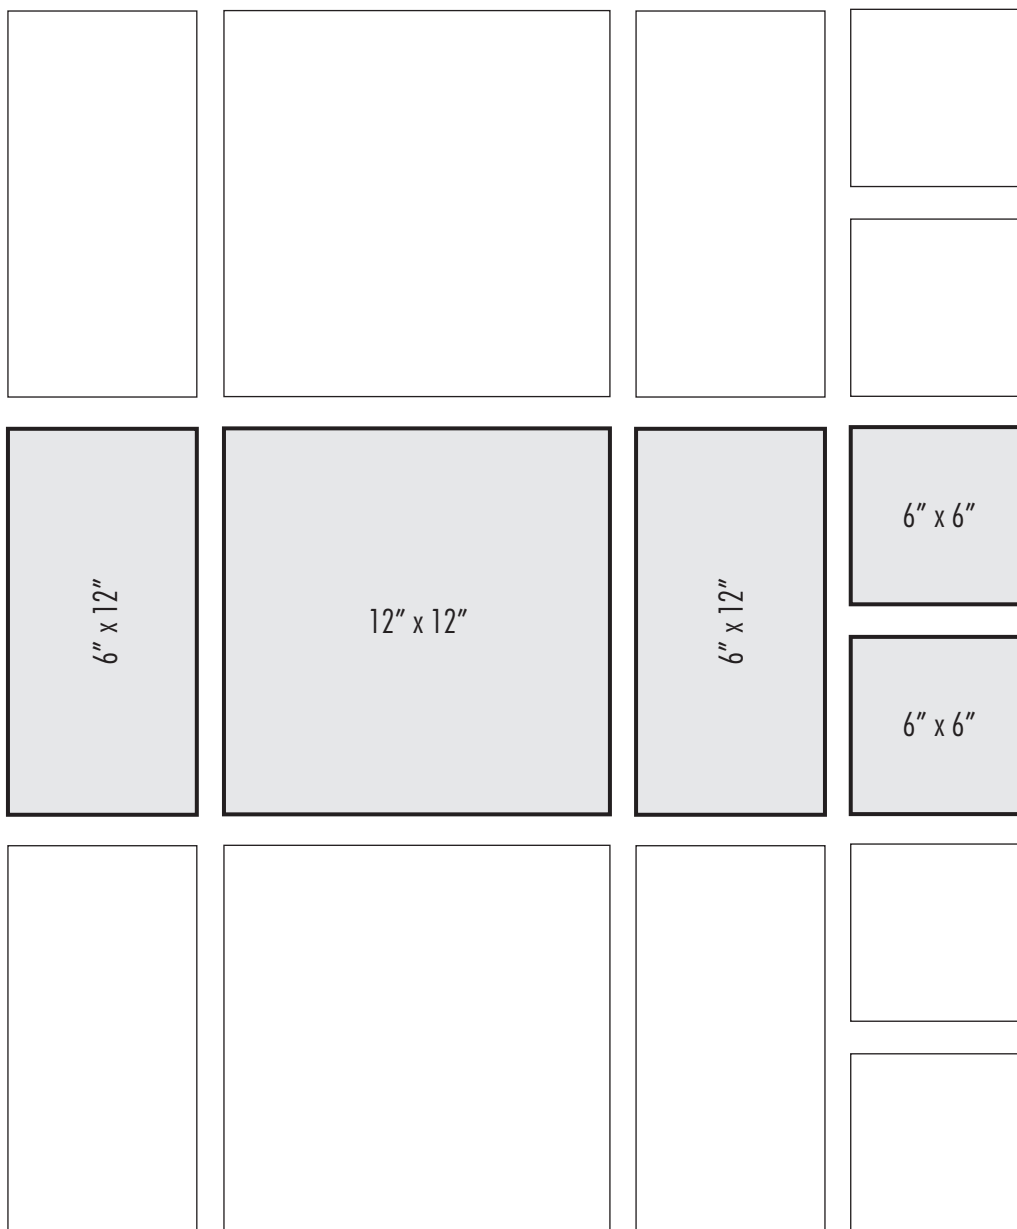

DESIGN OPTIONS

CORRIDOR MODULAR

Dark lines indicate repeat.

For 100 Square Feet

PIECES	SIZES	PERCENT (%)
40	12" x 12"	40
40	6" x 12"	20
160	6" x 6"	40