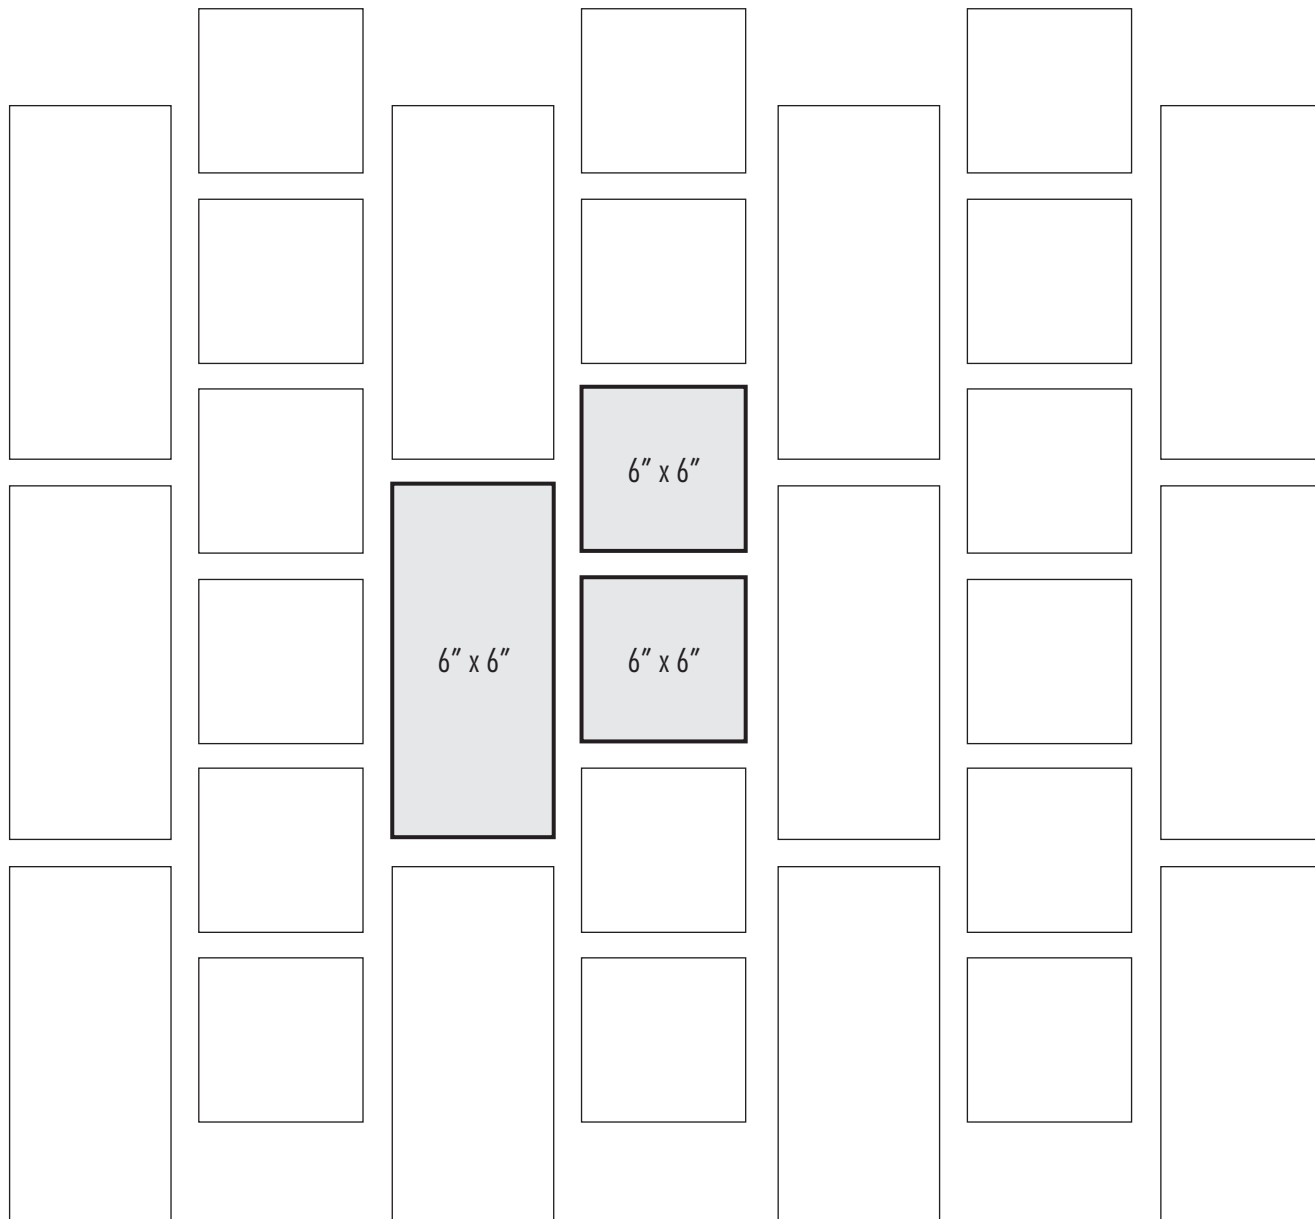

DESIGN OPTIONS

CORRIDOR VERTICAL

Dark lines indicate repeat.

For 100 Square Feet

PIECES	SIZES	PERCENT (%)
100	6" x 12"	50
200	6" x 6"	50