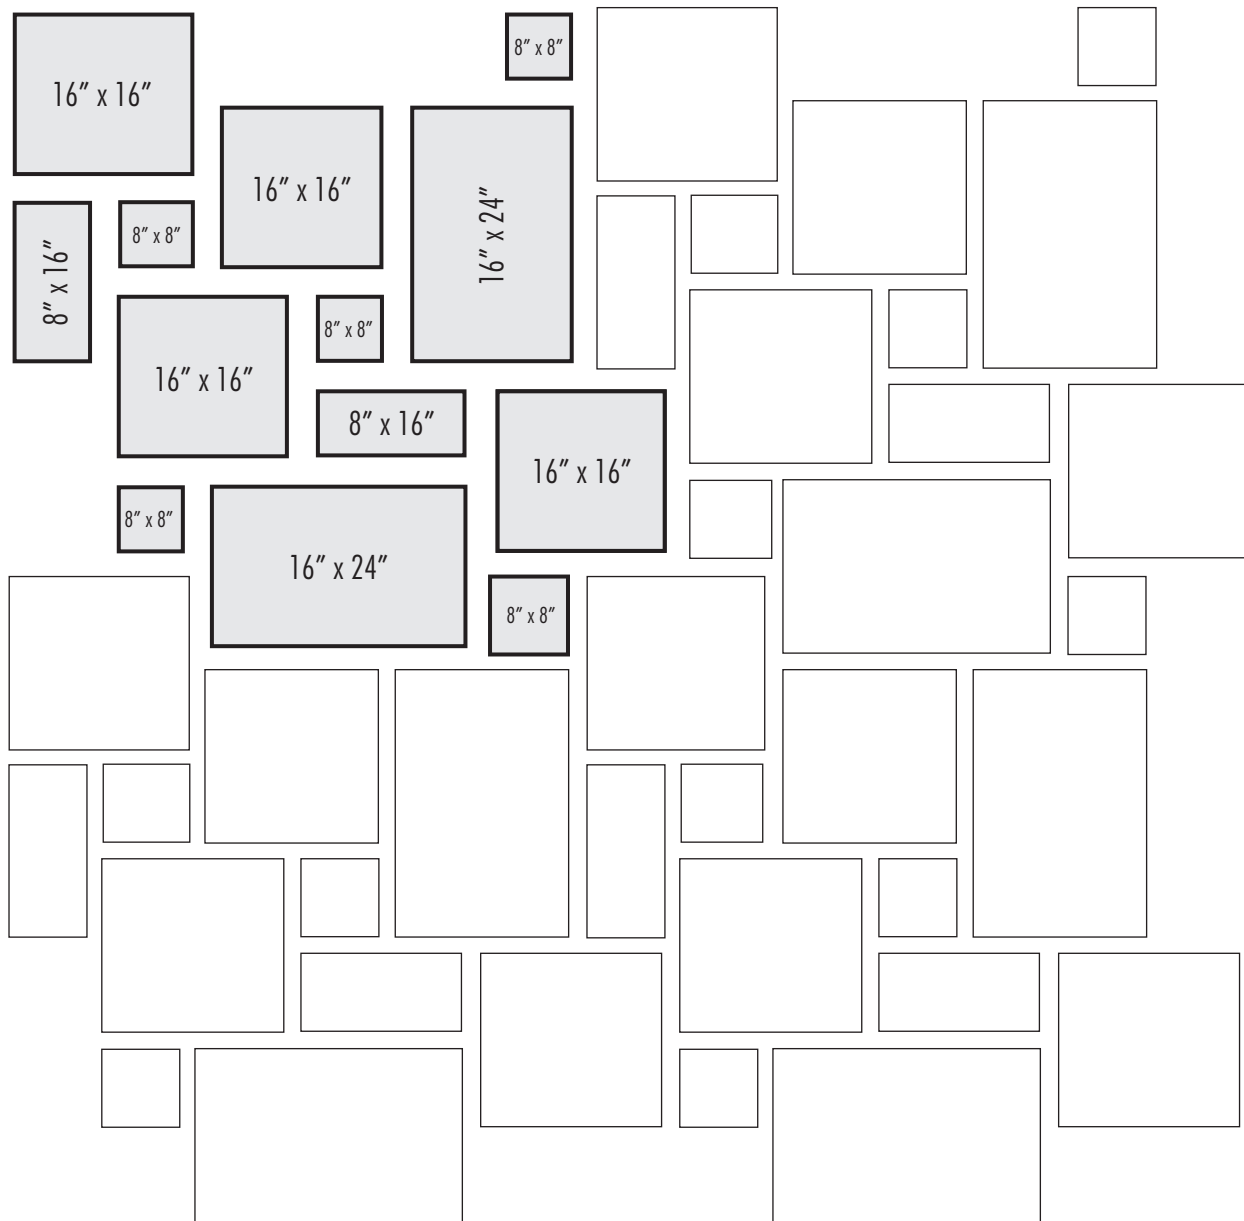

DESIGN OPTIONS

CYPRUS

Dark lines indicate repeat.

For 100 Square Feet

PIECES	SIZES	PERCENT (%)
13	16" x 24"	33
25	16" x 16"	45
13	8" x 16"	11
25	8" x 8"	11

DESIGN WITH CONFIDENCE™