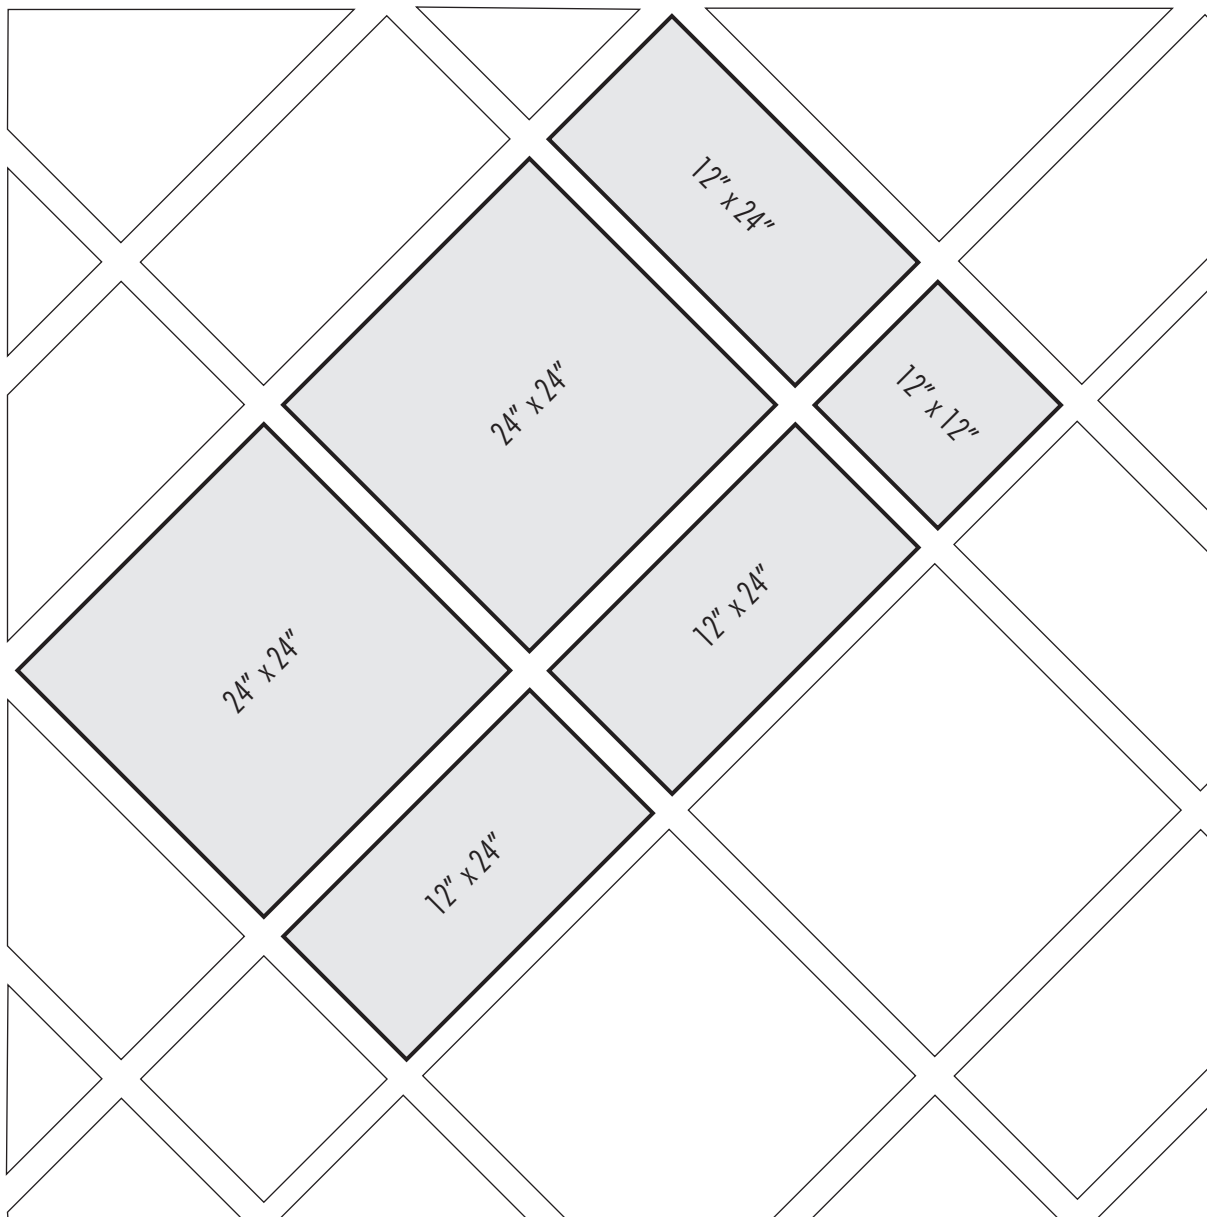

DESIGN OPTIONS

DIAMOND CORRIDOR

Dark lines indicate repeat.

For 100 Square Feet

PIECES	SIZES	PERCENT (%)
7	12" x 12"	6.7
20	12" x 24"	40
13	24" x 24"	53.3