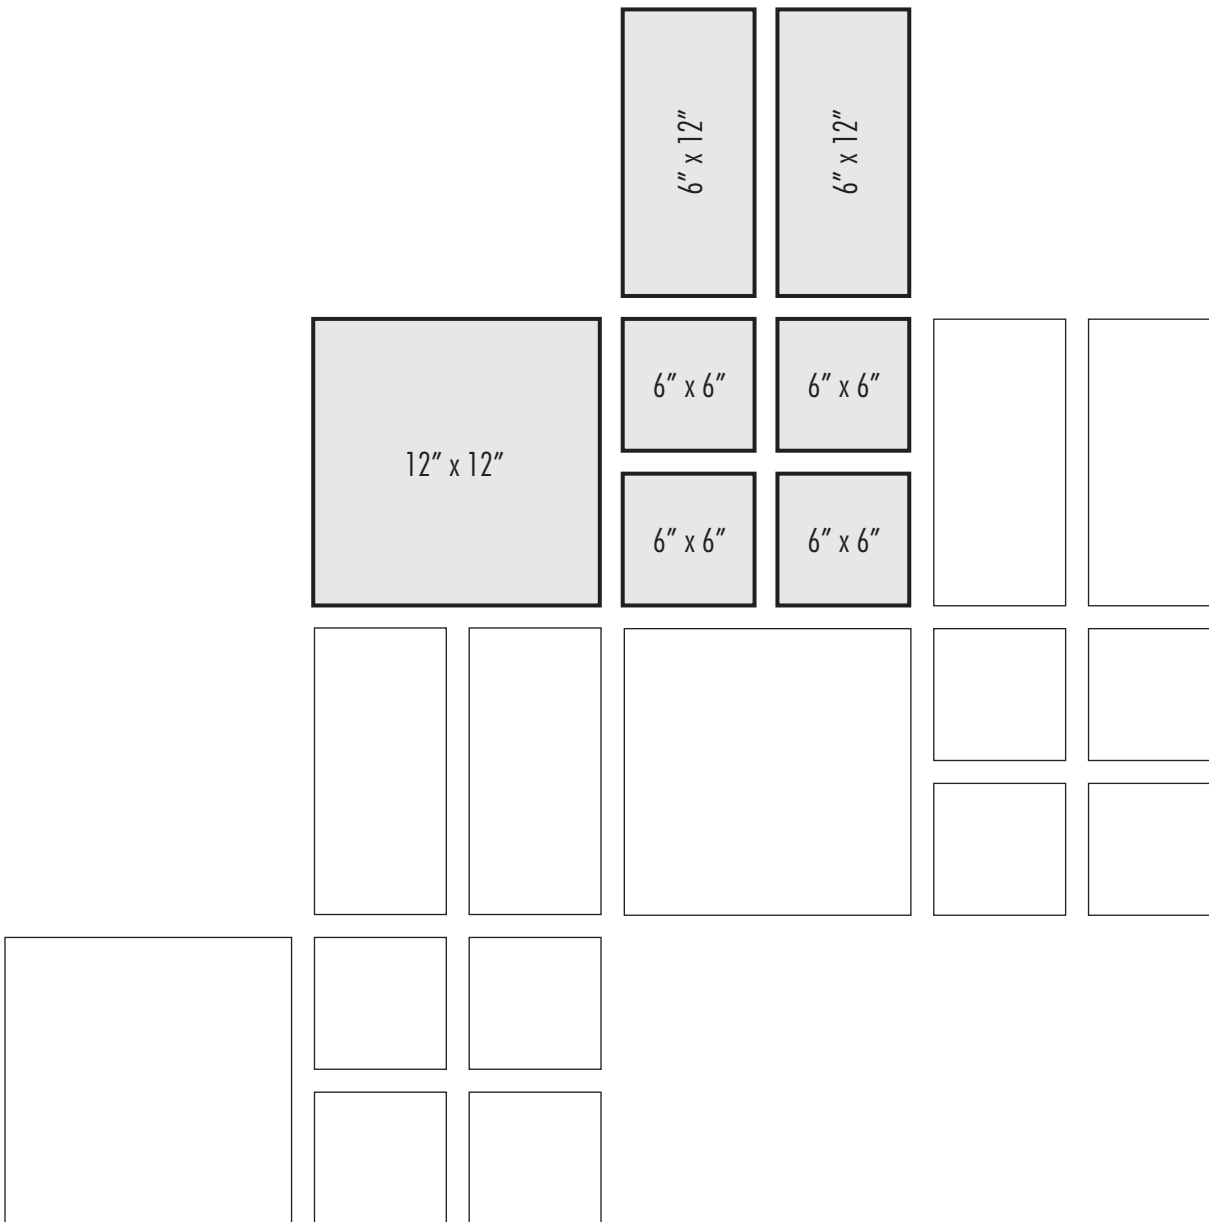

# DESIGN OPTIONS

## DIVISIBLE

Dark lines indicate repeat.

For 100 Square Feet

PIECES	SIZES	PERCENT (%)
33	12" x 12"	34
67	6" x 12"	33
134	6" x 6"	33