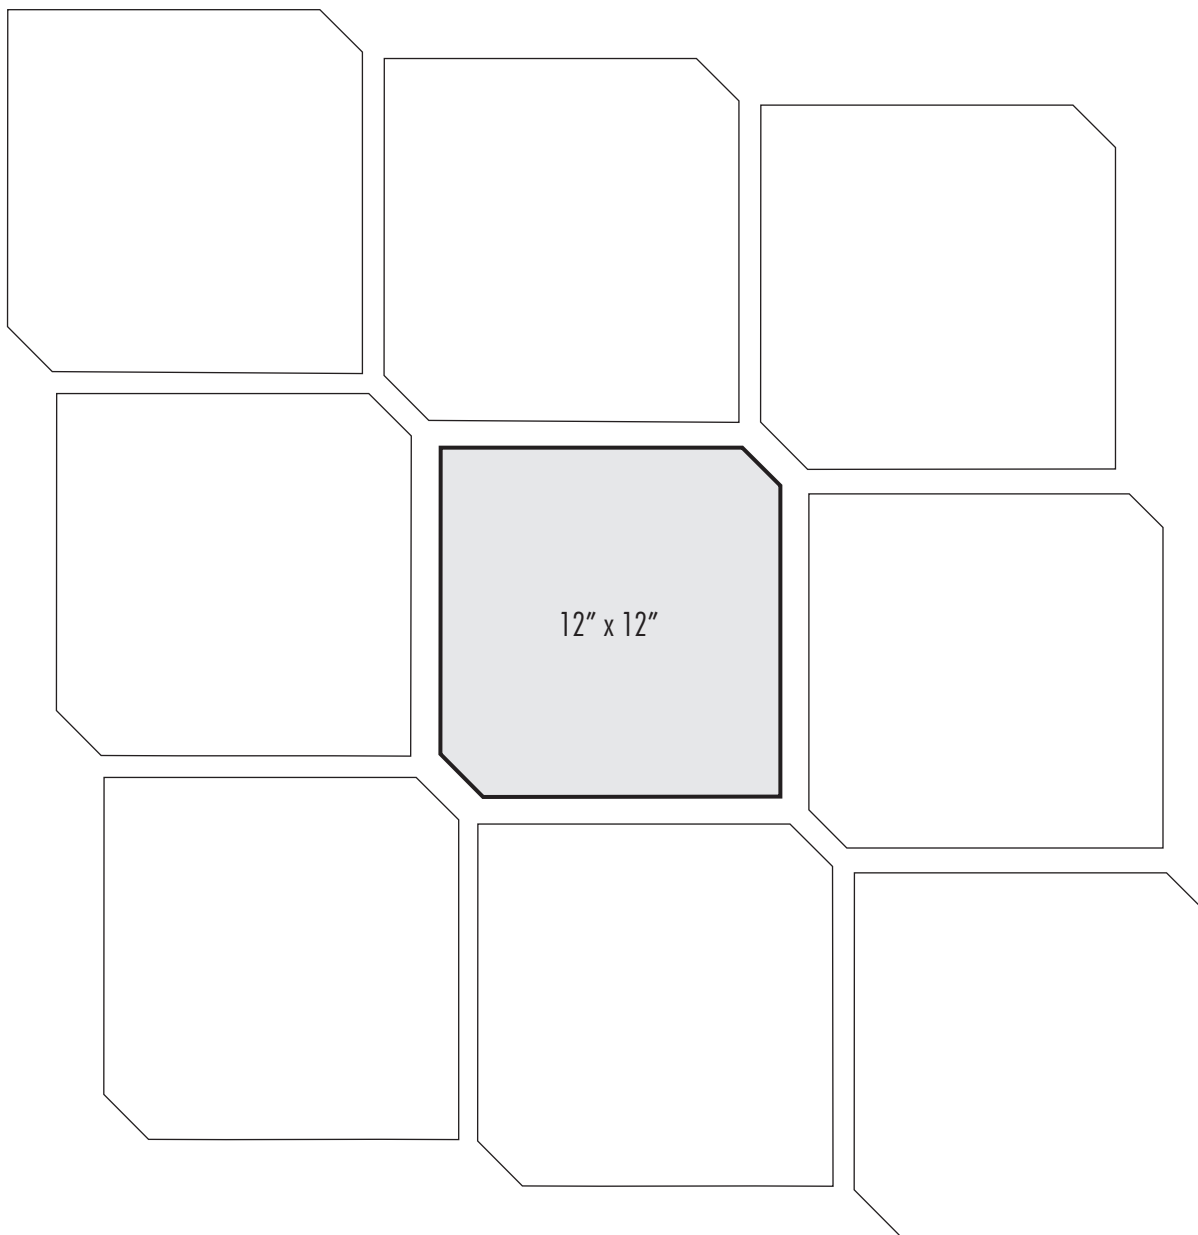

# DESIGN OPTIONS

## HEXAGON

Dark lines indicate repeat.

For 100 Square Feet

PIECES	SIZES	PERCENT (%)
100	12" x 12"	100