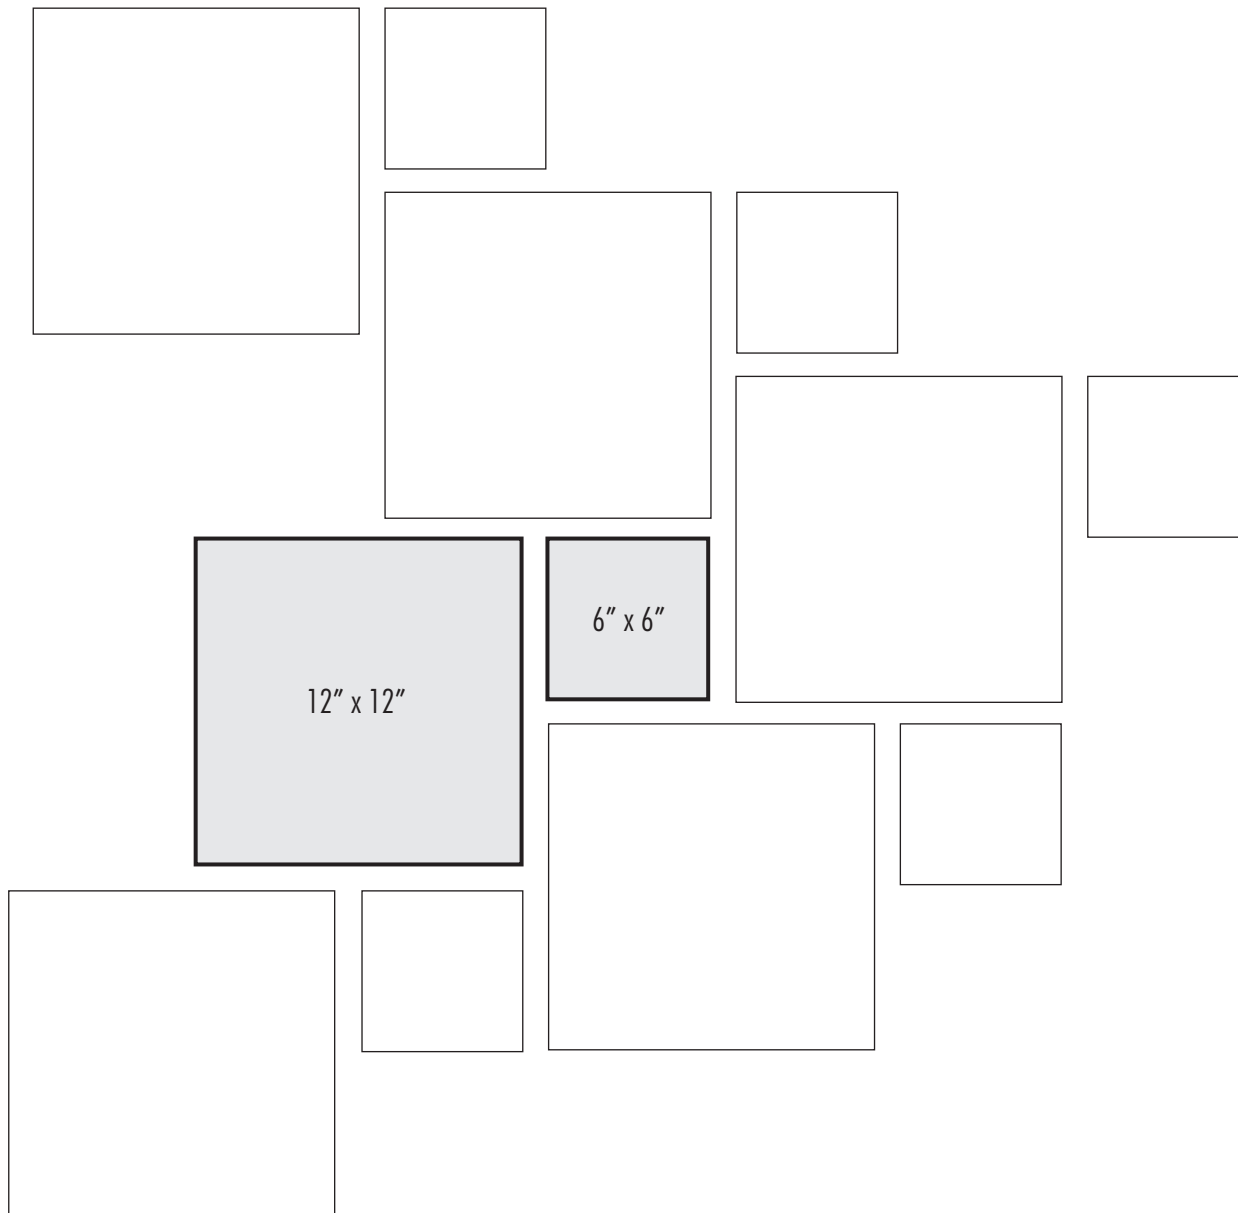

DESIGN OPTIONS

HOPSCOTCH

Dark lines indicate repeat.

For 100 Square Feet

PIECES	SIZES	PERCENT (%)
80	12" x 12"	80
80	6" x 6"	20