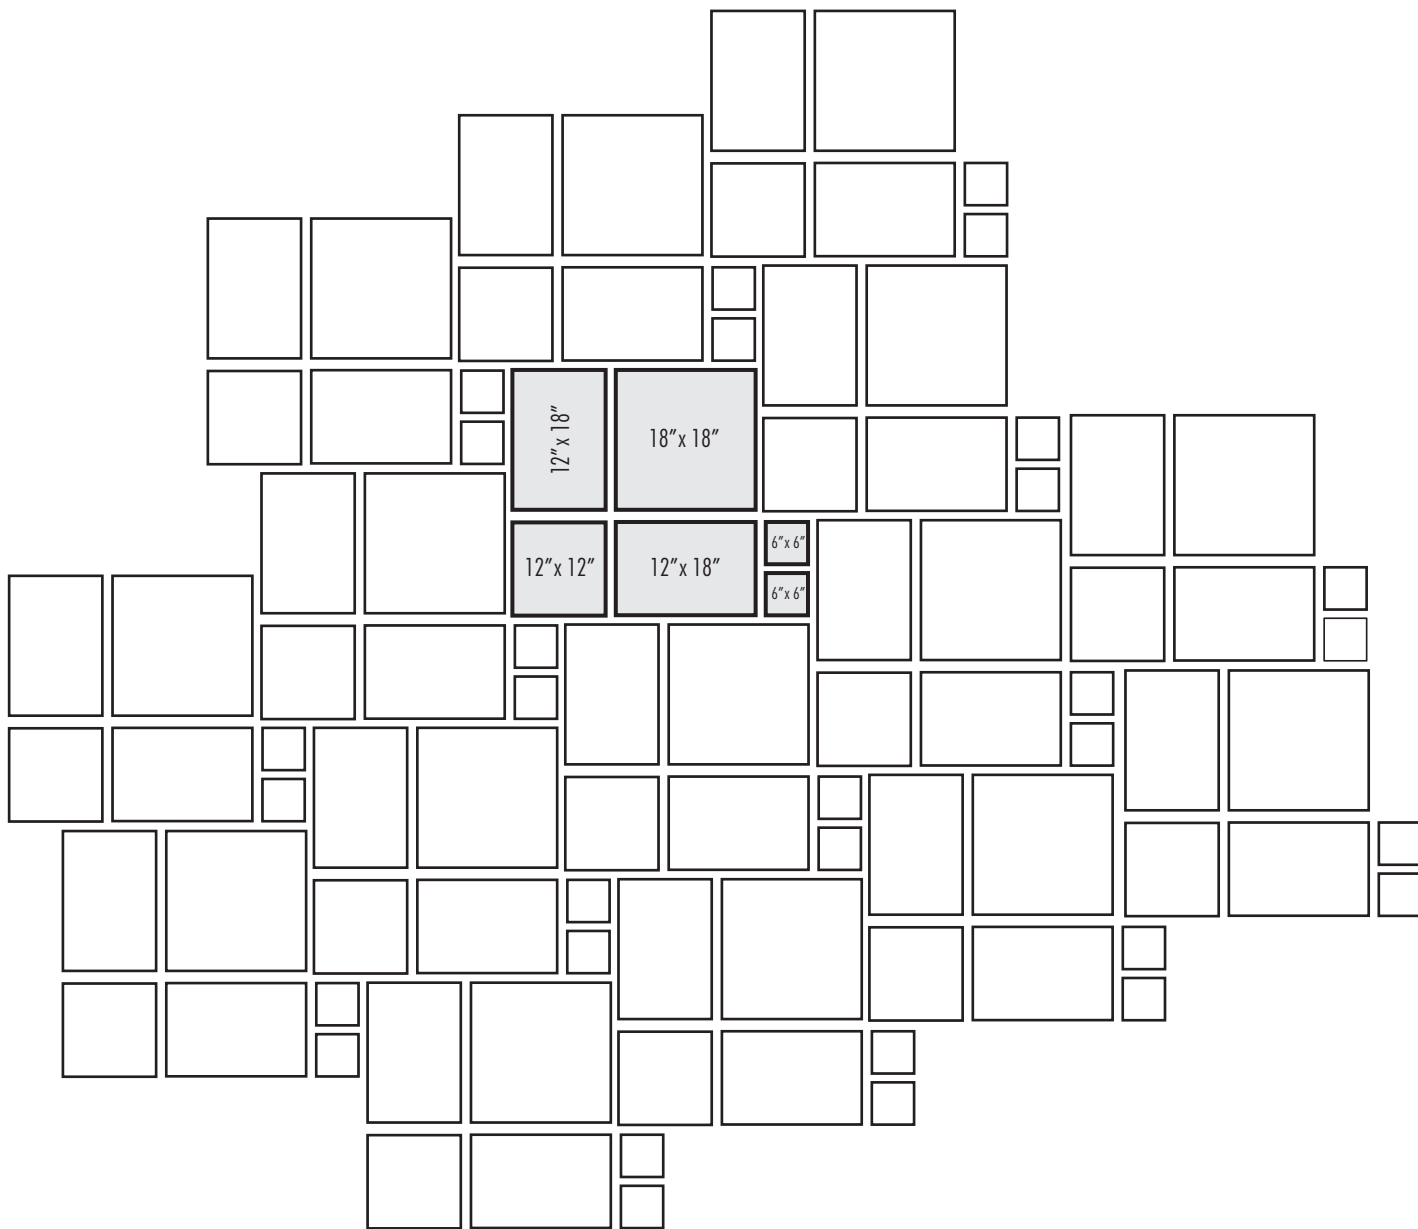

DESIGN OPTIONS

KOLIDASCOPE

Dark lines indicate repeat.

For 100 Square Feet

PIECES	SIZES	PERCENT (%)
30	6" x 6"	7
15	12" x 12"	15
30	12" x 18"	45
15	18" x 18"	33

DESIGN WITH CONFIDENCE™

©2012 Dal-Tile Corporation (3/12)