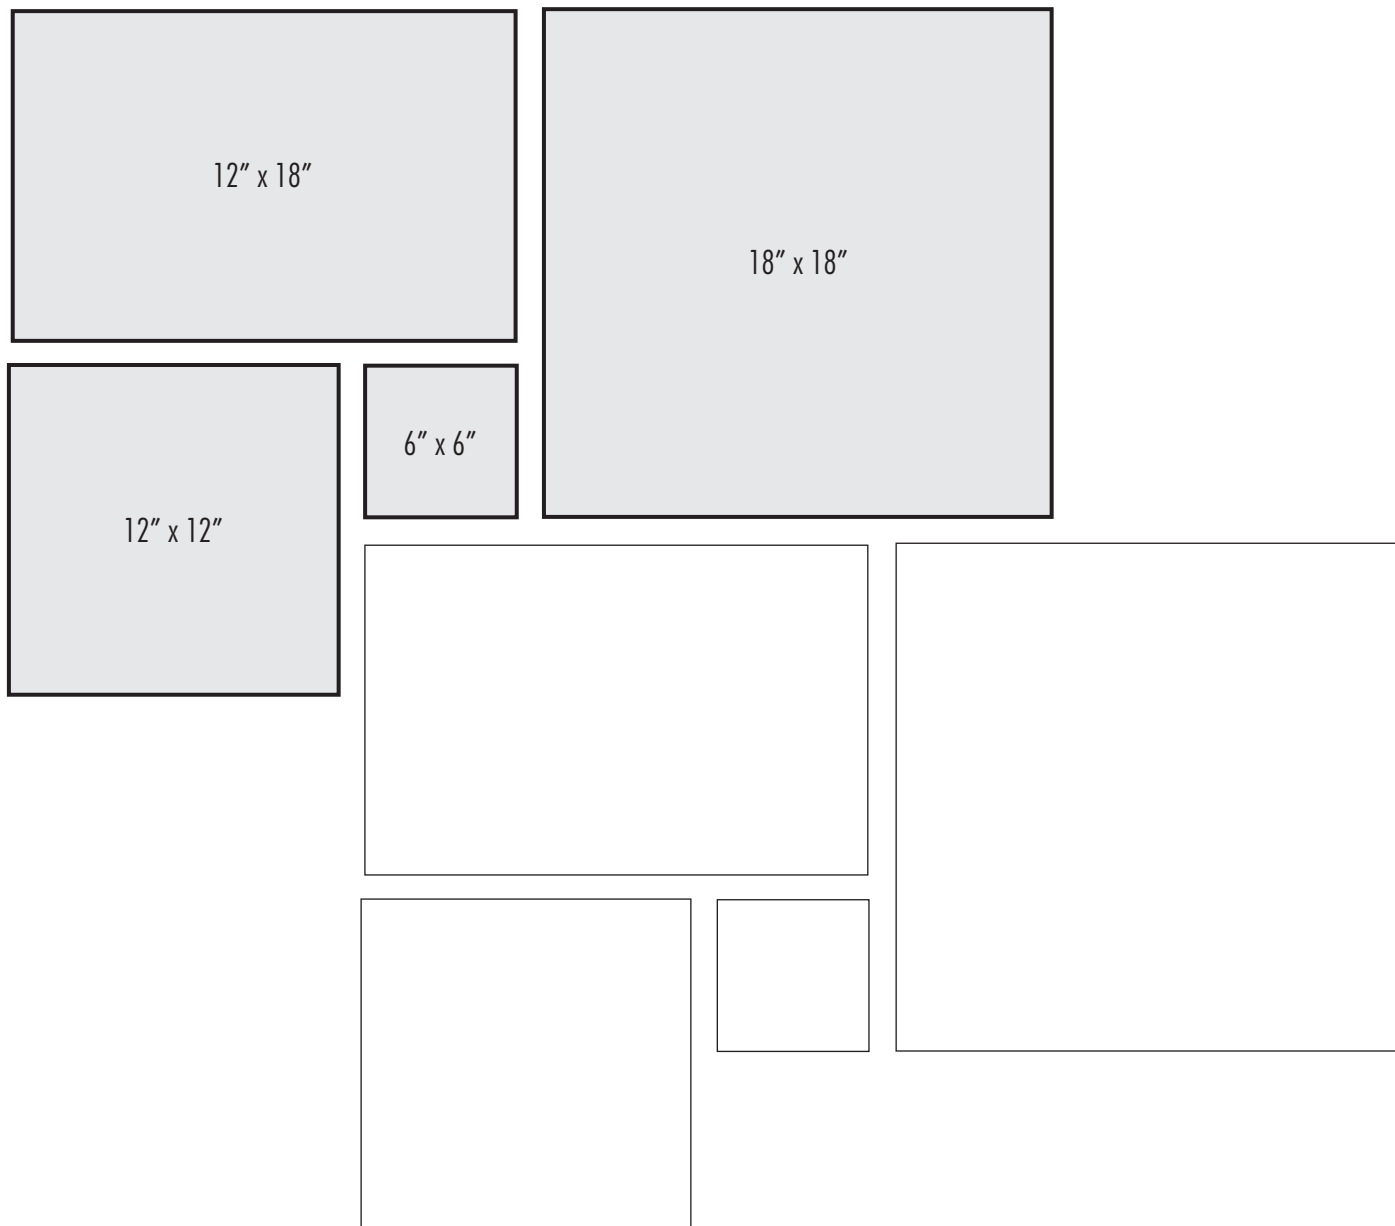

DESIGN OPTIONS

MODULAR PINWHEEL

Dark lines indicate repeat.

For 100 Square Feet

PIECES	SIZES	PERCENT (%)
19	18" x 18"	47
18	12" x 18"	30
18	12" x 12"	18.5
56	6" x 6"	4.5