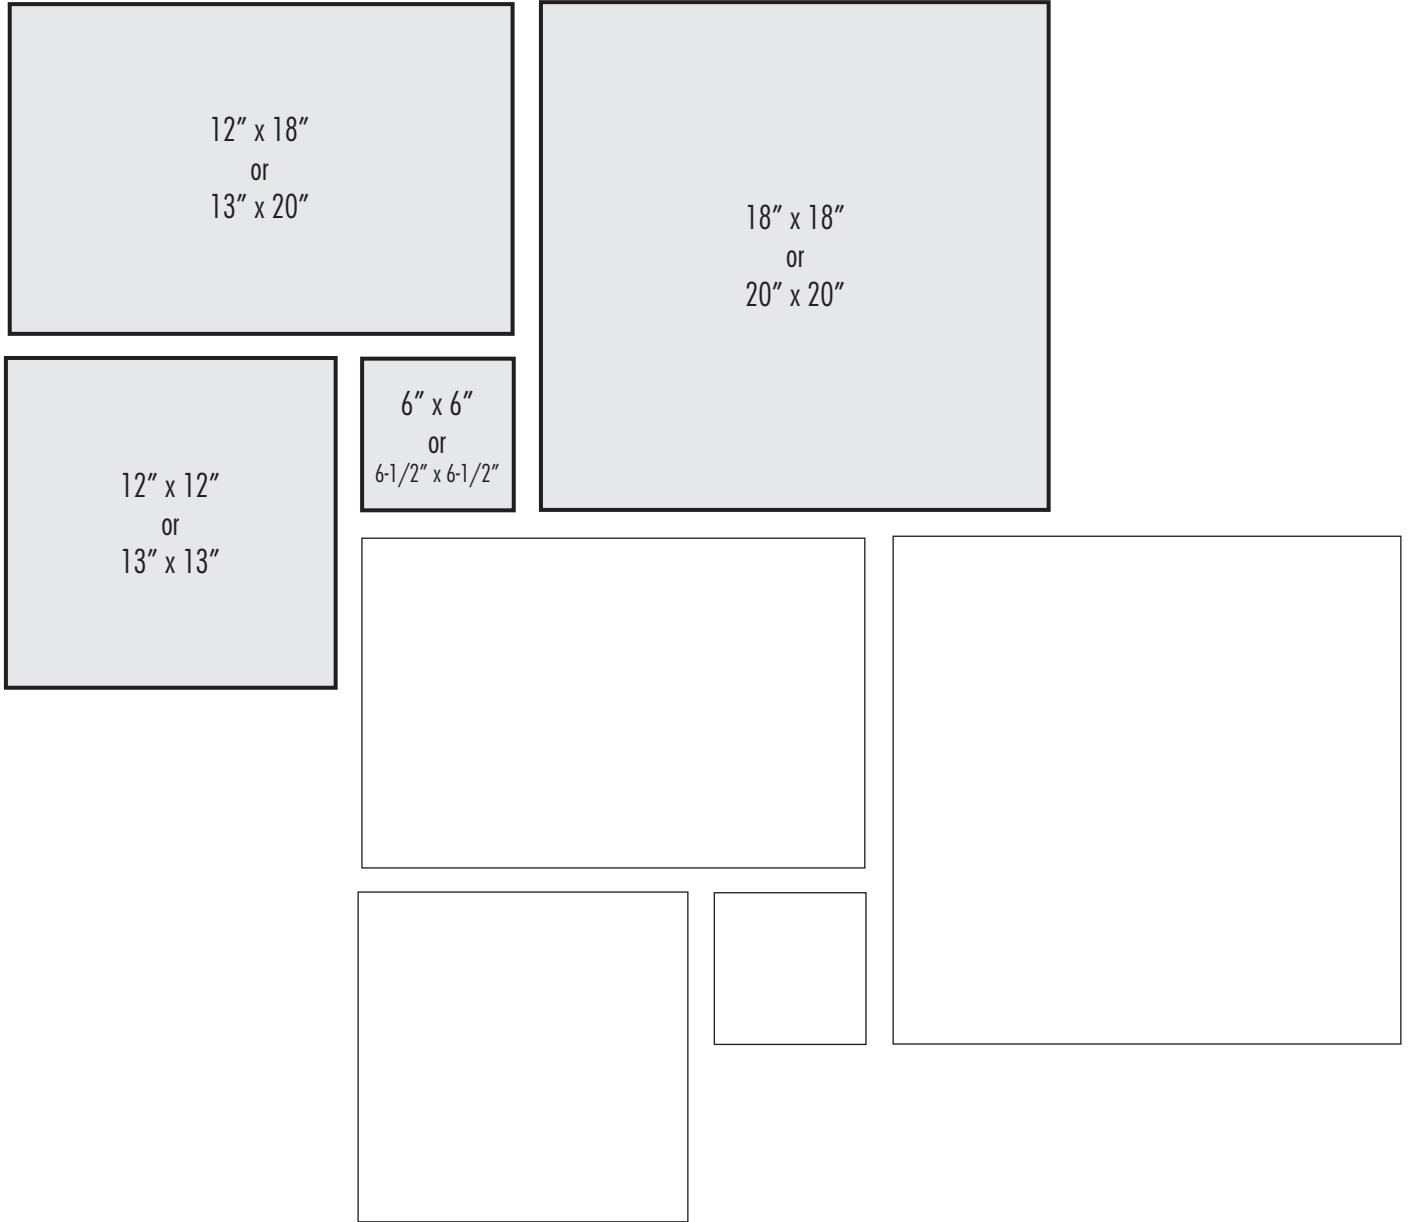

# DESIGN OPTIONS

## MODULAR VERSAILLES

Dark lines indicate repeat.

For 100 Square Feet

PIECES	SIZES	(%)
20	18" x 18"	45
20	12" x 18"	30
20	12" x 12"	20
20	6" x 6"	5

For 100 Square Feet

PIECES	SIZES	(%)
17	20" x 20"	45.9
17	13" x 20"	30.6
17	13" x 13"	18.7
17	6-1/2" x 6-1/2"	4.9