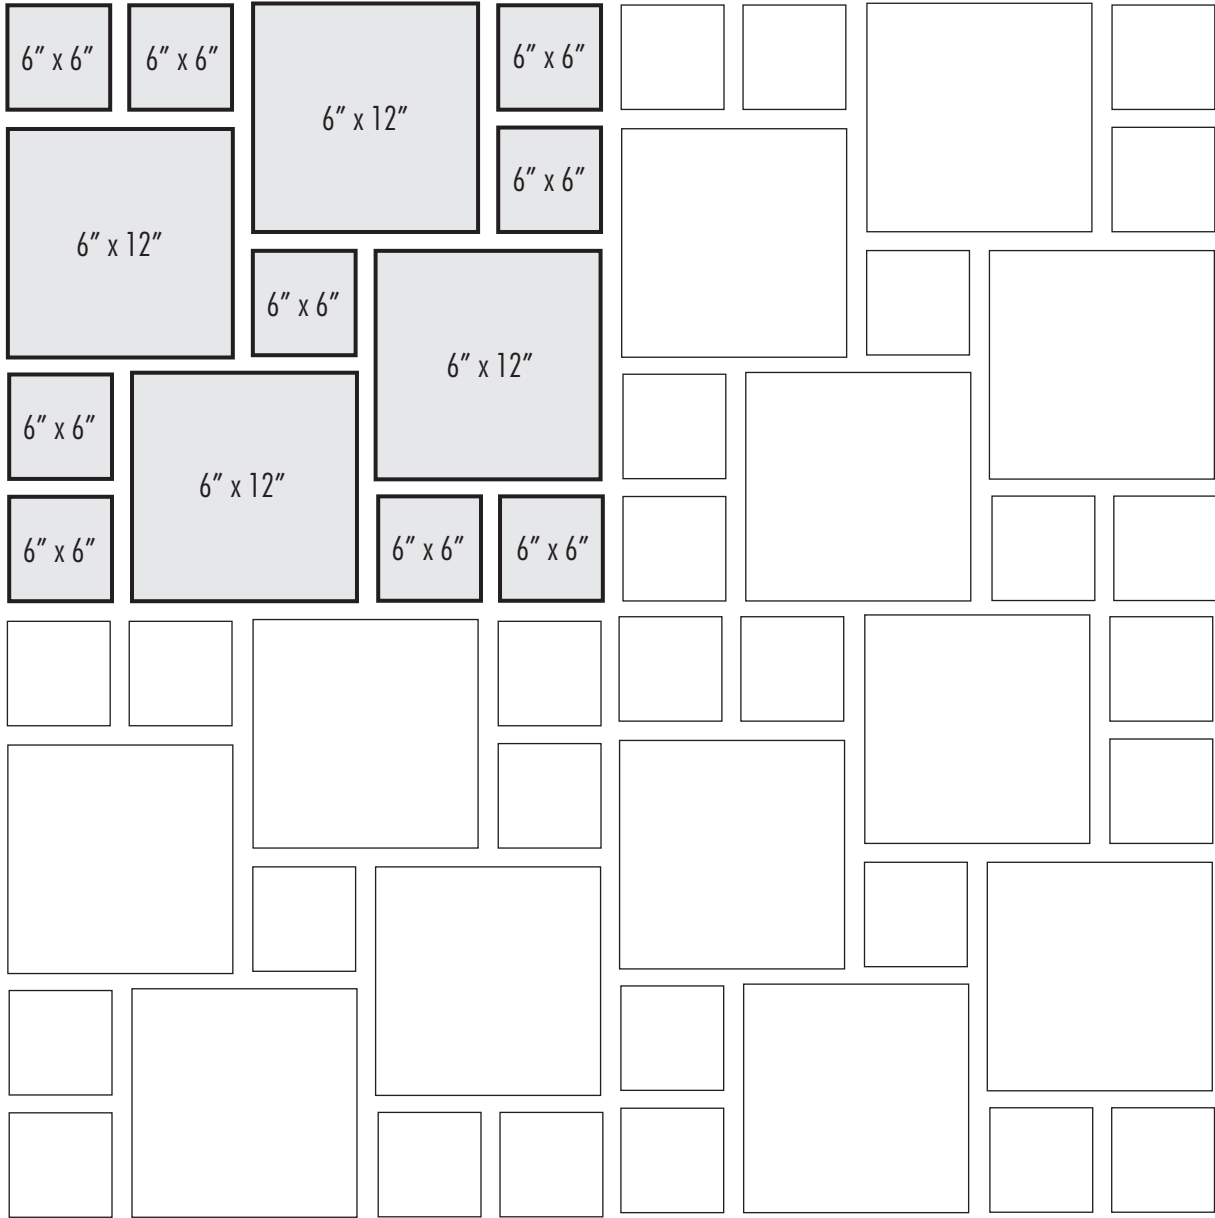

DESIGN OPTIONS

MULTI-PINWHEEL

Dark lines indicate repeat.

For 100 Square Feet

PIECES	SIZES	PERCENT (%)
64	12" x 12"	64
144	6" x 6"	36