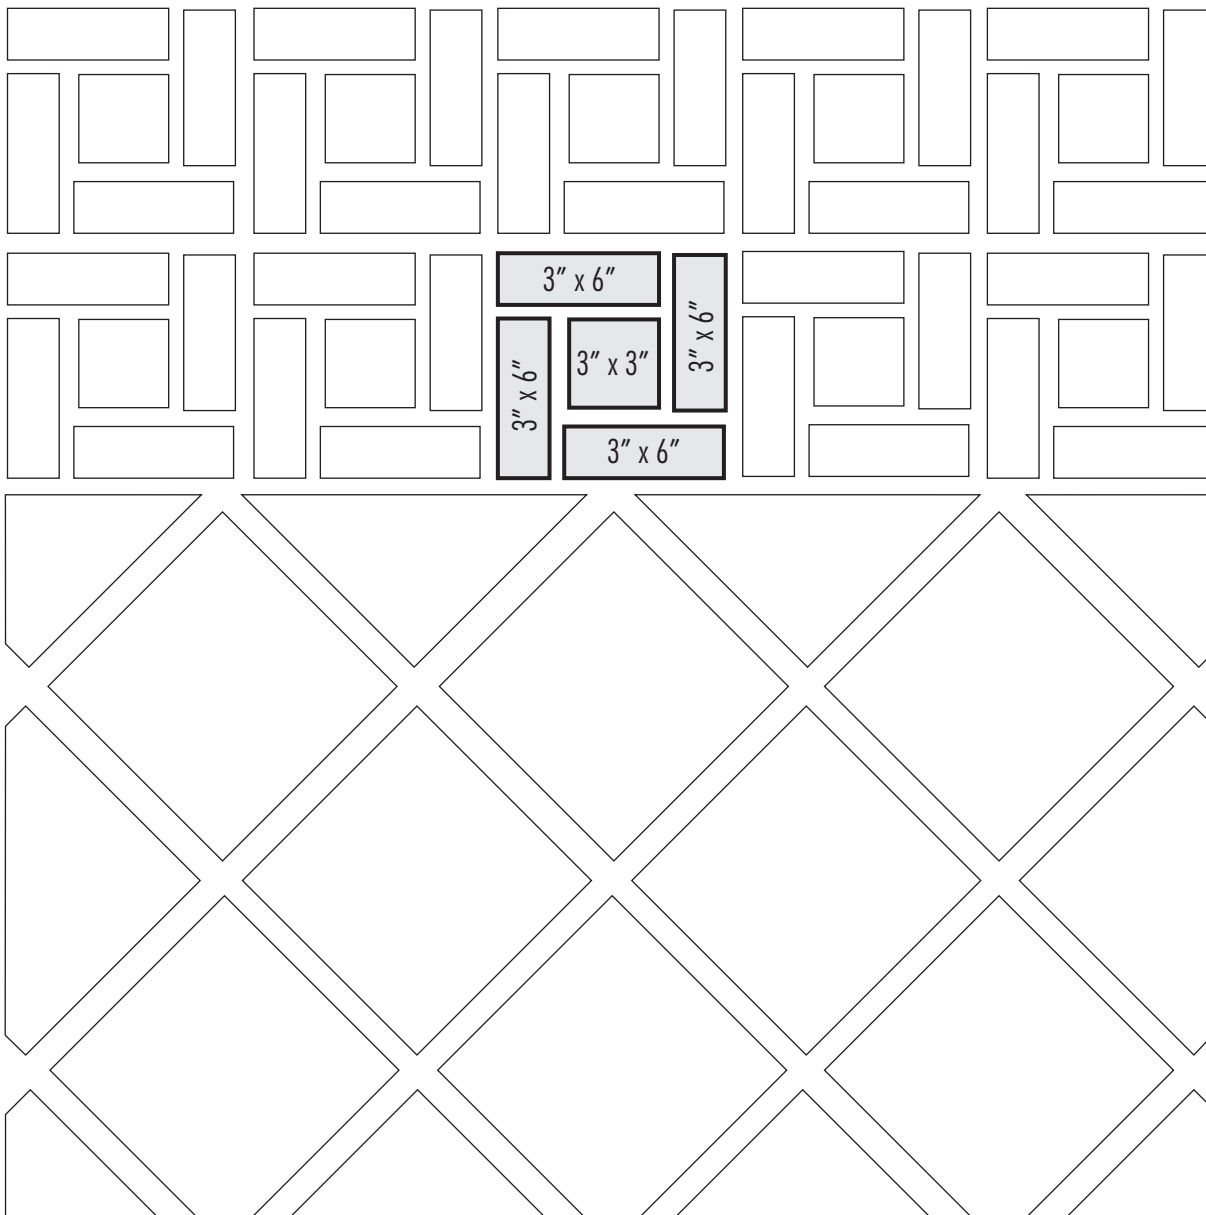

DESIGN OPTIONS

PINWHEEL BORDER

Dark lines indicate repeat.

For 100 Square Feet

PIECES	SIZES	PERCENT (%)
712	3" x 6"	89
176	3" x 3"	11