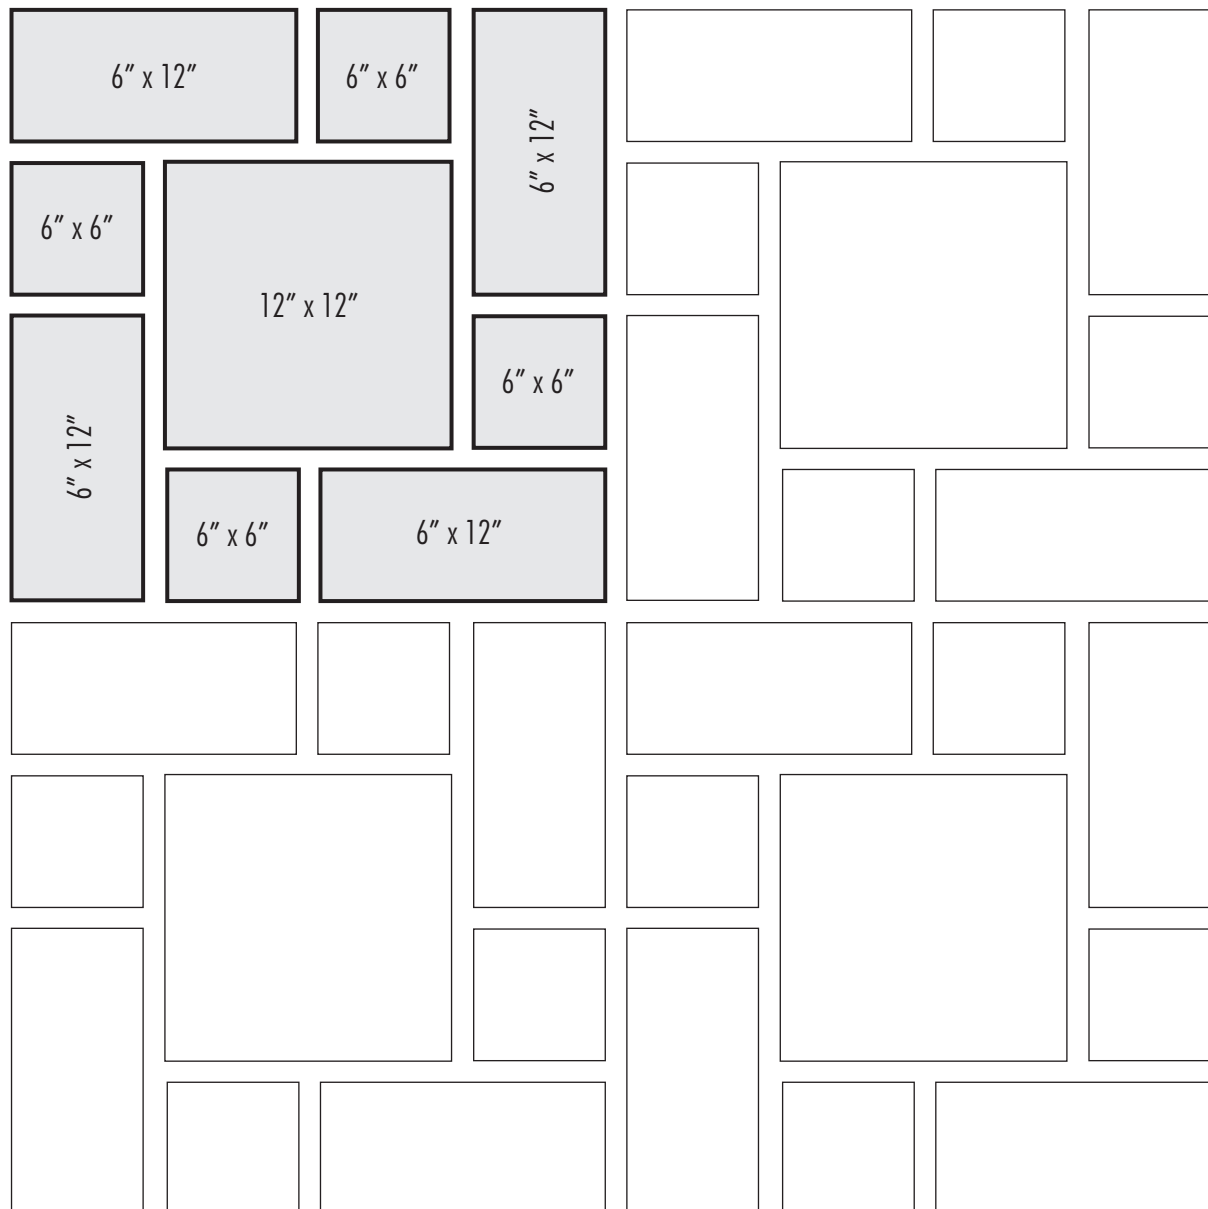

DESIGN OPTIONS

SOLDIERED

Dark lines indicate repeat.

For 100 Square Feet

PIECES	SIZES	PERCENT (%)
25	12" x 12"	25
100	6" x 12"	50
100	6" x 6"	25