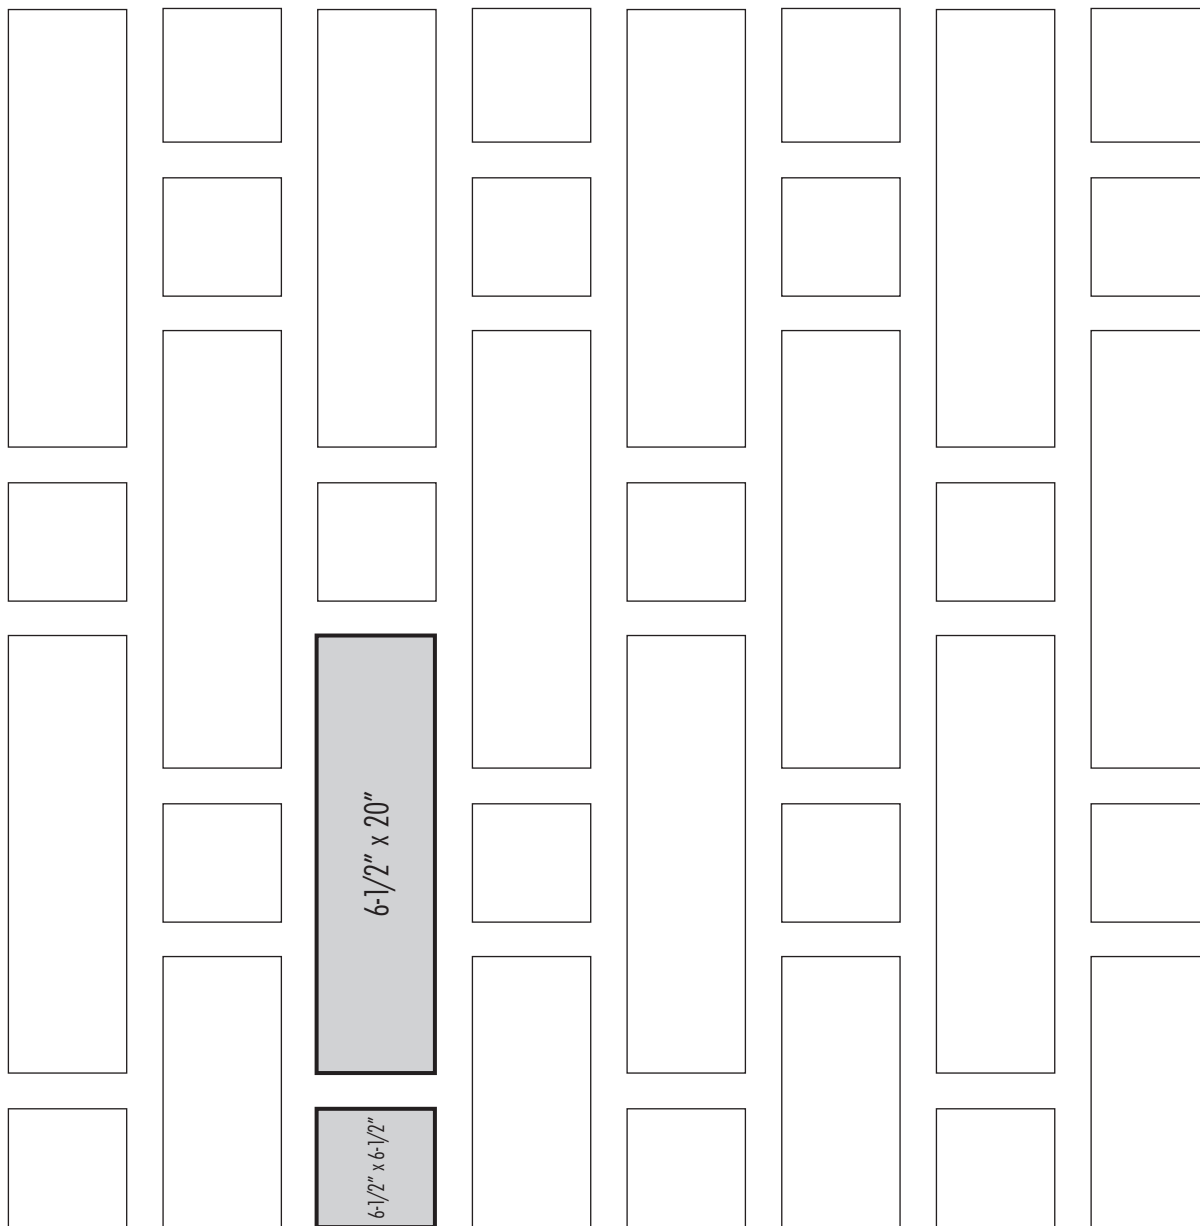

DESIGN OPTIONS

TIC TAC PATTERN

Dark lines indicate repeat.

For 100 Square Feet

PIECES	SIZES	PERCENT (%)
84	6-1/2" x 6-1/2"	24.5
84	6-1/2" x 20"	75.5