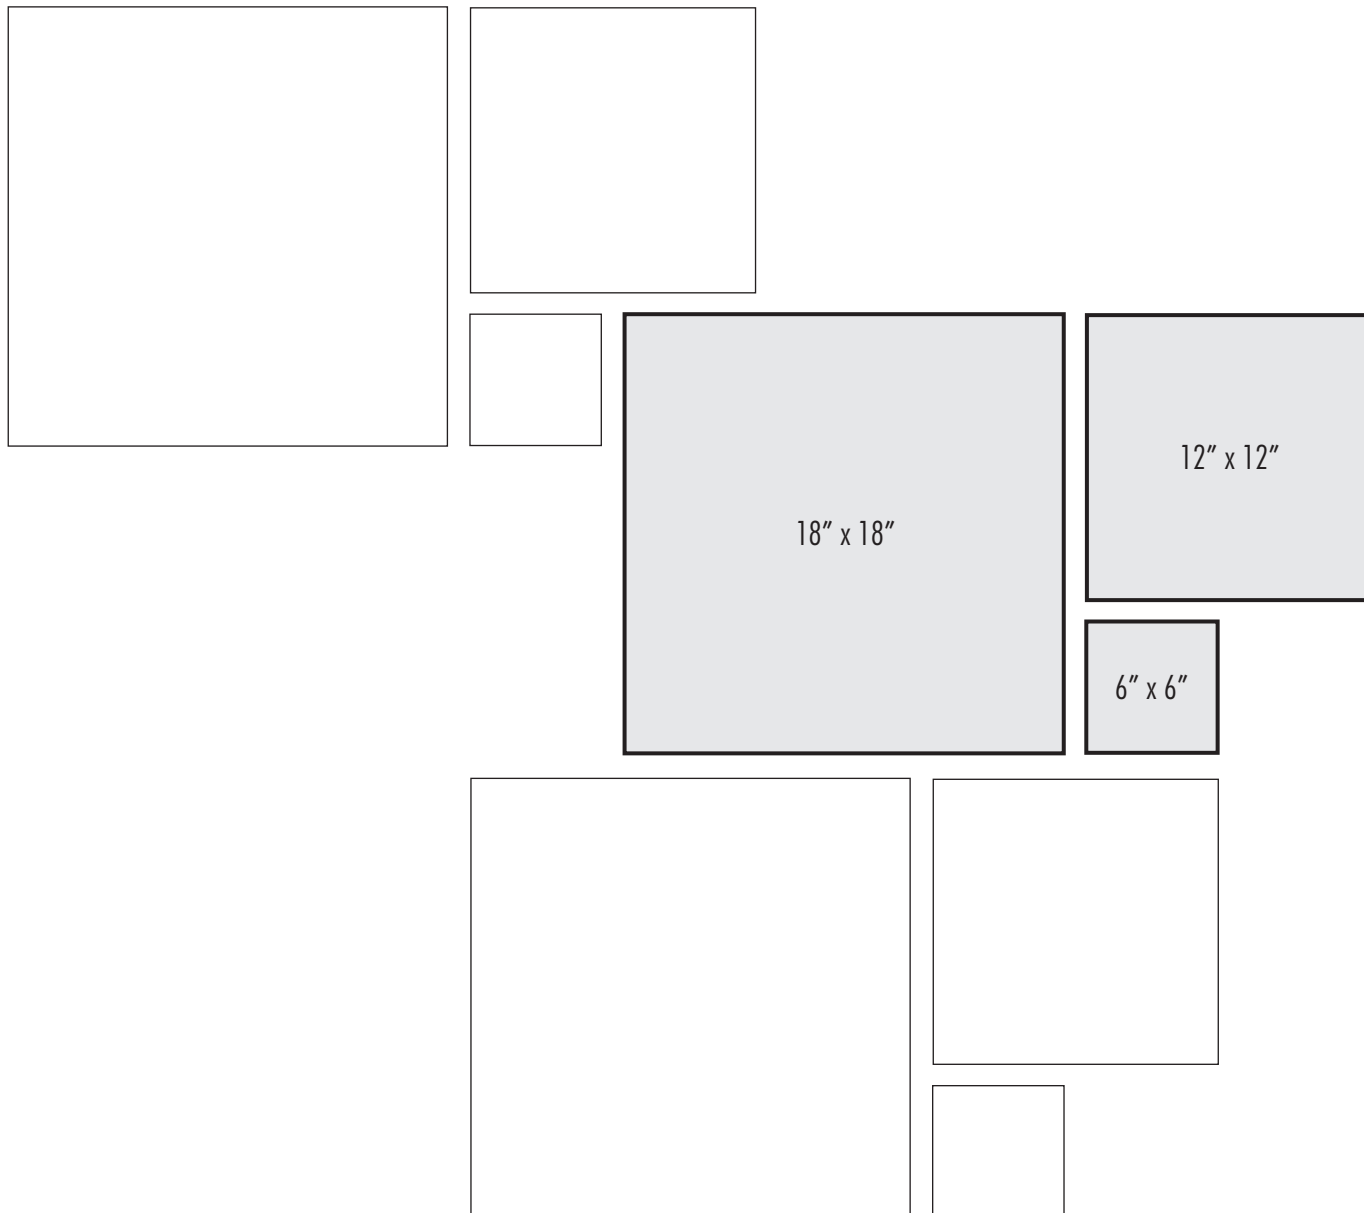

DESIGN OPTIONS

TRIAD HOPSCOTCH

Dark lines indicate repeat.

For 100 Square Feet

PIECES	SIZES	PERCENT (%)
29	18" x 18"	66
28	12" x 12"	28
24	6" x 6"	6