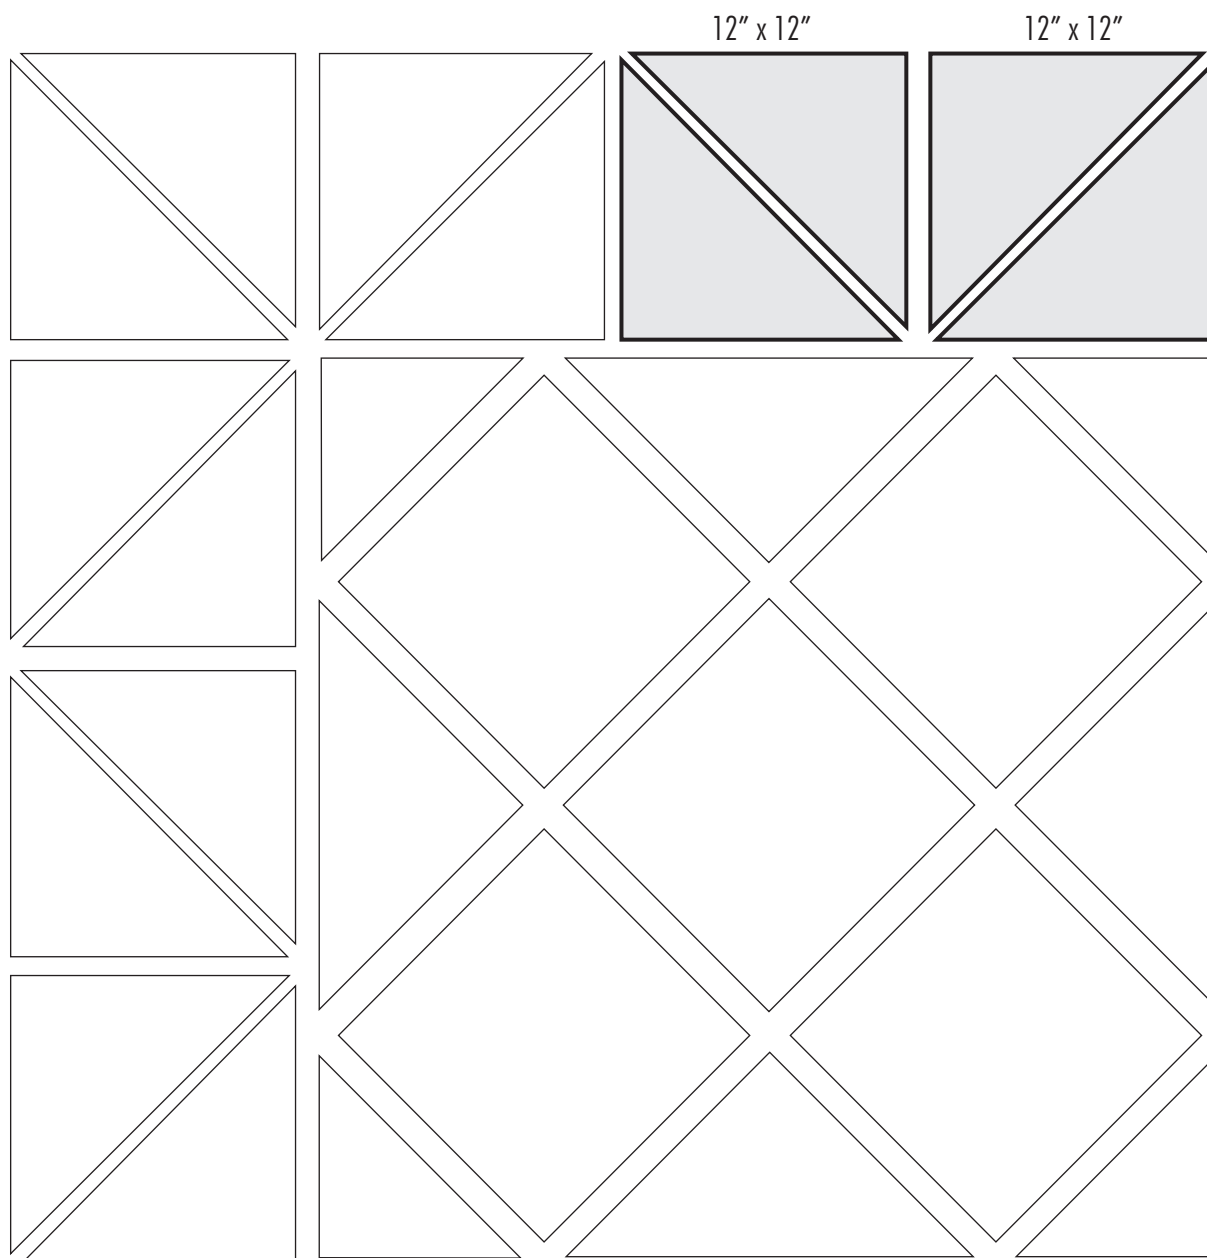

DESIGN OPTIONS

ZIGZAG BORDER

Dark lines indicate repeat.

For 100 Square Feet

PIECES	SIZES	PERCENT (%)
100	12" x 12"	100