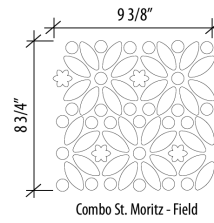

COMBINATION ST. MORITZ

MESH-MOUNTED

CL46445153, CL47445154, CL48445155

KEY COLORS: 220, 221, F01, F16

BARRELS: Tessera Size $\varnothing 6/8"$	PETITES FLEURS: Tessera Size $\varnothing 1-1/4"$	DOMES: Tessera Size $2" \times 7/8"$
CORNER SHEET SIZE: $6-3/8" \times 6-3/8"$	BORDER SHEET SIZE: $13-7/8" \times 6-3/8"$	FIELD SHEET SIZE: $9-3/8" \times 8-3/4"$

Items can be purchased by the sheet.