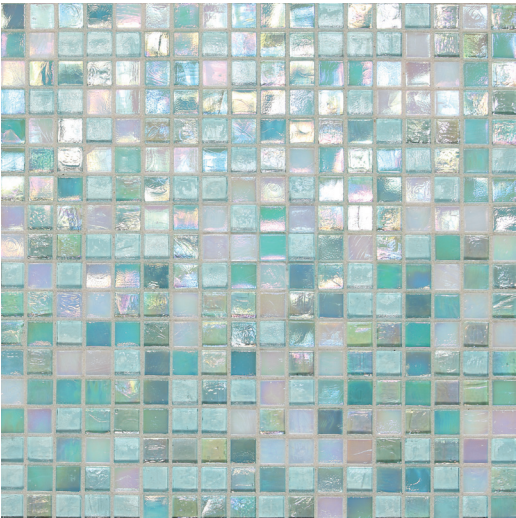

SOUTH BEACH CL71
PAPER-MOUNTED

COMPOSITION:

- Petunia 1: 20%
- Hyacinth: 30%
- Ananas: 30%
- Breeze: 20%