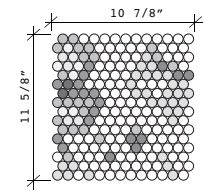

TALISMAN LONDON

MESH-MOUNTED

CL40445147

KEY COLORS: 502, 521 A, 550, 562, F06, MARBLE BARDIGLIO ORIENTALE

BARRELS:

Tessera Size $\varnothing 6/8"$

PETITES FLEURS:

Tessera Size $\varnothing 1-1/4"$

DOMES:

Tessera Size $2" \times 7/8"$

SHEET SIZE:

$25-1/8" \times 24-7/8"$

THICKNESS:

$1/4"$

Items can be purchased by the sheet.

CARINA LONDON

PAPER-MOUNTED

CL58445160

KEY COLORS: 521 A, 521 S, 524, 535, 746, NG SLATE, NG WHITE, MARBLE CALACATTA, MARBLE BARDIGLIO ORIENTALE

BARRELS:

Tessera Size $\varnothing 6/8"$

SHEET SIZE:

$11-5/8" \times 10-7/8"$

THICKNESS:

$1/4"$

Items can be purchased by the sheet.

Sheet "D"