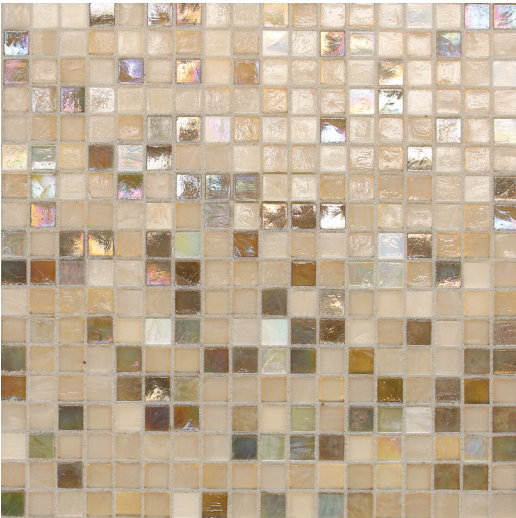

PARIS CL67
PAPER-MOUNTED

COMPOSITION:

- Sand: 55%
- Marigold 3: 25%
- Birch: 10%
- Zinnia 2: 10%