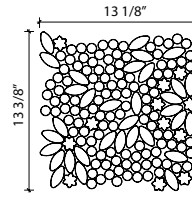

DELICIA MONTE CARLO

MESH-MOUNTED

CL37445144

KEY COLORS: 510 5 R, 515, 528, F05,
NG MILK CHOCOLATE, MARBLE EMPERADO LIGHT

BARRELS: Tessera Size $\phi 6/8"$	PETITE FLEURS: Tessera Size $\phi 1-1/4"$	DOMES: Tessera Size $2" \times 7/8"$
MODULE SIZE: $24" \times 24"$	THICKNESS: $1/4"$	

Items can be purchased by full module.

Sheet "B"

MIX V BARCELONA

MESH-MOUNTED

CL44445151

KEY COLORS: 554, 522, NG SAND, MARBLE CALACATTA VAGLI,
MARBLE EMPERADOR LIGHT

BARRELS: Tessera Size $\phi 6/8"$	DOMES: Tessera Size $2" \times 7/8"$
MODULE SIZE: $26-1/2" \times 25-3/4"$	THICKNESS: $1/4"$

Items can be purchased by full module.