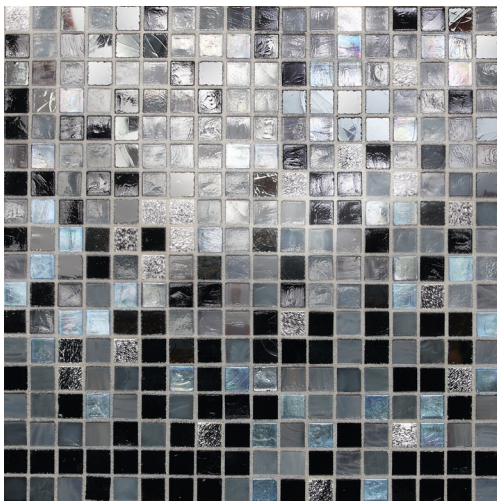

MANHATTAN CL74

MESH-MOUNTED