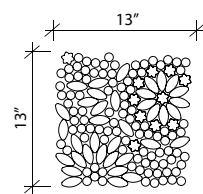

TALISMAN LONDON

MESH-MOUNTED

CL40445147

KEY COLORS: 502, 521 A, 550, 562, F06, MARBLE BARDIGLIO ORIENTALE

BARRELS:

Tessera Size $\varnothing 6/8"$

PETITES FLEURS:

Tessera Size $\varnothing 1-1/4"$

DOMES:

Tessera Size $2" \times 7/8"$

SHEET SIZE:

$25-1/8" \times 24-7/8"$

THICKNESS:

$1/4"$

Items can be purchased by the sheet.

Sheet "D"

CARINA LONDON

PAPER-MOUNTED

CL58445160

KEY COLORS: 521 A, 521 S, 524, 535, 746, NG SLATE, NG WHITE, MARBLE CALACATTA, MARBLE BARDIGLIO ORIENTALE

BARRELS:

Tessera Size $\varnothing 6/8"$

SHEET SIZE:

$11-5/8" \times 10-7/8"$

THICKNESS:

$1/4"$

Items can be purchased by the sheet.