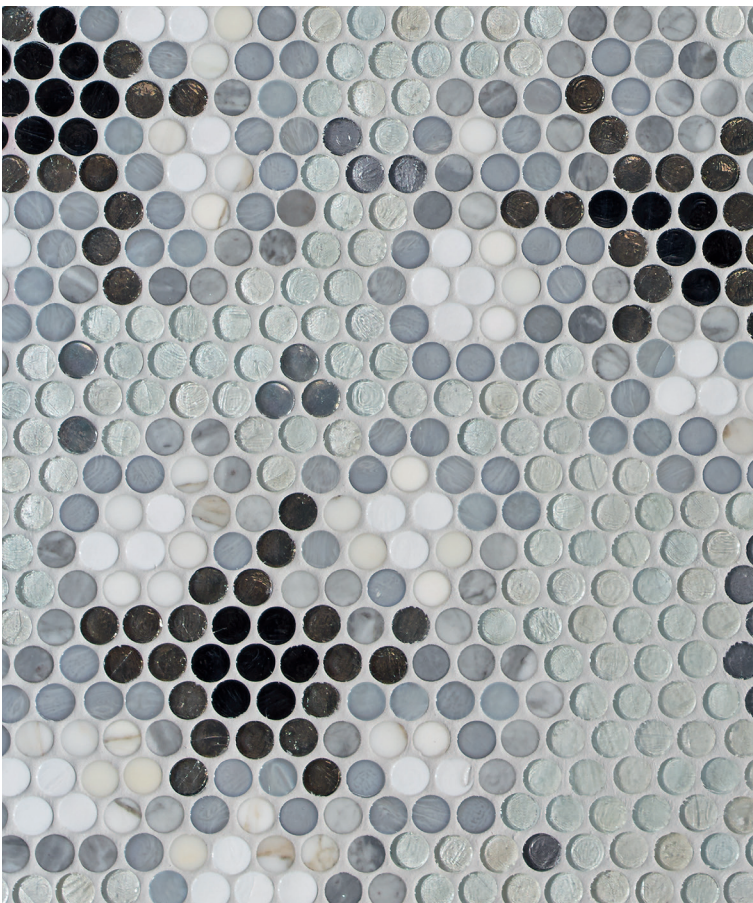

CARINA LONDON

PAPER-MOUNTED

CL58445160

KEY COLORS: 521 A, 521 S, 524, 535, 746, NG SLATE, NG WHITE, MARBLE CALACATTA, MARBLE BARDIGLIO ORIENTALE

BARRELS:

Tessera Size $\varnothing 6/8"$

SHEET SIZE:

$11-5/8" \times 10-7/8"$

THICKNESS:

$1/4"$

Items can be purchased by the sheet.