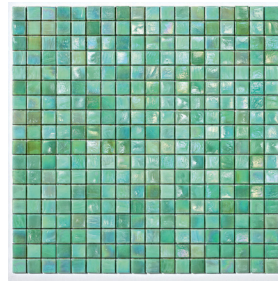

MINT 2**
- IRIIDIUM