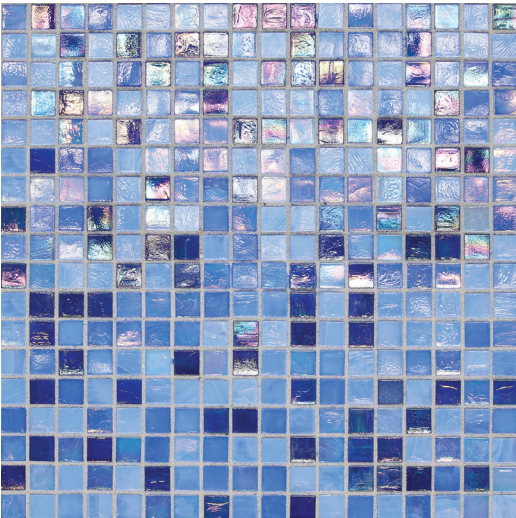

Photo features City Lights™ Barcelona CL66 on the fireplace.

*Paper-mounted **Mesh-mounted

CAPRI CL68
MESH-MOUNTED

COMPOSITION:

- Iris 4: 25%
- Blue Angel: 25%
- Sapphire 3: 25%
- Periwinkle: 25%

MIX OF SPECIAL ORDER COLORS: