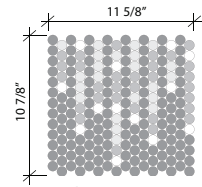

TARANTULA LAS VEGAS

PAPER-MOUNTED

CL59445161

KEY COLORS: 502, 544, 546, 746, NG INDACO, NG TITANIUM 2

BARRELS:
Tessera Size $\phi 6/8"$

SHEET SIZE:
 $11-5/8" \times 10-7/8"$

THICKNESS:
 $1/4"$

517 MANHATTAN

PAPER-MOUNTED

CL57445159

KEY COLORS: 220, 521 S, 550, 720

DOMES:
Tessera Size $\phi 6/8"$

MODULE SIZE: **THICKNESS:**
 $11-5/8" \times 10-7/8"$ $1/4"$

Items can be purchased by full module.

Sheet "A"

Sheet "B"