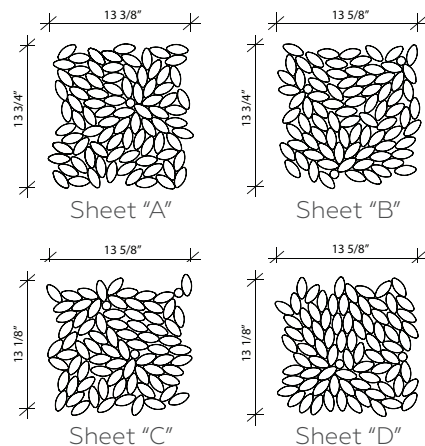

AVIAX MANHATTAN

MESH-MOUNTED
CL38445145

KEY COLORS: 535, 564, 746

BARRELS:	DOMES:
Tessera Size $\phi 6/8"$	Tessera Size $2" \times 7/8"$
MODULE SIZE:	THICKNESS:
$25" \times 24-3/4"$	$1/4"$

Items can be purchased by full module.