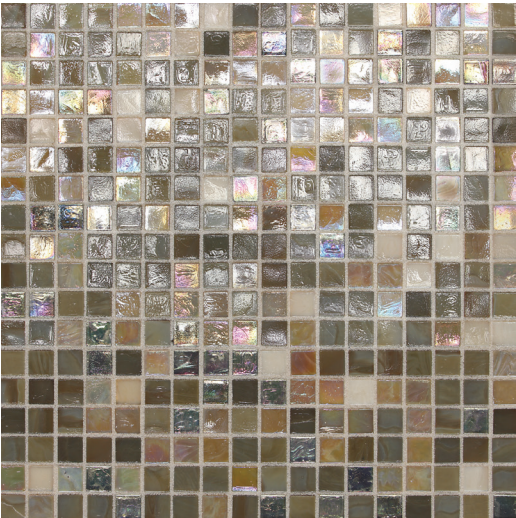

BARCELONA CL66
MESH-MOUNTED

COMPOSITION:

- Cinammon: 57%
- Engeril: 7%
- Margiold 3: 29%
- Sand: 7%