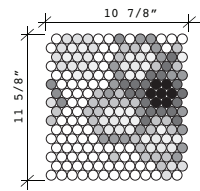

BARRELS:

Tessera Size $\varnothing 6/8"$

SHEET SIZE:

$11-5/8" \times 10-7/8"$

THICKNESS:

$1/4"$

Items can be purchased by the sheet.

Sheet "A"

Sheet "B"

Sheet "C"

Sheet "D"

COMBINATION ST. MORITZ

MESH-MOUNTED

CL46445153, CL47445154, CL48445155

KEY COLORS: 220, 221, F01, F16

BARRELS: Tessera Size $\varnothing 6/8"$	PETITES FLEURS: Tessera Size $\varnothing 1-1/4"$	DOMES: Tessera Size $2" \times 7/8"$
CORNER SHEET SIZE: $6-3/8" \times 6-3/8"$	BORDER SHEET SIZE: $13-7/8" \times 6-3/8"$	FIELD SHEET SIZE: $9-3/8" \times 8-3/4"$