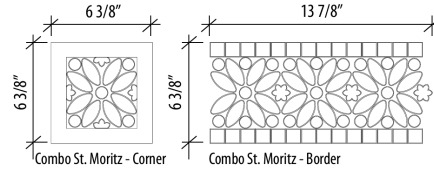

COMBINATION ST. MORITZ

MESH-MOUNTED

CL46445153, CL47445154, CL48445155

KEY COLORS: 220, 221, F01, F16

BARRELS: Tessera Size $\varnothing 6/8"$	PETITES FLEURS: Tessera Size $\varnothing 1-1/4"$	DOMES: Tessera Size $2" \times 7/8"$
CORNER SHEET SIZE: $6-3/8" \times 6-3/8"$	BORDER SHEET SIZE: $13-7/8" \times 6-3/8"$	FIELD SHEET SIZE: $9-3/8" \times 8-3/4"$

Items can be purchased by the sheet.