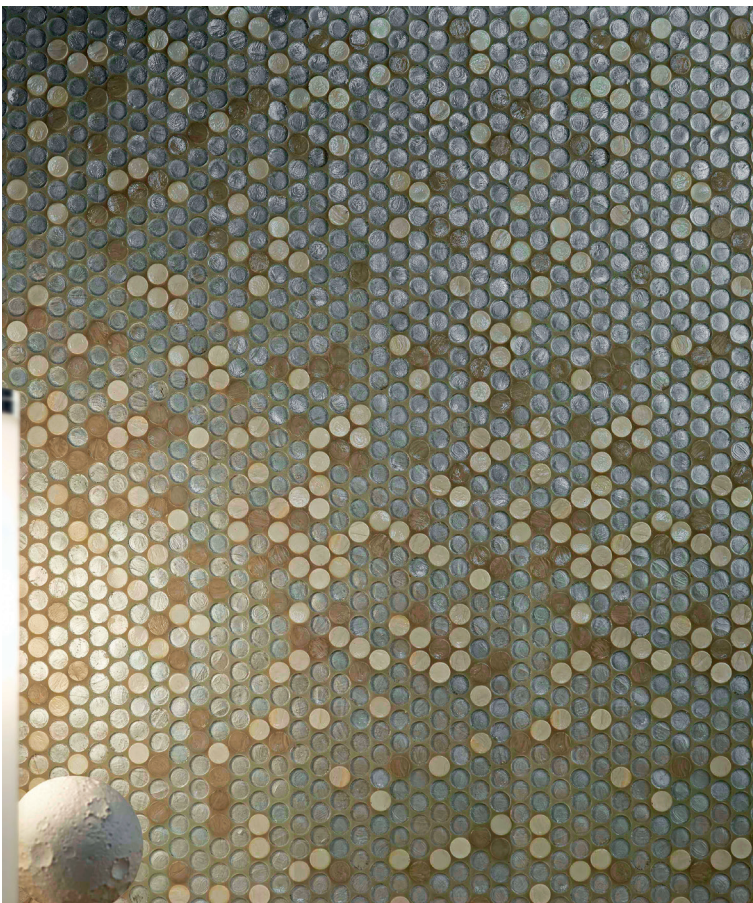

BARRELS:

Tessera Size $\phi 6/8"$

SHEET SIZE:

11-5/8" x 10-7/8"

THICKNESS:

1/4"

CHANTILLY PARIS

PAPER-MOUNTED