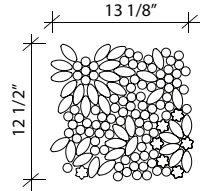

Sheet "C"

TALISMAN LONDON

MESH-MOUNTED

CL40445147

KEY COLORS: 502, 521 A, 550, 562, F06, MARBLE BARDIGLIO ORIENTALE

BARRELS:

Tessera Size $\varnothing 6/8"$

PETITES FLEURS:

Tessera Size $\varnothing 1-1/4"$

DOMES:

Tessera Size $2" \times 7/8"$

SHEET SIZE:

$25-1/8" \times 24-7/8"$

THICKNESS:

$1/4"$

Items can be purchased by the sheet.

BARRELS:

Tessera Size $\varnothing 6/8"$

SHEET SIZE:

$11-5/8" \times 10-7/8"$

THICKNESS:

$1/4"$

Items can be purchased by the sheet.

Sheet "A"