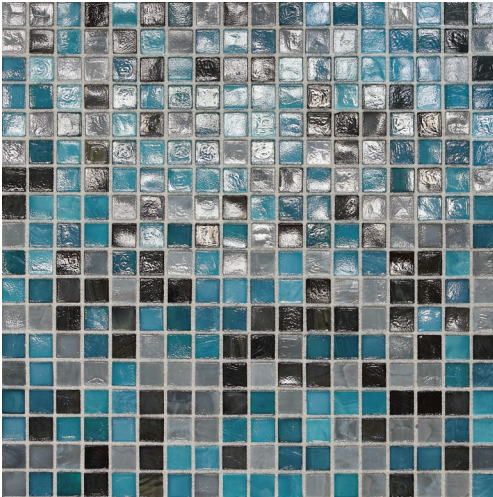

RIO CL73

MESH-MOUNTED

MIX OF SPECIAL ORDER COLORS: