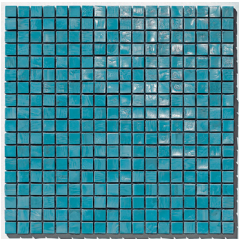

PETUNIA 1**
- IRIIDIUM

HYACINTH**
- IRIIDIUM

ANANAS*
- GLIMMER

BREEZE*
- WATER GLASS

Photo features City Lights™ South Beach CL71 on the main wall.

*Paper-mounted **Mesh-mounted

HONOLULU CL72

MESH-MOUNTED

COMPOSITION:

- Fern 3: 20%
- Fern 4: 20%
- Turquoise 3: 20%
- Aquamarine J: 20%
- Aquamarine 4: 20%

MIX OF SPECIAL ORDER COLORS:

FERN 3**
- IRIIDIUM

FERN 4**
- IRIIDIUM

TURQUOISE 3**
- MURANO

AQUAMARINE J**
- MURANO