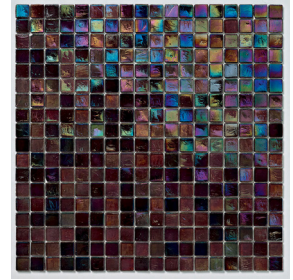

MESH-MOUNTED

MIX OF SPECIAL ORDER COLORS:

MUD*
- NATURAL

SLATE*
- NATURAL

VIS ONE*
- COLIBRI

COMPOSITION:

- Mud: 50%
- Slate: 40%
- Vis One: 10%

MONTE CARLO CL63

MESH-MOUNTED

COMPOSITION:

- Wenge: 48%
- Chestnut 4: 37%
- Mirtillo: 12%
- Vis Two: 3%

MIX OF SPECIAL ORDER COLORS:

WENGE*
- NATURAL

CHESTNUT 4**
- MURANO

MIRTILLO*
- GLIMMER

VIS TWO*
- COLIBRI