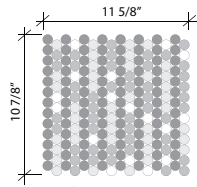

TARANTULA LAS VEGAS

PAPER-MOUNTED

CL59445161

KEY COLORS: 502, 544, 546, 746, NG INDACO, NG TITANIUM 2

BARRELS:
Tessera Size $\phi 6/8"$

SHEET SIZE:
 $11-5/8" \times 10-7/8"$

THICKNESS:
 $1/4"$

517 MANHATTAN

PAPER-MOUNTED

CL57445159

KEY COLORS: 220, 521 S, 550, 720

DOMES:
Tessera Size $\phi 6/8"$

MODULE SIZE: **THICKNESS:**
 $11-5/8" \times 10-7/8"$ $1/4"$

Items can be purchased by full module.

Sheet "A"

Sheet "B"