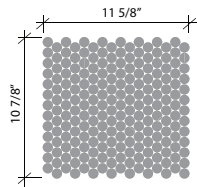

TARANTULA LAS VEGAS

PAPER-MOUNTED

CL59445161

KEY COLORS: 502, 544, 546, 746, NG INDACO, NG TITANIUM 2

BARRELS:
Tessera Size $\phi 6/8"$

SHEET SIZE:
 $11-5/8" \times 10-7/8"$

THICKNESS:
 $1/4"$

517 MANHATTAN

PAPER-MOUNTED

CL57445159

KEY COLORS: 220, 521 S, 550, 720

DOMES:
Tessera Size $\phi 6/8"$

MODULE SIZE: **THICKNESS:**
 $11-5/8" \times 10-7/8"$ $1/4"$

Items can be purchased by full module.

Sheet "A"

Sheet "B"