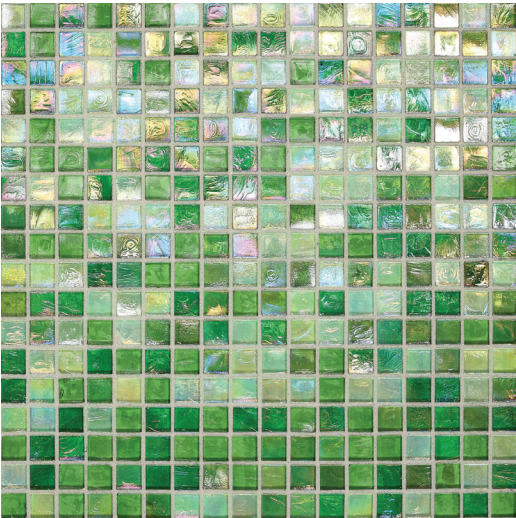

SWAMI*
- NATURAL

ASTRID*
- COLIBRI

Photo features City Lights™ Las Vegas CL69 in the pool.

*Paper-mounted **Mesh-mounted

FIJI CL75
PAPER-MOUNTED

COMPOSITION:

- Papaya: 30%
- Kiwi: 25%
- Pear: 25%
- Spring: 20%