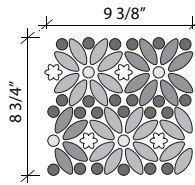

DORADO PARIS

MESH-MOUNTED

CL45445152

KEY COLORS: 510 5 G, AURUM, F04, NG BIRCH, NG SAND

BARRELS: Tessera Size $\varnothing 6/8"$	PETITE FLEURS: Tessera Size $\varnothing 1-1/4"$	DOMES: Tessera Size $2" \times 7/8"$
MODULE SIZE: $9-3/8" \times 8-3/4"$	THICKNESS: $1/4"$	

Items can be purchased by full module.

Sheet "A"