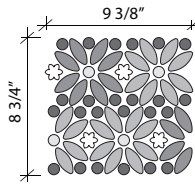

INDIRAMA BARCELONA

MESH-MOUNTED

CL39445146

KEY COLORS: 524, 527, 555, AURUM, MARBLE CALACATTA VAGLI

BARRELS: Tessera Size $\varnothing 6/8"$	CUBES: Tessera Size $7/8" \times 7/8"$	DOMES: Tessera Size $2" \times 7/8"$
MODULE SIZE: $23\ 5/8" \times 23\ 5/8"$	THICKNESS: $1/4"$	

Items can be purchased by full module.

DORADO PARIS

MESH-MOUNTED

CL45445152

KEY COLORS: 510 5 G, AURUM, F04, NG BIRCH, NG SAND

BARRELS: Tessera Size $\varnothing 6/8"$	PETITE FLEURS: Tessera Size $\varnothing 1-1/4"$	DOMES: Tessera Size $2" \times 7/8"$
MODULE SIZE: $9-3/8" \times 8-3/4"$	THICKNESS: $1/4"$	

Items can be purchased by full module.

Sheet "C"