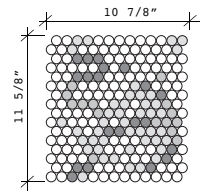

BARRELS:

Tessera Size $\varnothing 6/8"$

SHEET SIZE:

$11-5/8" \times 10-7/8"$

THICKNESS:

$1/4"$

Items can be purchased by the sheet.

Sheet "A"