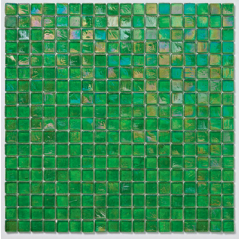

PEAR*
- GLIMMER