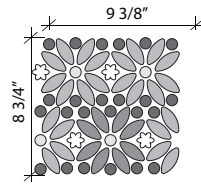

INDIRAMA BARCELONA

MESH-MOUNTED

CL39445146

KEY COLORS: 524, 527, 555, AURUM, MARBLE CALACATTA VAGLI

BARRELS: Tessera Size $\varnothing 6/8"$	CUBES: Tessera Size $7/8" \times 7/8"$	DOMES: Tessera Size $2" \times 7/8"$
MODULE SIZE: $23\ 5/8" \times 23\ 5/8"$	THICKNESS: $1/4"$	

Items can be purchased by full module.

DORADO PARIS

MESH-MOUNTED

CL45445152

KEY COLORS: 510 5 G, AURUM, F04, NG BIRCH, NG SAND

BARRELS: Tessera Size $\varnothing 6/8"$	PETITE FLEURS: Tessera Size $\varnothing 1-1/4"$	DOMES: Tessera Size $2" \times 7/8"$
MODULE SIZE: $9-3/8" \times 8-3/4"$	THICKNESS: $1/4"$	

Items can be purchased by full module.

Sheet "B"