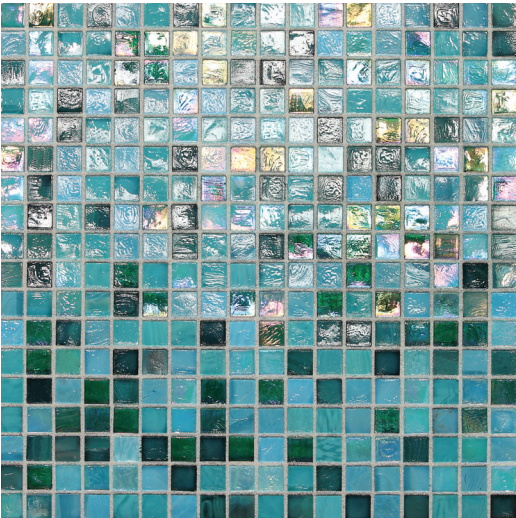

PETUNIA 1**
- IRIIDIUM

HYACINTH**
- IRIIDIUM

ANANAS*
- GLIMMER

BREEZE*
- WATER GLASS

Photo features City Lights™ South Beach CL71 on the main wall.

*Paper-mounted **Mesh-mounted

HONOLULU CL72

MESH-MOUNTED