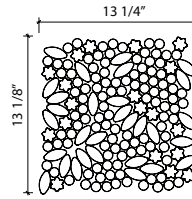

DELICIA MONTE CARLO

MESH-MOUNTED

CL37445144

KEY COLORS: 510 5 R, 515, 528, F05,
NG MILK CHOCOLATE, MARBLE EMPERADO LIGHT

BARRELS: Tessera Size $\phi 6/8"$	PETITE FLEURS: Tessera Size $\phi 1-1/4"$	DOMES: Tessera Size $2" \times 7/8"$
MODULE SIZE: $24" \times 24"$	THICKNESS: $1/4"$	

Items can be purchased by full module.

Sheet "A"