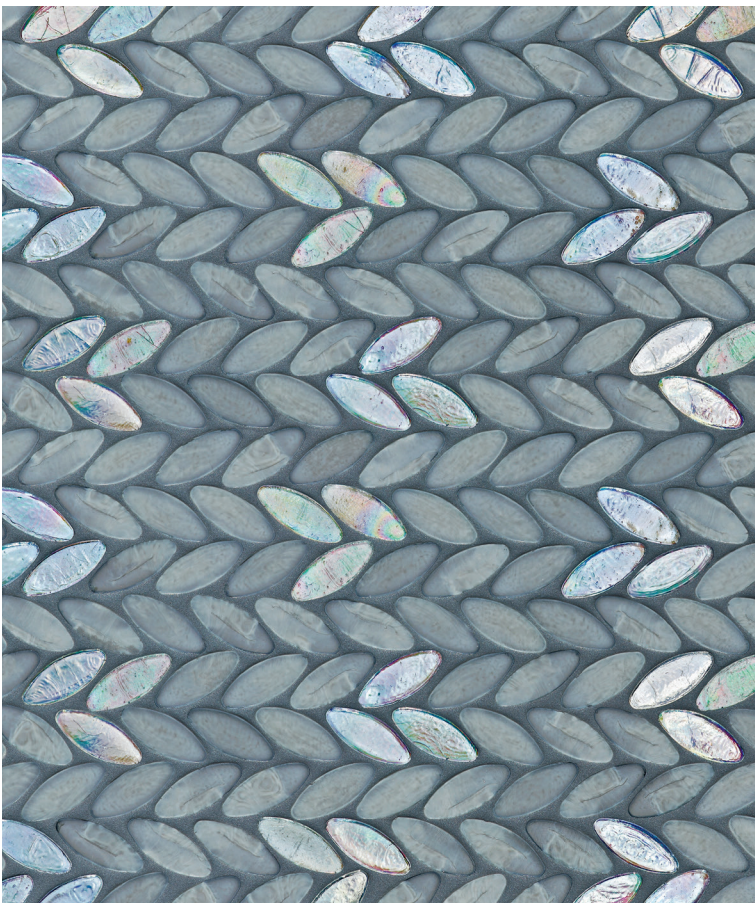

HERRINGBONE LONDON

MESH-MOUNTED

CL56445158

KEY COLORS: 521 A, 521 S, 545 S, NG SLATE

DOMES:

Tessera Size 2" x 7/8"

SHEET SIZE:
12" x 11-1/4"

THICKNESS:
1/4"

Items can be purchased by the sheet.