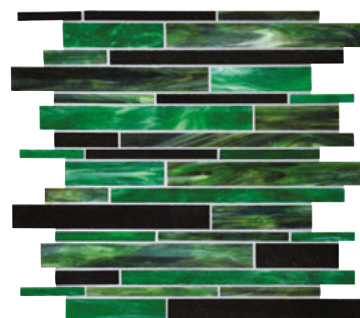

DECORATIVE

SERENADE™

GLASS MOSAICS

 **daltile®**
IMAGINE WHAT'S POSSIBLE™

Cover and above photos feature Serenade™ Sixth Street on the fireplace.

Create Walls that Steal the Scene

Make your room sing with the rich colors of Serenade. These dramatic glass mosaics feature random widths and lengths of linear glass in a wide range of colors. Serenade is available in twelve blends, all offering a perfect performance in your next design.

INDIE F186

CRESCENT CITY F191

TECHNO F188

MOTOR CITY F187

MEMPHIS BLUES F181

EMERALD CITY F189

DECORATIVE

SERENADE™