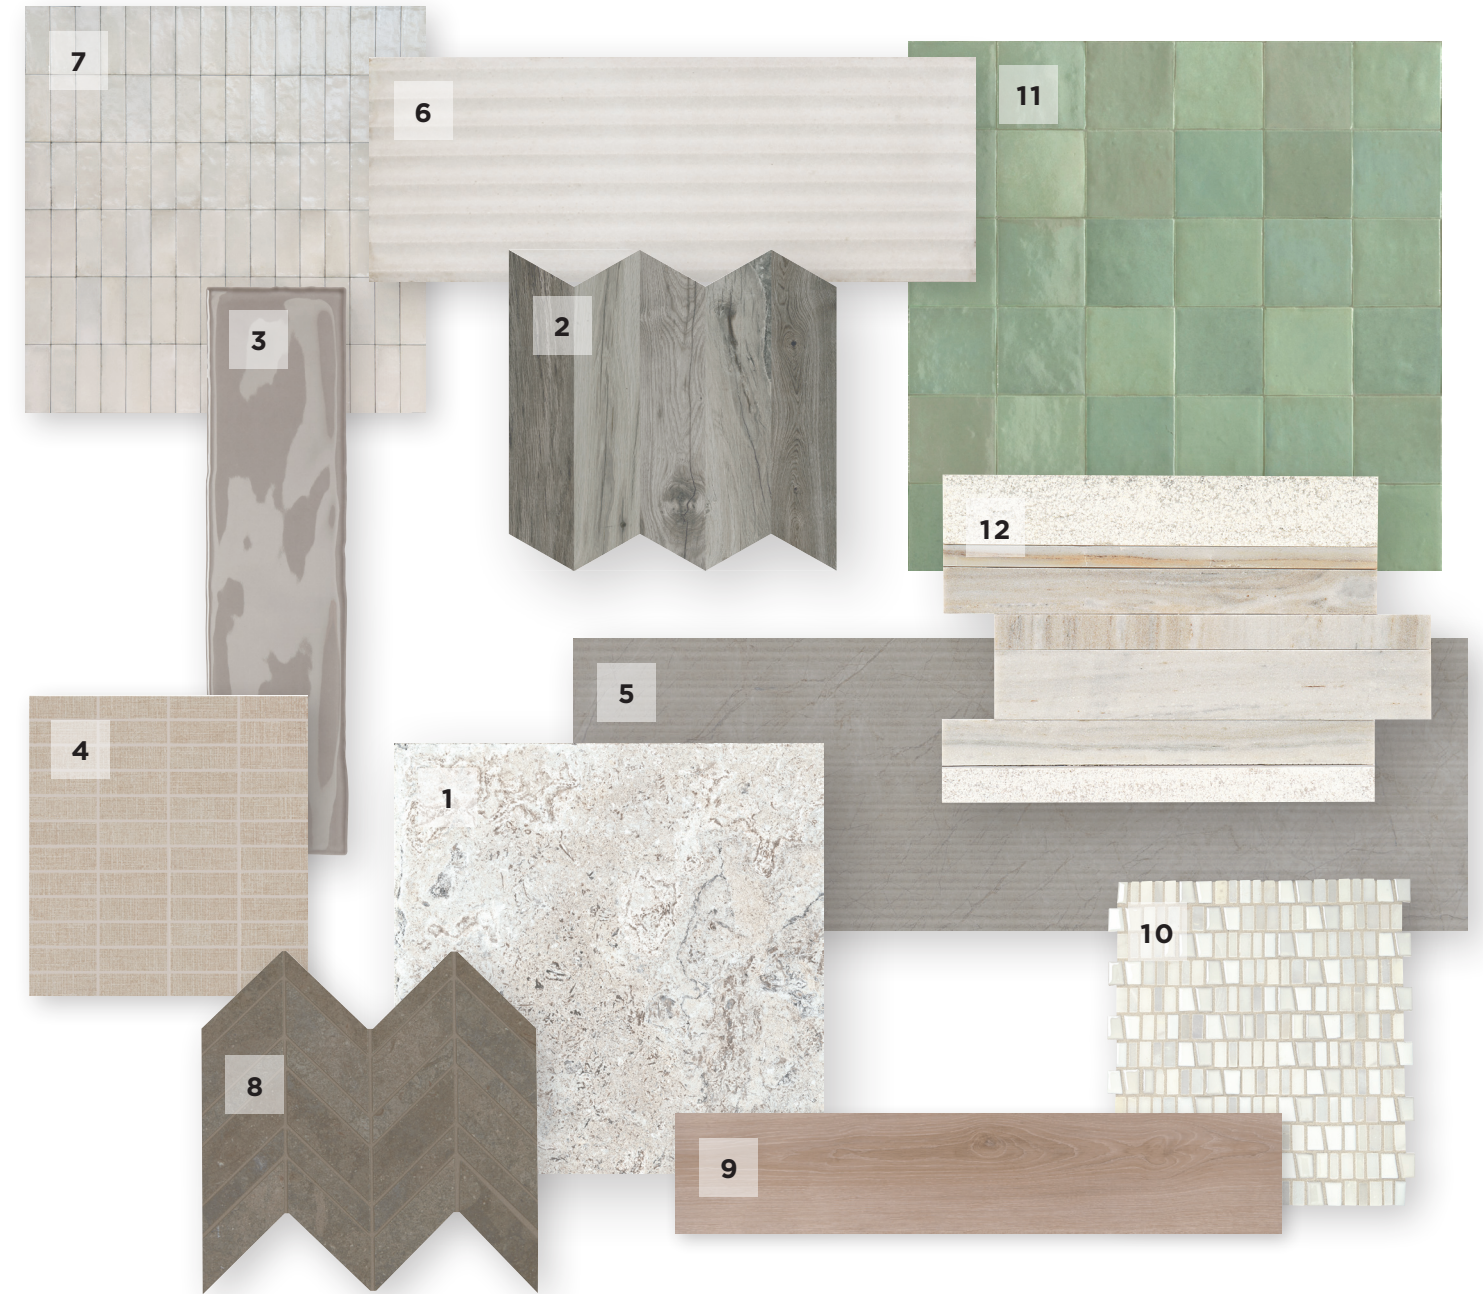

Restorative

N A T U R E

RESTORATIVE NATURE

A key focus of the Restorative Nature trend is the understanding that our homes need to provide us with restoration of mind, body and spirit. Restorative Nature means first of all being healthy, not only from a physical standpoint, but also from a psychological standpoint.

The trend of Restorative Nature incorporates many of the principles of Biophilic Design. Biophilic Design means establishing close contact with nature, bringing nature inside our homes to allow us to benefit from the reinvigorating power of nature. This trend is all about achieving a more grounded and slower pace of life, focusing on essentials and a deeper connection to the natural world.

Trend Tile

TILE IN TREND SELECTIONS

- | | |
|---|--------------------------------------|
| 1. Creativo™ CV42 Greigo | 7. Rice™ RC21 Natural |
| 2. Treverksoul™ TR62 Grey | 8. Modern Formation™ MF06 Mesa Point |
| 3. Costa Clara™ CC83 Pebble Shore | 9. Merona™ MR41 Natural |
| 4. Alterations™ AT62 Linen Stacked Mosaic | 10. Midpark Mosaics™ MP07 Cloud |
| 5. Classentino Marble™ CT32 Coliseum Gray | 11. Zellige™ ZL01 Turchese |
| 6. Rice™ RC41 Natural Structured | 12. Haven Point™ M110 Open Horizon |