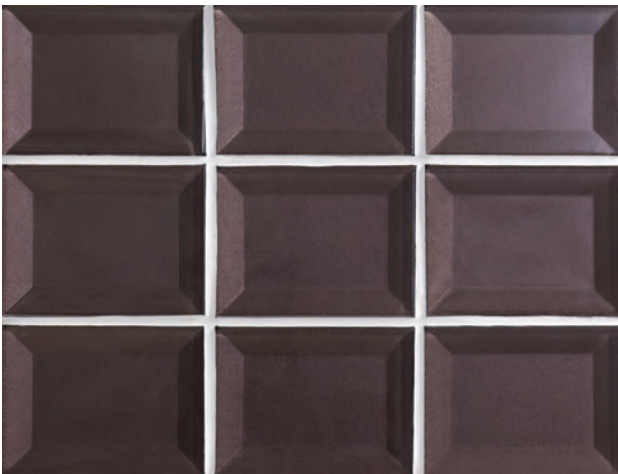

Wall Tile

Decorative Tile

High Variation

Frost Resistant

LUMINESCENCE

Champagne

LM08 Champagne
Mosaic - 3"x4"
9"x12"

Sage

LM11 Sage
Mosaic - 3"x4"
9"x12"

Violet

LM14 Violet
Mosaic - 3"x4"
9"x12"

Charcoal

LM15 Charcoal
Mosaic - 3"x4"
9"x12"

PACKAGING

|  | Sizes | Pcs | Sq. Ft. | Weight (lbs.) | Thickness |
|---|----------|-----|---------|---------------|-------------|
| Mosaic - Rectangle 3"x4" | 9" x 12" | 10 | 7.60 | 24.24 | 5/16" (8mm) |