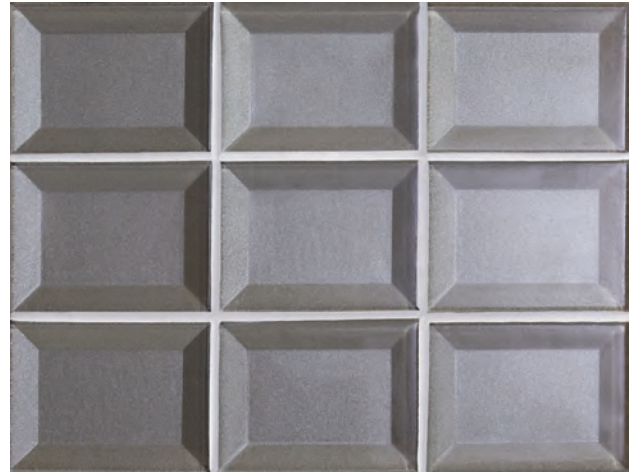

DARE TO BE BOLD

LUMINESCENCE™

A COLLECTION OF GLASS MOSAICS

MARAZZI 

DARE TO BE BOLD™

LUMINESCENCE

Luminescence™ by Marazzi is a stunning presentation of highly reflective, artisanal, poured glass modules. Sophistication is redefined through this transparent glass mosaic that reveals lustrous pearlized colors ranging from subtle neutrals to vibrant darks. The stylized 3"x4" glass rectangles project a flat surface juxtaposed by a beveled border that drops to a concave rectangular back, creating a sense of depth and intrigue. Resplendent colors with an eye-catching gleam elevate vertical spaces to extraordinary heights whether the mosaic is used in the full 9"x12" mesh-mounted sheets or cut apart into accent pieces or strips.

Wall Tile

Decorative Tile

High Variation

Frost Resistant

LUMINESCENCE

Champagne

LM08 Champagne
Mosaic - 3"x4"
9"x12"

Sage

LM11 Sage
Mosaic - 3"x4"
9"x12"

Violet

LM14 Violet
Mosaic - 3"x4"
9"x12"

Charcoal

LM15 Charcoal
Mosaic - 3"x4"
9"x12"

PACKAGING

|  | Sizes | Pcs | Sq. Ft. | Weight (lbs.) | Thickness |
|---|----------|-----|---------|---------------|-------------|
| Mosaic - Rectangle 3"x4" | 9" x 12" | 10 | 7.60 | 24.24 | 5/16" (8mm) |