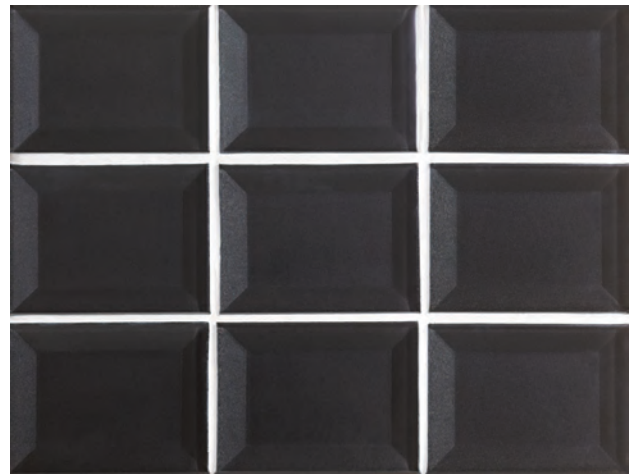

DARE TO BE BOLD

LUMINESCENCE™

A COLLECTION OF GLASS MOSAICS

MARAZZI 

DARE TO BE BOLD™

LUMINESCENCE

Luminescence™ by Marazzi is a stunning presentation of highly reflective, artisanal, poured glass modules. Sophistication is redefined through this transparent glass mosaic that reveals lustrous pearlized colors ranging from subtle neutrals to vibrant darks. The stylized 3"x4" glass rectangles project a flat surface juxtaposed by a beveled border that drops to a concave rectangular back, creating a sense of depth and intrigue. Resplendent colors with an eye-catching gleam elevate vertical spaces to extraordinary heights whether the mosaic is used in the full 9"x12" mesh-mounted sheets or cut apart into accent pieces or strips.

Wall Tile

Decorative Tile

High Variation

Frost Resistant

LUMINESCENCE

Champagne

LM08 Champagne
Mosaic - 3"x4"
9"x12"

Sage

LM11 Sage
Mosaic - 3"x4"
9"x12"

Violet

LM14 Violet
Mosaic - 3"x4"
9"x12"

Charcoal

LM15 Charcoal
Mosaic - 3"x4"
9"x12"

PACKAGING

|  | Sizes | Pcs | Sq. Ft. | Weight (lbs.) | Thickness |
|---|----------|-----|---------|---------------|-------------|
| Mosaic - Rectangle 3"x4" | 9" x 12" | 10 | 7.60 | 24.24 | 5/16" (8mm) |