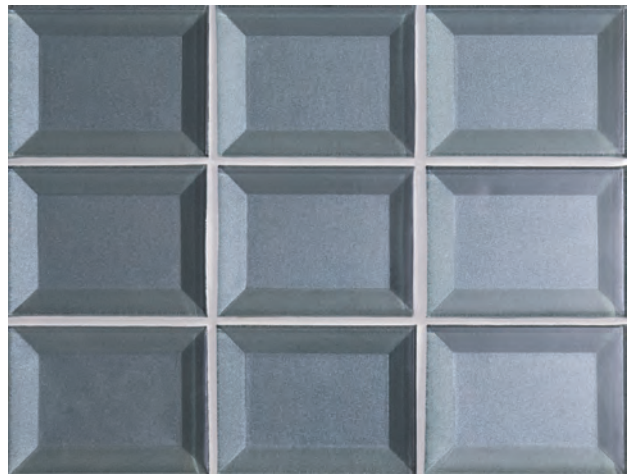

DARE TO BE BOLD

LUMINESCENCE™

A COLLECTION OF GLASS MOSAICS

MARAZZI 

DARE TO BE BOLD™

LUMINESCENCE

Luminescence™ by Marazzi is a stunning presentation of highly reflective, artisanal, poured glass modules. Sophistication is redefined through this transparent glass mosaic that reveals lustrous pearlized colors ranging from subtle neutrals to vibrant darks. The stylized 3"x4" glass rectangles project a flat surface juxtaposed by a beveled border that drops to a concave rectangular back, creating a sense of depth and intrigue. Resplendent colors with an eye-catching gleam elevate vertical spaces to extraordinary heights whether the mosaic is used in the full 9"x12" mesh-mounted sheets or cut apart into accent pieces or strips.

DARE TO BE BOLD

CHAMPAGNE

9" x 12" Mosaic - Rectangle 3" x 4"

VIOLET

9" x 12" Mosaic - Rectangle 3" x 4"

A COLLECTION OF GLASS MOSAICS

Silver

LM13 Silver
Mosaic - 3"x4"
9"x12"

Pearl

LM09 Pearl
Mosaic - 3"x4"
9"x12"

Caramel

LM10 Caramel
Mosaic - 3"x4"
9"x12"

Blue Patina

LM12 Blue Patina
Mosaic - 3"x4"
9"x12"

APPLICATIONS

| | Institutional | Commercial | Residential |
|----------------------|---------------|------------|-------------|
| Floors | | | |
| Walls & Backsplashes | • | • | • |
| Countertops | | | |
| Pool Linings | • | • | • |