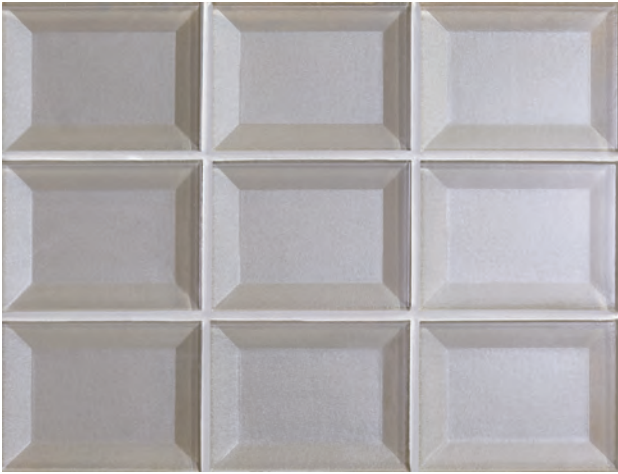

DARE TO BE BOLD

LUMINESCENCE™

A COLLECTION OF GLASS MOSAICS

MARAZZI 

DARE TO BE BOLD™

LUMINESCENCE

Luminescence™ by Marazzi is a stunning presentation of highly reflective, artisanal, poured glass modules. Sophistication is redefined through this transparent glass mosaic that reveals lustrous pearlized colors ranging from subtle neutrals to vibrant darks. The stylized 3"x4" glass rectangles project a flat surface juxtaposed by a beveled border that drops to a concave rectangular back, creating a sense of depth and intrigue. Resplendent colors with an eye-catching gleam elevate vertical spaces to extraordinary heights whether the mosaic is used in the full 9"x12" mesh-mounted sheets or cut apart into accent pieces or strips.

DARE TO BE BOLD

CHAMPAGNE

9" x 12" Mosaic - Rectangle 3" x 4"

VIOLET

9" x 12" Mosaic - Rectangle 3" x 4"

A COLLECTION OF GLASS MOSAICS

Silver

LM13 Silver
Mosaic - 3"x4"
9"x12"

Pearl

LM09 Pearl
Mosaic - 3"x4"
9"x12"

Caramel

LM10 Caramel
Mosaic - 3"x4"
9"x12"

Blue Patina

LM12 Blue Patina
Mosaic - 3"x4"
9"x12"

APPLICATIONS

| | Institutional | Commercial | Residential |
|----------------------|---------------|------------|-------------|
| Floors | | | |
| Walls & Backsplashes | • | • | • |
| Countertops | | | |
| Pool Linings | • | • | • |